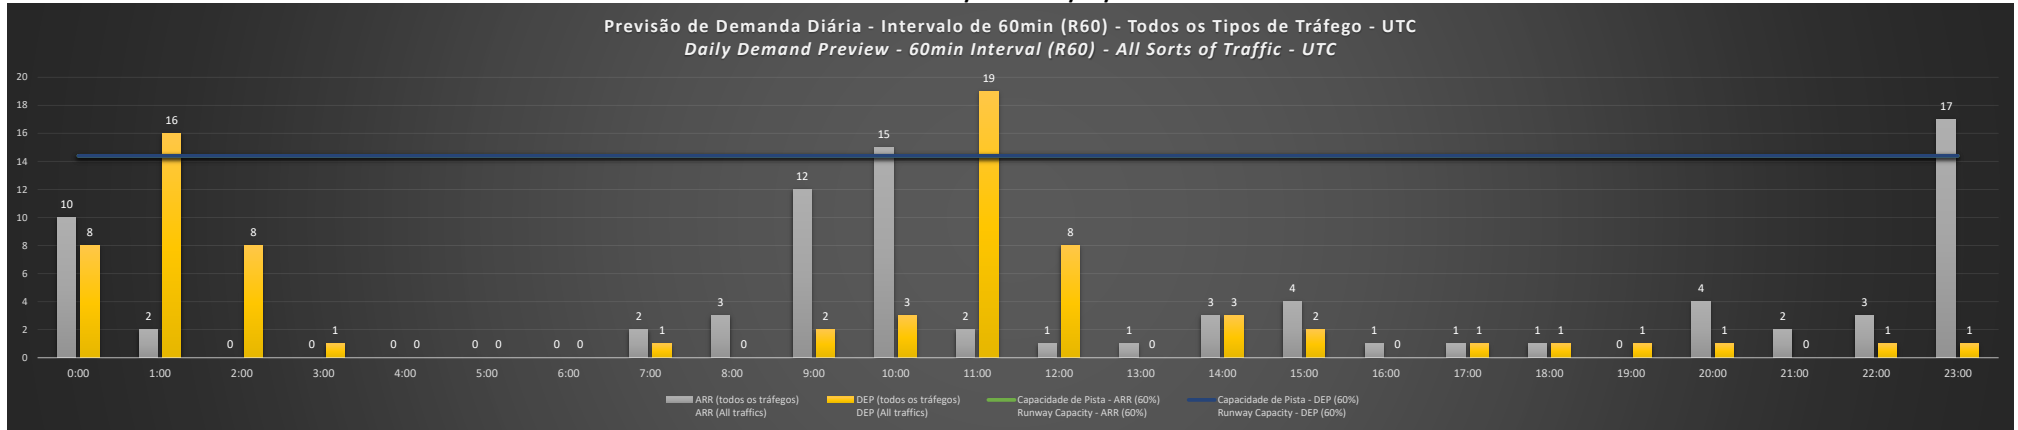

Visão Geral Semanal - Horários Recomendados para Inspeção em Voo

Weekly Overview - Recommended Flight Inspection Schedule

	0:00	1:00	2:00	3:00	4:00	5:00	6:00	7:00	8:00	9:00	10:00	11:00	12:00	13:00	14:00	15:00	16:00	17:00	18:00	19:00	20:00	21:00	22:00	23:00	
28/09/2020	A/D	A/D	A/D	A/D	A/D	A/D	A/D	A/D	A/D	A/D	A/D	A	A/D	A/D	A/D	D	A	A/D	A/D	A/D	A/D	A/D	A/D	A/D	D
29/09/2020	A/D	A/D	A/D	A/D	A/D	A/D	A/D	A/D	A/D	A/D	A/D	A	A/D	A/D	A/D	D	A	A/D	A/D	A/D	A/D	A/D	A/D	A/D	D
30/09/2020	A/D	A/D	A/D	A/D	A/D	A/D	A/D	A/D	A/D	A/D	A/D	A	A/D	A/D	A/D	D	A	A/D	A/D	A/D	A/D	A/D	A/D	A/D	D
01/10/2020	A/D	A/D	A/D	A/D	A/D	A/D	A/D	A/D	A/D	D	A/D	A	A/D	A/D	A/D	D	A	A/D	A/D	D	A/D	A/D	A/D	A/D	D
02/10/2020	A/D	A	A/D	A/D	A/D	A/D	A/D	A/D	A/D	A/D	D	A	A/D	A/D	A/D	D	A	A/D	A/D	D	A/D	A/D	A/D	A/D	D
03/10/2020	A/D	A	A/D	A/D	A/D	A/D	A/D	A/D	A/D	A/D	D	A	A/D	A/D	A/D	A/D	A/D	A/D	A/D	A/D	A/D	A/D	A/D	A/D	D
04/10/2020	A/D	A/D	A/D	A/D	A/D	A/D	A/D	A/D	A/D	A/D	A/D	A/D	A/D	A/D	A/D	A/D	A/D	A/D	A/D	A/D	A/D	A/D	A/D	A/D	D

A/D - Horário Recomendado para Inspeção em Voo (aproximação e decolagem)
 Recommended Flight Inspection Schedule (approach and departure)

A - Horário Recomendado para Inspeção em Voo (aproximação somente)
 Recommended Flight Inspection Schedule (approach only)

NR - Horário Não Recomendado para Inspeção em Voo
 Not Recommended Flight Inspection Schedule

D - Horário Recomendado para Inspeção em Voo (decolagem somente)
 Not Recommended Flight Inspection Schedule (departure only)

SBKP/VCP - 28/09/2020

SBKP/VCP - 29/09/2020

SBKP/VCP - 30/09/2020

SBKP/VCP - 01/10/2020

SBKP/VCP - 02/10/2020

SBKP/VCP - 03/10/2020

SBKP/VCP - 04/10/2020