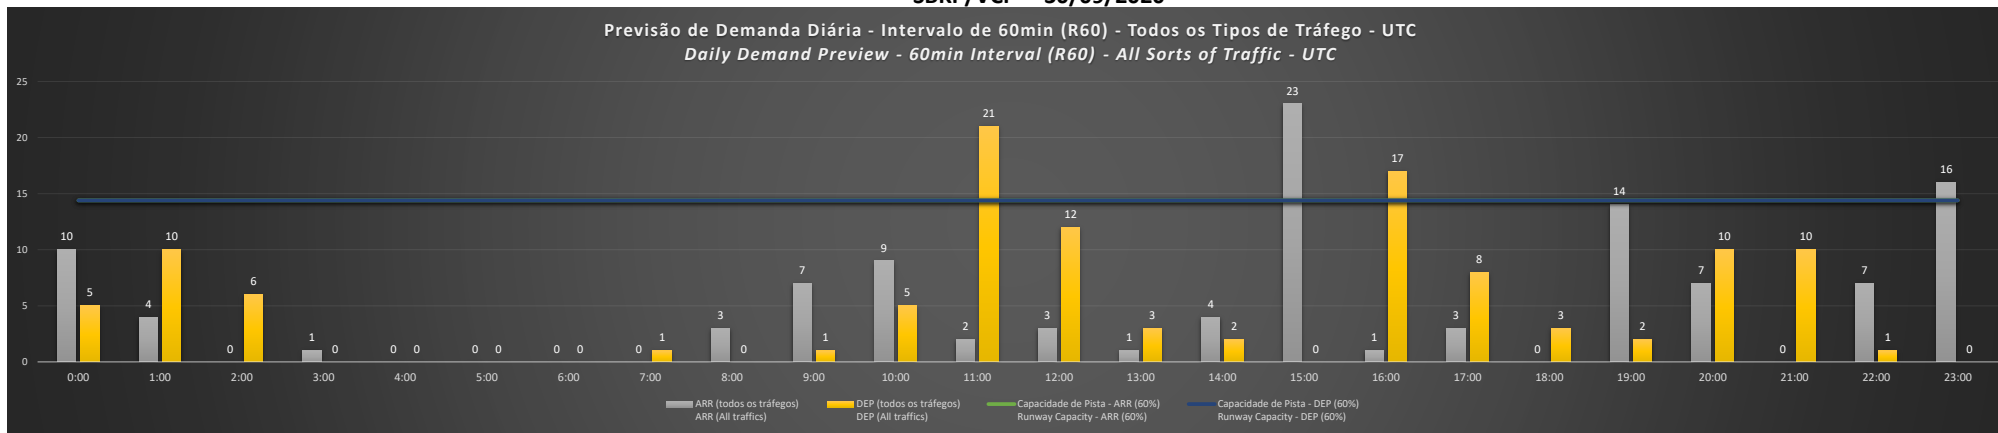

Visão Geral Semanal - Horários Recomendados para Inspeção em Voo

Weekly Overview - Recommended Flight Inspection Schedule

	0:00	1:00	2:00	3:00	4:00	5:00	6:00	7:00	8:00	9:00	10:00	11:00	12:00	13:00	14:00	15:00	16:00	17:00	18:00	19:00	20:00	21:00	22:00	23:00	
28/09/2020	A/D	A/D	A/D	A/D	A/D	A/D	A/D	A/D	A/D	A/D	A/D	A	A/D	A/D	A/D	D	A	A/D	A/D	A/D	A/D	A/D	A/D	A/D	D
29/09/2020	A/D	A/D	A/D	A/D	A/D	A/D	A/D	A/D	A/D	A/D	A/D	A	A/D	A/D	A/D	D	A	A/D	A/D	A/D	A/D	A/D	A/D	A/D	D
30/09/2020	A/D	A/D	A/D	A/D	A/D	A/D	A/D	A/D	A/D	A/D	A/D	A	A/D	A/D	A/D	D	A	A/D	A/D	A/D	A/D	A/D	A/D	A/D	D
01/10/2020	A/D	A/D	A/D	A/D	A/D	A/D	A/D	A/D	A/D	D	A/D	A	A/D	A/D	A/D	D	A	A/D	A/D	D	A/D	A/D	A/D	A/D	D
02/10/2020	A/D	A	A/D	A/D	A/D	A/D	A/D	A/D	A/D	A/D	D	A	A/D	A/D	A/D	D	A	A/D	A/D	D	A/D	A/D	A/D	A/D	D
03/10/2020	A/D	A	A/D	A/D	A/D	A/D	A/D	A/D	A/D	A/D	D	A	A/D	A/D	A/D	A/D	A/D	A/D	A/D	A/D	A/D	A/D	A/D	A/D	D
04/10/2020	A/D	A/D	A/D	A/D	A/D	A/D	A/D	A/D	A/D	A/D	A/D	A/D	A/D	A/D	A/D	A/D	A/D	A/D	A/D	A/D	A/D	A/D	A/D	A/D	D

A/D - Horário Recomendado para Inspeção em Voo (aproximação e decolagem)
 Recommended Flight Inspection Schedule (approach and departure)

A - Horário Recomendado para Inspeção em Voo (aproximação somente)
 Recommended Flight Inspection Schedule (approach only)

NR - Horário Não Recomendado para Inspeção em Voo
 Not Recommended Flight Inspection Schedule

D - Horário Recomendado para Inspeção em Voo (decolagem somente)
 Not Recommended Flight Inspection Schedule (departure only)

SBKP/VCP - 28/09/2020

SBKP/VCP - 29/09/2020

SBKP/VCP - 30/09/2020

SBKP/VCP - 01/10/2020

SBKP/VCP - 02/10/2020

SBKP/VCP - 03/10/2020

SBKP/VCP - 04/10/2020