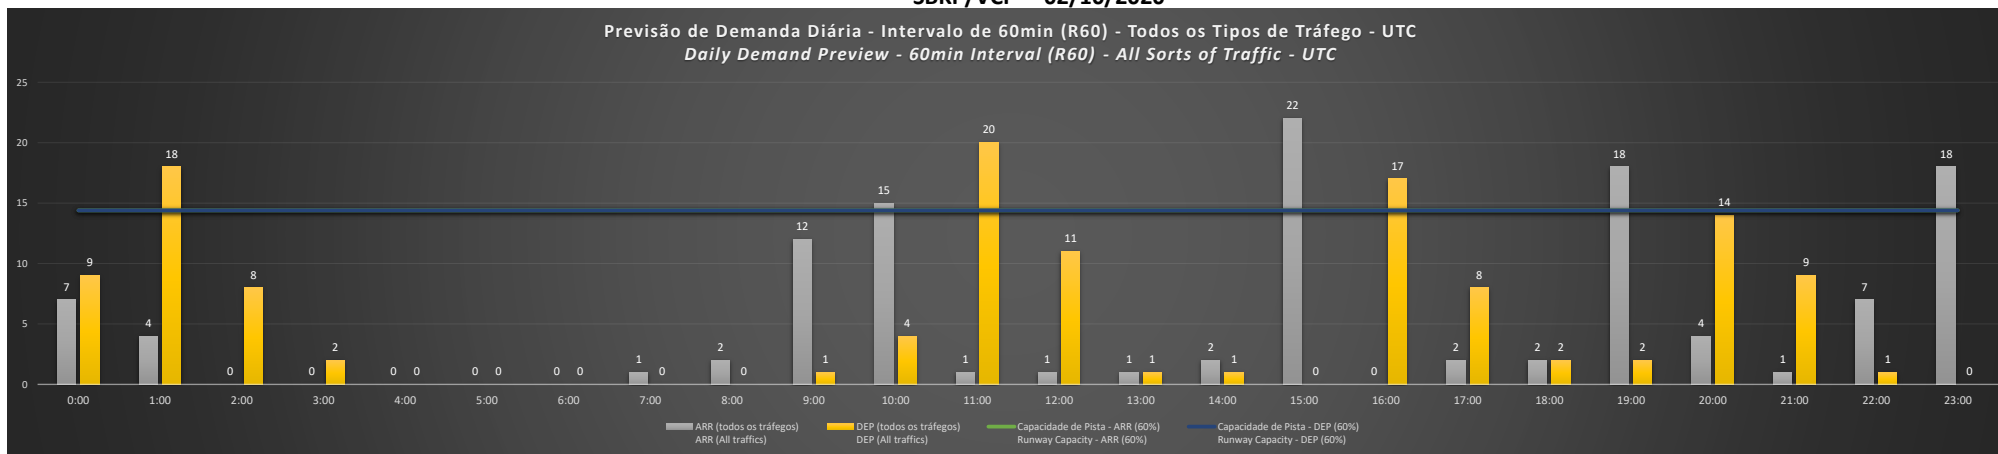

Visão Geral Semanal - Horários Recomendados para Inspeção em Voo

Weekly Overview - Recommended Flight Inspection Schedule

	0:00	1:00	2:00	3:00	4:00	5:00	6:00	7:00	8:00	9:00	10:00	11:00	12:00	13:00	14:00	15:00	16:00	17:00	18:00	19:00	20:00	21:00	22:00	23:00	
28/09/2020	A/D	A/D	A/D	A/D	A/D	A/D	A/D	A/D	A/D	A/D	A/D	A	A/D	A/D	A/D	D	A	A/D	A/D	A/D	A/D	A/D	A/D	A/D	D
29/09/2020	A/D	A/D	A/D	A/D	A/D	A/D	A/D	A/D	A/D	A/D	A/D	A	A/D	A/D	A/D	D	A	A/D	A/D	A/D	A/D	A/D	A/D	A/D	D
30/09/2020	A/D	A/D	A/D	A/D	A/D	A/D	A/D	A/D	A/D	A/D	A/D	A	A/D	A/D	A/D	D	A	A/D	A/D	A/D	A/D	A/D	A/D	A/D	D
01/10/2020	A/D	A/D	A/D	A/D	A/D	A/D	A/D	A/D	A/D	D	A/D	A	A/D	A/D	A/D	D	A	A/D	A/D	D	A/D	A/D	A/D	A/D	D
02/10/2020	A/D	A	A/D	A/D	A/D	A/D	A/D	A/D	A/D	A/D	D	A	A/D	A/D	A/D	D	A	A/D	A/D	D	A/D	A/D	A/D	A/D	D
03/10/2020	A/D	A	A/D	A/D	A/D	A/D	A/D	A/D	A/D	A/D	D	A	A/D	A/D	A/D	A/D	A/D	A/D	A/D	A/D	A/D	A/D	A/D	A/D	D
04/10/2020	A/D	A/D	A/D	A/D	A/D	A/D	A/D	A/D	A/D	A/D	A/D	A/D	A/D	A/D	A/D	A/D	A/D	A/D	A/D	A/D	A/D	A/D	A/D	A/D	D

A/D - Horário Recomendado para Inspeção em Voo (aproximação e decolagem)
 Recommended Flight Inspection Schedule (approach and departure)

A - Horário Recomendado para Inspeção em Voo (aproximação somente)
 Recommended Flight Inspection Schedule (approach only)

NR - Horário Não Recomendado para Inspeção em Voo
 Not Recommended Flight Inspection Schedule

D - Horário Recomendado para Inspeção em Voo (decolagem somente)
 Not Recommended Flight Inspection Schedule (departure only)

SBKP/VCP - 28/09/2020

SBKP/VCP - 29/09/2020

SBKP/VCP - 30/09/2020

SBKP/VCP - 01/10/2020

SBKP/VCP - 02/10/2020

SBKP/VCP - 03/10/2020

SBKP/VCP - 04/10/2020