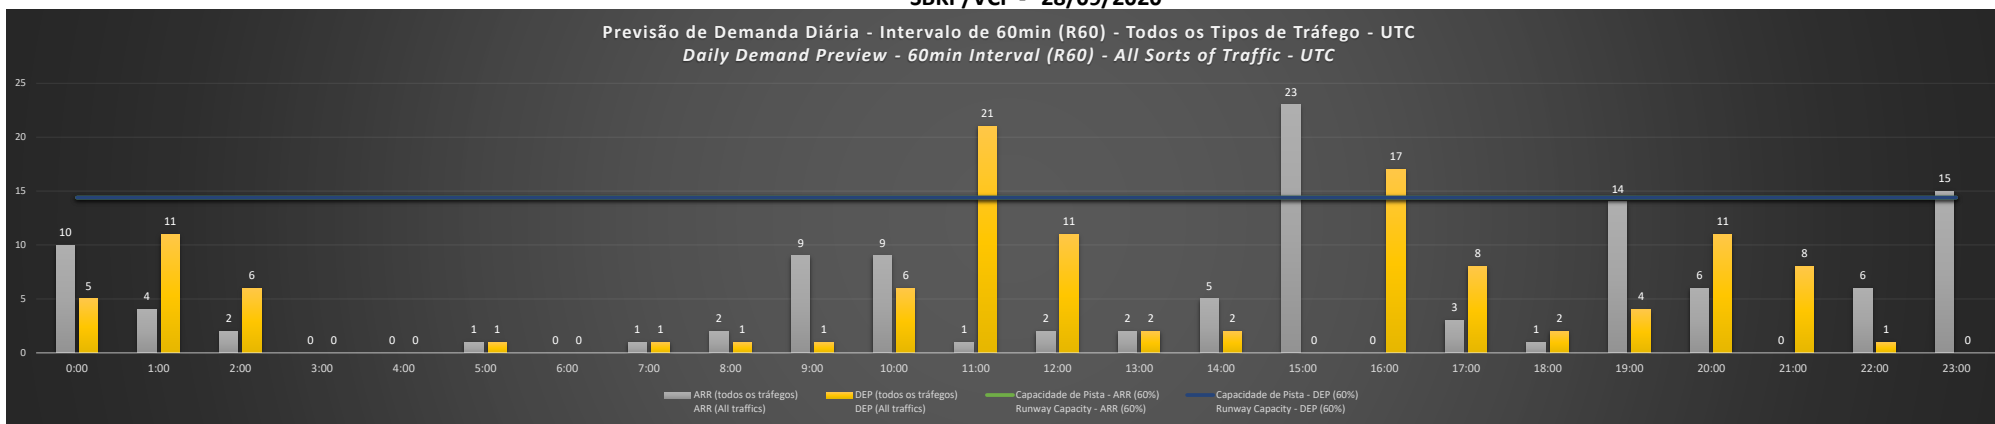

Visão Geral Semanal - Horários Recomendados para Inspeção em Voo

Weekly Overview - Recommended Flight Inspection Schedule

	0:00	1:00	2:00	3:00	4:00	5:00	6:00	7:00	8:00	9:00	10:00	11:00	12:00	13:00	14:00	15:00	16:00	17:00	18:00	19:00	20:00	21:00	22:00	23:00	
28/09/2020	A/D	A/D	A/D	A/D	A/D	A/D	A/D	A/D	A/D	A/D	A/D	A	A/D	A/D	A/D	D	A	A/D	A/D	A/D	A/D	A/D	A/D	A/D	D
29/09/2020	A/D	A/D	A/D	A/D	A/D	A/D	A/D	A/D	A/D	A/D	A/D	A	A/D	A/D	A/D	D	A	A/D	A/D	A/D	A/D	A/D	A/D	A/D	D
30/09/2020	A/D	A/D	A/D	A/D	A/D	A/D	A/D	A/D	A/D	A/D	A/D	A	A/D	A/D	A/D	D	A	A/D	A/D	A/D	A/D	A/D	A/D	A/D	D
01/10/2020	A/D	A/D	A/D	A/D	A/D	A/D	A/D	A/D	A/D	D	A/D	A	A/D	A/D	A/D	D	A	A/D	A/D	D	A/D	A/D	A/D	A/D	D
02/10/2020	A/D	A	A/D	A/D	A/D	A/D	A/D	A/D	A/D	A/D	D	A	A/D	A/D	A/D	D	A	A/D	A/D	D	A/D	A/D	A/D	A/D	D
03/10/2020	A/D	A	A/D	A/D	A/D	A/D	A/D	A/D	A/D	A/D	D	A	A/D	A/D	A/D	A/D	A/D	A/D	A/D	A/D	A/D	A/D	A/D	A/D	D
04/10/2020	A/D	A/D	A/D	A/D	A/D	A/D	A/D	A/D	A/D	A/D	A/D	A/D	A/D	A/D	A/D	A/D	A/D	A/D	A/D	A/D	A/D	A/D	A/D	A/D	D

A/D - Horário Recomendado para Inspeção em Voo (aproximação e decolagem)
 Recommended Flight Inspection Schedule (approach and departure)

A - Horário Recomendado para Inspeção em Voo (aproximação somente)
 Recommended Flight Inspection Schedule (approach only)

NR - Horário Não Recomendado para Inspeção em Voo
 Not Recommended Flight Inspection Schedule

D - Horário Recomendado para Inspeção em Voo (decolagem somente)
 Not Recommended Flight Inspection Schedule (departure only)

SBKP/VCP - 28/09/2020

SBKP/VCP - 29/09/2020

SBKP/VCP - 30/09/2020

SBKP/VCP - 01/10/2020

SBKP/VCP - 02/10/2020

SBKP/VCP - 03/10/2020

SBKP/VCP - 04/10/2020