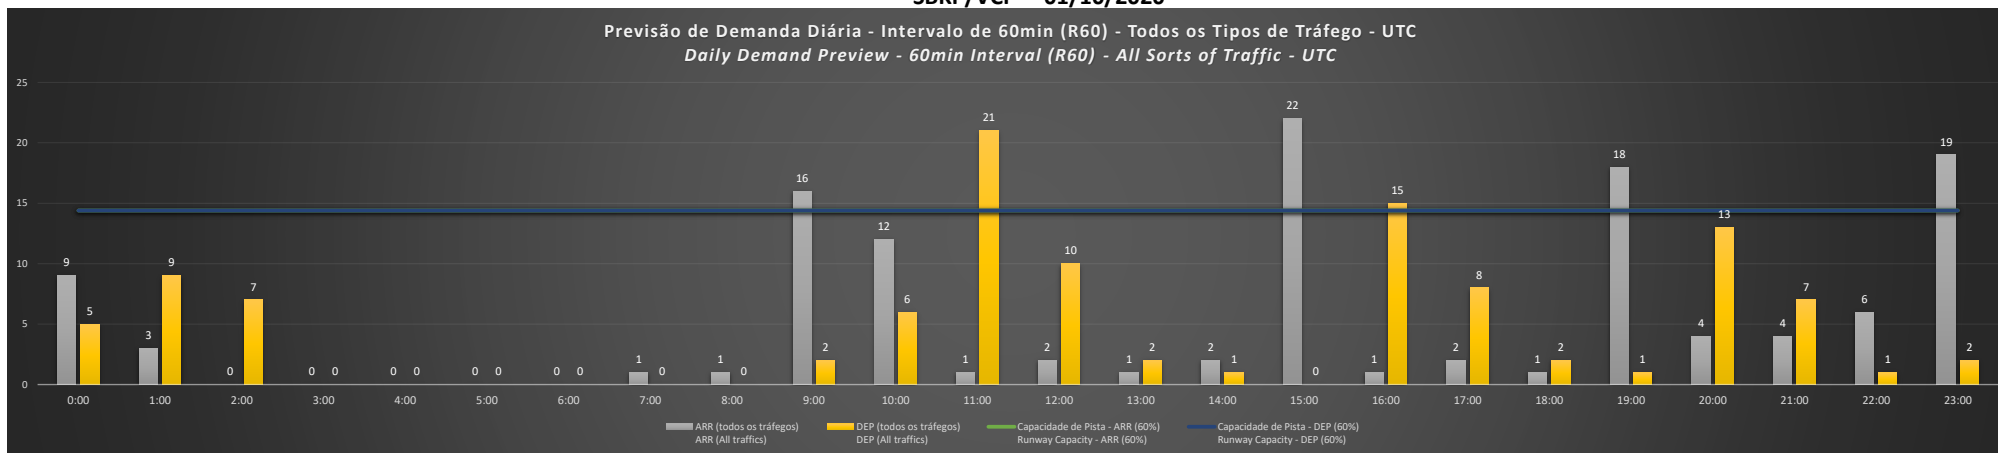

Visão Geral Semanal - Horários Recomendados para Inspeção em Voo

Weekly Overview - Recommended Flight Inspection Schedule

	0:00	1:00	2:00	3:00	4:00	5:00	6:00	7:00	8:00	9:00	10:00	11:00	12:00	13:00	14:00	15:00	16:00	17:00	18:00	19:00	20:00	21:00	22:00	23:00	
28/09/2020	A/D	A/D	A/D	A/D	A/D	A/D	A/D	A/D	A/D	A/D	A/D	A	A/D	A/D	A/D	D	A	A/D	A/D	A/D	A/D	A/D	A/D	A/D	D
29/09/2020	A/D	A/D	A/D	A/D	A/D	A/D	A/D	A/D	A/D	A/D	A/D	A	A/D	A/D	A/D	D	A	A/D	A/D	A/D	A/D	A/D	A/D	A/D	D
30/09/2020	A/D	A/D	A/D	A/D	A/D	A/D	A/D	A/D	A/D	A/D	A/D	A	A/D	A/D	A/D	D	A	A/D	A/D	A/D	A/D	A/D	A/D	A/D	D
01/10/2020	A/D	A/D	A/D	A/D	A/D	A/D	A/D	A/D	A/D	D	A/D	A	A/D	A/D	A/D	D	A	A/D	A/D	D	A/D	A/D	A/D	A/D	D
02/10/2020	A/D	A	A/D	A/D	A/D	A/D	A/D	A/D	A/D	A/D	D	A	A/D	A/D	A/D	D	A	A/D	A/D	D	A/D	A/D	A/D	A/D	D
03/10/2020	A/D	A	A/D	A/D	A/D	A/D	A/D	A/D	A/D	A/D	D	A	A/D	A/D	A/D	A/D	A/D	A/D	A/D	A/D	A/D	A/D	A/D	A/D	D
04/10/2020	A/D	A/D	A/D	A/D	A/D	A/D	A/D	A/D	A/D	A/D	A/D	A/D	A/D	A/D	A/D	A/D	A/D	A/D	A/D	A/D	A/D	A/D	A/D	A/D	D

A/D - Horário Recomendado para Inspeção em Voo (aproximação e decolagem)
 Recommended Flight Inspection Schedule (approach and departure)

A - Horário Recomendado para Inspeção em Voo (aproximação somente)
 Recommended Flight Inspection Schedule (approach only)

NR - Horário Não Recomendado para Inspeção em Voo
 Not Recommended Flight Inspection Schedule

D - Horário Recomendado para Inspeção em Voo (decolagem somente)
 Not Recommended Flight Inspection Schedule (departure only)

SBKP/VCP - 28/09/2020

SBKP/VCP - 29/09/2020

SBKP/VCP - 30/09/2020

SBKP/VCP - 01/10/2020

SBKP/VCP - 02/10/2020

SBKP/VCP - 03/10/2020

SBKP/VCP - 04/10/2020