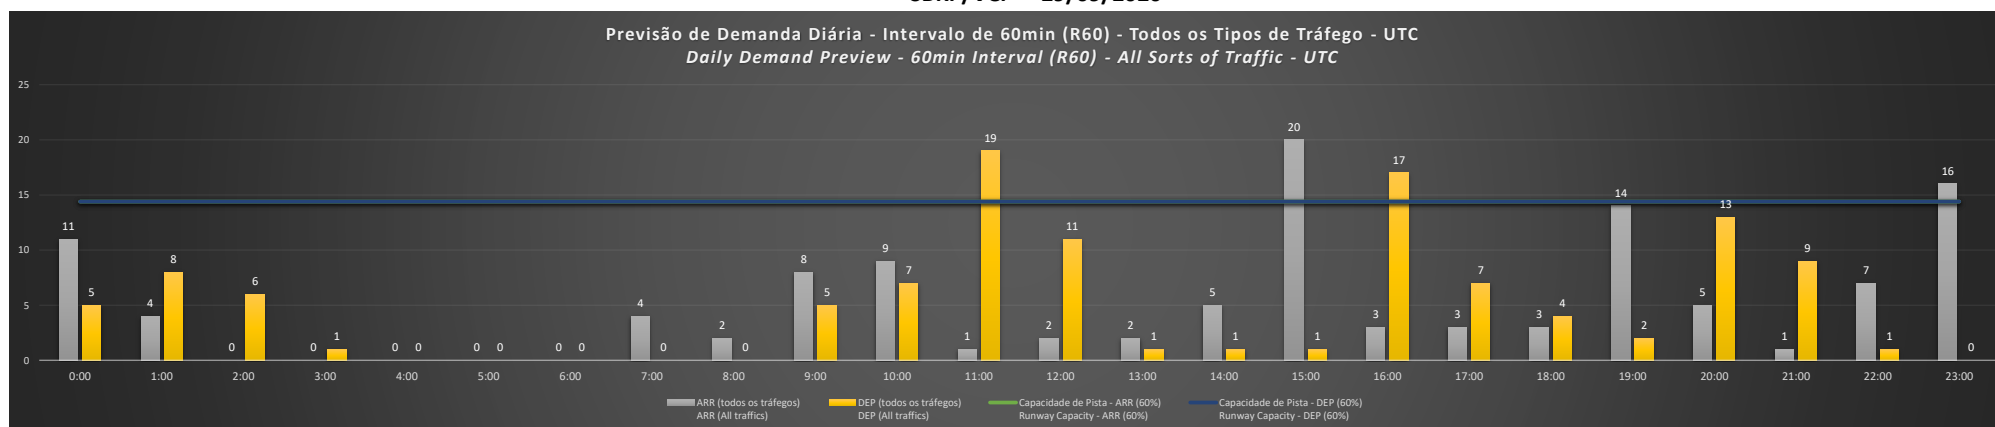

Visão Geral Semanal - Horários Recomendados para Inspeção em Voo

Weekly Overview - Recommended Flight Inspection Schedule

	0:00	1:00	2:00	3:00	4:00	5:00	6:00	7:00	8:00	9:00	10:00	11:00	12:00	13:00	14:00	15:00	16:00	17:00	18:00	19:00	20:00	21:00	22:00	23:00	
28/09/2020	A/D	A/D	A/D	A/D	A/D	A/D	A/D	A/D	A/D	A/D	A/D	A	A/D	A/D	A/D	D	A	A/D	A/D	A/D	A/D	A/D	A/D	A/D	D
29/09/2020	A/D	A/D	A/D	A/D	A/D	A/D	A/D	A/D	A/D	A/D	A/D	A	A/D	A/D	A/D	D	A	A/D	A/D	A/D	A/D	A/D	A/D	A/D	D
30/09/2020	A/D	A/D	A/D	A/D	A/D	A/D	A/D	A/D	A/D	A/D	A/D	A	A/D	A/D	A/D	D	A	A/D	A/D	A/D	A/D	A/D	A/D	A/D	D
01/10/2020	A/D	A/D	A/D	A/D	A/D	A/D	A/D	A/D	A/D	D	A/D	A	A/D	A/D	A/D	D	A	A/D	A/D	D	A/D	A/D	A/D	A/D	D
02/10/2020	A/D	A	A/D	A/D	A/D	A/D	A/D	A/D	A/D	A/D	D	A	A/D	A/D	A/D	D	A	A/D	A/D	D	A/D	A/D	A/D	A/D	D
03/10/2020	A/D	A	A/D	A/D	A/D	A/D	A/D	A/D	A/D	A/D	D	A	A/D	A/D	A/D	A/D	A/D	A/D	A/D	A/D	A/D	A/D	A/D	A/D	D
04/10/2020	A/D	A/D	A/D	A/D	A/D	A/D	A/D	A/D	A/D	A/D	A/D	A/D	A/D	A/D	A/D	A/D	A/D	A/D	A/D	A/D	A/D	A/D	A/D	A/D	D

A/D - Horário Recomendado para Inspeção em Voo (aproximação e decolagem)
 Recommended Flight Inspection Schedule (approach and departure)

A - Horário Recomendado para Inspeção em Voo (aproximação somente)
 Recommended Flight Inspection Schedule (approach only)

NR - Horário Não Recomendado para Inspeção em Voo
 Not Recommended Flight Inspection Schedule

D - Horário Recomendado para Inspeção em Voo (decolagem somente)
 Not Recommended Flight Inspection Schedule (departure only)

SBKP/VCP - 28/09/2020

SBKP/VCP - 29/09/2020

SBKP/VCP - 30/09/2020

SBKP/VCP - 01/10/2020

SBKP/VCP - 02/10/2020

SBKP/VCP - 03/10/2020

SBKP/VCP - 04/10/2020