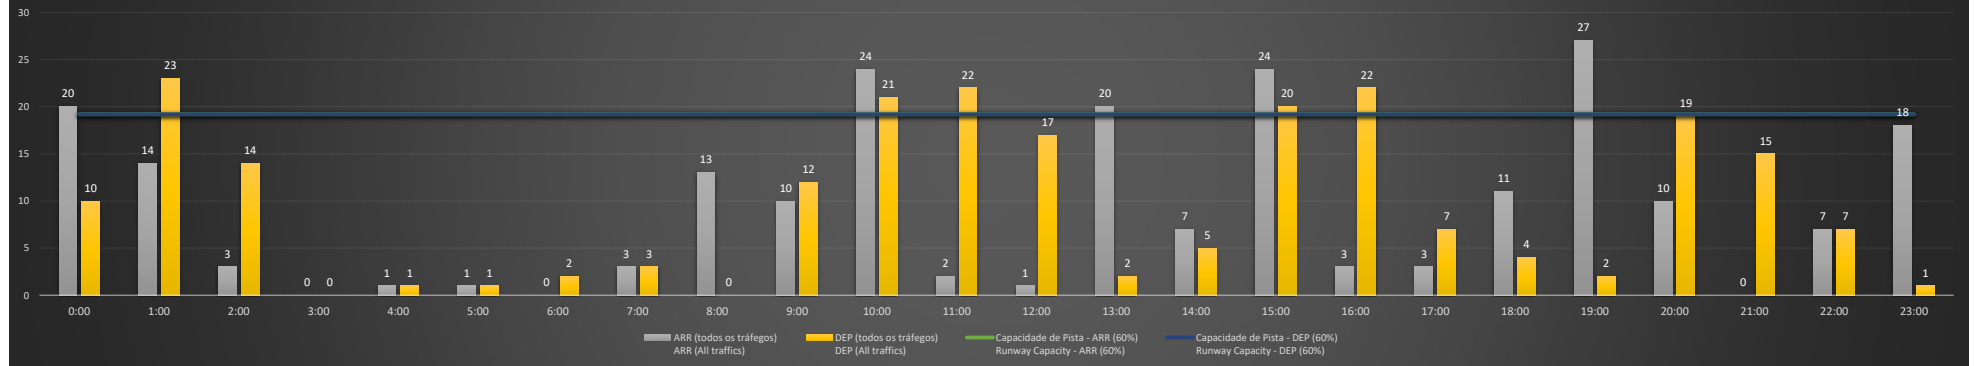

Visão Geral Semanal - Horários Recomendados para Inspeção em Voo

Weekly Overview - Recommended Flight Inspection Schedule

	0:00	1:00	2:00	3:00	4:00	5:00	6:00	7:00	8:00	9:00	10:00	11:00	12:00	13:00	14:00	15:00	16:00	17:00	18:00	19:00	20:00	21:00	22:00	23:00
05/10/2020	D	A	A/D	A/D	A/D	A/D	A/D	A/D	A/D	A/D	NR	A	A/D	D	A/D	NR	A	A/D	A/D	D	A/D	A/D	A/D	A/D
06/10/2020	D	A	A/D	A/D	A/D	A/D	A/D	A/D	A/D	A/D	D	A	A/D	A/D	A/D	D	A/D	A/D	A/D	D	A/D	A/D	A/D	A/D
07/10/2020	D	A/D	A/D	A/D	A/D	A/D	A/D	A/D	A/D	A/D	A/D	A/D	A/D	A/D	A/D	NR	A/D	A/D	A/D	D	A/D	A/D	A/D	A/D
08/10/2020	D	A	A/D	A/D	A/D	A/D	A/D	A/D	A/D	A/D	NR	A	A/D	A/D	A/D	NR	A	A/D	A/D	D	A	A/D	A/D	A/D
09/10/2020	D	A	A/D	A/D	A/D	A/D	A/D	A/D	A/D	A/D	NR	A	A/D	A/D	A/D	NR	A	A/D	A/D	D	A	A/D	A/D	A/D
10/10/2020	D	A	A	A/D	A/D	A/D	A/D	A/D	A/D	A/D	D	A	A/D	A/D	A/D	D	A	A/D	A/D	D	A/D	A/D	A/D	A/D
11/10/2020	A/D	A/D	A/D	A/D	A/D	A/D	A/D	A/D	A/D	A/D	A/D	A/D	A/D	A/D	A/D	A	A/D	A/D	A/D	D	A/D	A/D	A/D	A/D

A/D - Horário Recomendado para Inspeção em Voo (aproximação e decolagem)
 Recommended Flight Inspection Schedule (approach and departure)

A - Horário Recomendado para Inspeção em Voo (aproximação somente)
 Recommended Flight Inspection Schedule (approach only)

NR - Horário Não Recomendado para Inspeção em Voo
 Not Recommended Flight Inspection Schedule

D - Horário Recomendado para Inspeção em Voo (decolagem somente)
 Not Recommended Flight Inspection Schedule (departure only)

SBGR/GRU - 05/10/2020

Previsão de Demanda Diária - Intervalo de 60min (R60) - Todos os Tipos de Tráfego - UTC
 Daily Demand Preview - 60min Interval (R60) - All Sorts of Traffic - UTC

SBGR/GRU - 06/10/2020