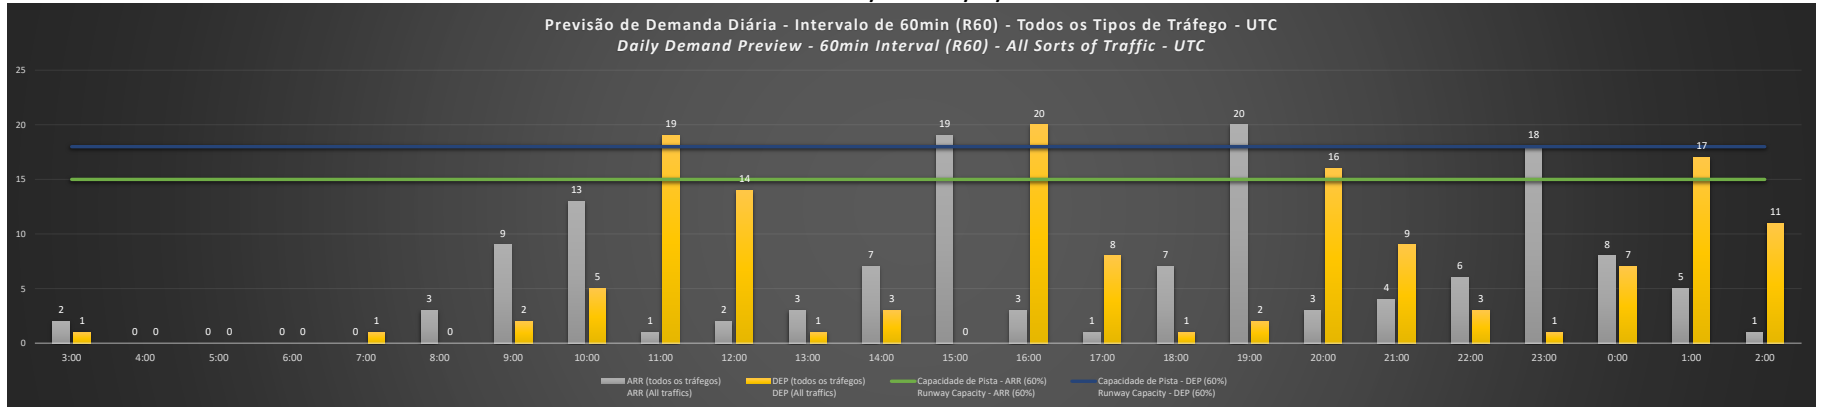

Visão Geral Semanal - Horários Recomendados para Inspeção em Voo

Weekly Overview - Recommended Flight Inspection Schedule

	3:00	4:00	5:00	6:00	7:00	8:00	9:00	10:00	11:00	12:00	13:00	14:00	15:00	16:00	17:00	18:00	19:00	20:00	21:00	22:00	23:00	0:00	1:00	2:00
26/10/2020	A/D	A/D	A/D	A/D	A/D	A/D	A/D	A/D	A	A/D	A/D	A/D	D	A	A/D	A/D	D	A/D	A/D	A/D	D	A/D	A/D	A/D
27/10/2020	A/D	A/D	A/D	A/D	A/D	A/D	A/D	A/D	A	A/D	A/D	A/D	D	A	A/D	A/D	D	A/D	A/D	A/D	D	A/D	A/D	A/D
28/10/2020	A/D	A/D	A/D	A/D	A/D	A/D	A/D	A/D	A	A/D	A/D	A/D	D	A	A/D	A/D	D	A/D	A/D	A/D	D	A/D	A/D	A/D
29/10/2020	A/D	A/D	A/D	A/D	A/D	A/D	A/D	A/D	A	A/D	A/D	A/D	D	A	A/D	A/D	D	A/D	A/D	A/D	D	A/D	A/D	A/D
30/10/2020	A/D	A/D	A/D	A/D	A/D	A/D	A/D	A/D	A	A/D	A/D	A/D	D	A	A/D	A/D	D	A/D	A/D	A/D	D	A/D	A/D	A/D
31/10/2020	A/D	A/D	A/D	A/D	A/D	A/D	A/D	D	A/D	A/D	A/D	A/D	A/D	A/D	A/D	A/D	A/D	A/D	A/D	A/D	D	A/D	A/D	A/D
01/11/2020	A/D	A/D	A/D	A/D	A/D	A/D	A/D	A/D	A/D	A/D	A/D	A/D	A/D	A/D	A/D	A/D	A/D	A/D	A/D	A/D	A/D	A/D	A/D	A/D

A/D - Horário Recomendado para Inspeção em Voo (aproximação e decolagem)
 Recommended Flight Inspection Schedule (approach and departure)

A - Horário Recomendado para Inspeção em Voo (aproximação somente)
 Recommended Flight Inspection Schedule (approach only)

NR - Horário Não Recomendado para Inspeção em Voo
 Not Recommended Flight Inspection Schedule

D - Horário Recomendado para Inspeção em Voo (decolagem somente)
 Recommended Flight Inspection Schedule (departure only)

SBKP/VCP - 26/10/2020

SBKP/VCP - 27/10/2020

SBKP/VCP - 28/10/2020

SBKP/VCP - 29/10/2020

SBKP/VCP - 30/10/2020

SBKP/VCP - 31/10/2020

SBKP/VCP - 01/11/2020