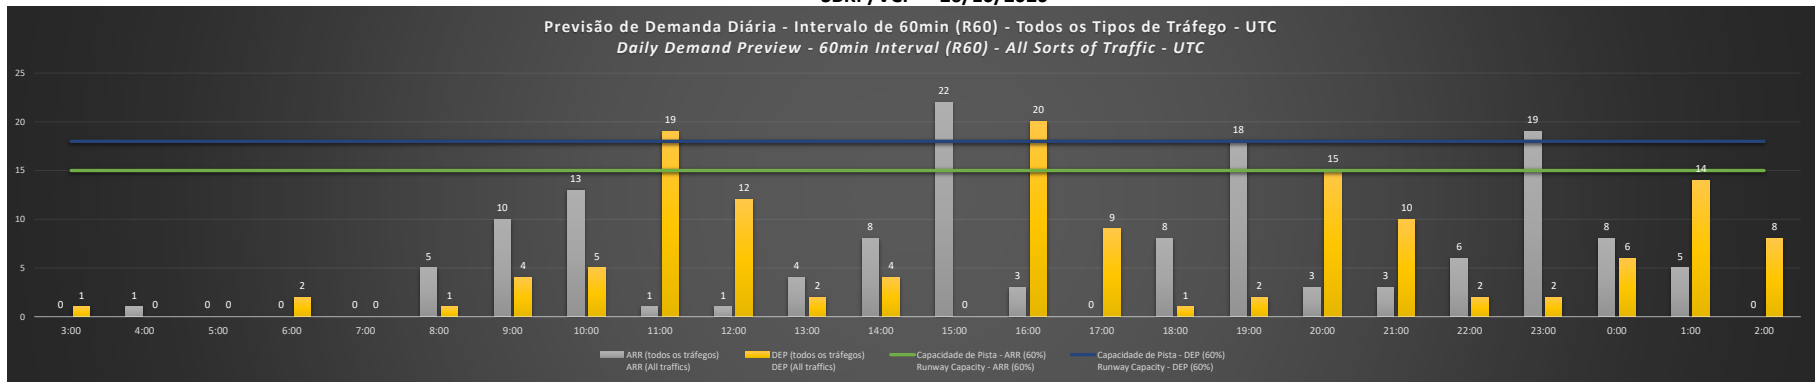

Visão Geral Semanal - Horários Recomendados para Inspeção em Voo

Weekly Overview - Recommended Flight Inspection Schedule

	3:00	4:00	5:00	6:00	7:00	8:00	9:00	10:00	11:00	12:00	13:00	14:00	15:00	16:00	17:00	18:00	19:00	20:00	21:00	22:00	23:00	0:00	1:00	2:00
26/10/2020	A/D	A/D	A/D	A/D	A/D	A/D	A/D	A/D	A	A/D	A/D	A/D	D	A	A/D	A/D	D	A/D	A/D	A/D	D	A/D	A/D	A/D
27/10/2020	A/D	A/D	A/D	A/D	A/D	A/D	A/D	A/D	A	A/D	A/D	A/D	D	A	A/D	A/D	D	A/D	A/D	A/D	D	A/D	A/D	A/D
28/10/2020	A/D	A/D	A/D	A/D	A/D	A/D	A/D	A/D	A	A/D	A/D	A/D	D	A	A/D	A/D	D	A/D	A/D	A/D	D	A/D	A/D	A/D
29/10/2020	A/D	A/D	A/D	A/D	A/D	A/D	A/D	A/D	A	A/D	A/D	A/D	D	A	A/D	A/D	D	A/D	A/D	A/D	D	A/D	A/D	A/D
30/10/2020	A/D	A/D	A/D	A/D	A/D	A/D	A/D	A/D	A	A/D	A/D	A/D	D	A	A/D	A/D	D	A/D	A/D	A/D	D	A/D	A/D	A/D
31/10/2020	A/D	A/D	A/D	A/D	A/D	A/D	A/D	D	A/D	A/D	A/D	A/D	A/D	A/D	A/D	A/D	A/D	A/D	A/D	A/D	D	A/D	A/D	A/D
01/11/2020	A/D	A/D	A/D	A/D	A/D	A/D	A/D	A/D	A/D	A/D	A/D	A/D	A/D	A/D	A/D	A/D	A/D	A/D	A/D	A/D	A/D	A/D	A/D	A/D

A/D - Horário Recomendado para Inspeção em Voo (aproximação e decolagem)
Recommended Flight Inspection Schedule (approach and departure)

A - Horário Recomendado para Inspeção em Voo (aproximação somente)
Recommended Flight Inspection Schedule (approach only)

NR - Horário Não Recomendado para Inspeção em Voo
Not Recommended Flight Inspection Schedule

D - Horário Recomendado para Inspeção em Voo (decolagem somente)
Recommended Flight Inspection Schedule (departure only)

SBKP/VCP - 26/10/2020