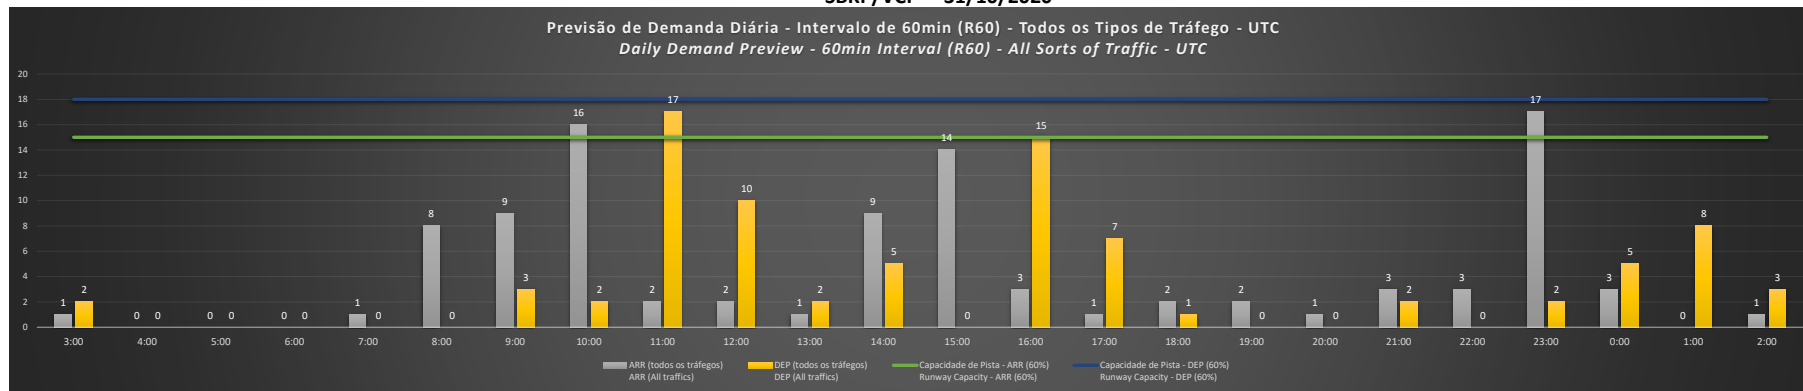

Visão Geral Semanal - Horários Recomendados para Inspeção em Voo

Weekly Overview - Recommended Flight Inspection Schedule

	3:00	4:00	5:00	6:00	7:00	8:00	9:00	10:00	11:00	12:00	13:00	14:00	15:00	16:00	17:00	18:00	19:00	20:00	21:00	22:00	23:00	0:00	1:00	2:00
26/10/2020	A/D	A/D	A/D	A/D	A/D	A/D	A/D	A/D	A	A/D	A/D	A/D	D	A	A/D	A/D	D	A/D	A/D	A/D	D	A/D	A/D	A/D
27/10/2020	A/D	A/D	A/D	A/D	A/D	A/D	A/D	A/D	A	A/D	A/D	A/D	D	A	A/D	A/D	D	A/D	A/D	A/D	D	A/D	A/D	A/D
28/10/2020	A/D	A/D	A/D	A/D	A/D	A/D	A/D	A/D	A	A/D	A/D	A/D	D	A	A/D	A/D	D	A/D	A/D	A/D	D	A/D	A/D	A/D
29/10/2020	A/D	A/D	A/D	A/D	A/D	A/D	A/D	A/D	A	A/D	A/D	A/D	D	A	A/D	A/D	D	A/D	A/D	A/D	D	A/D	A/D	A/D
30/10/2020	A/D	A/D	A/D	A/D	A/D	A/D	A/D	A/D	A	A/D	A/D	A/D	D	A	A/D	A/D	D	A/D	A/D	A/D	D	A/D	A/D	A/D
31/10/2020	A/D	A/D	A/D	A/D	A/D	A/D	A/D	D	A/D	A/D	A/D	A/D	A/D	A/D	A/D	A/D	A/D	A/D	A/D	A/D	D	A/D	A/D	A/D
01/11/2020	A/D	A/D	A/D	A/D	A/D	A/D	A/D	A/D	A/D	A/D	A/D	A/D	A/D	A/D	A/D	A/D	A/D	A/D	A/D	A/D	A/D	A/D	A/D	A/D

A/D - Horário Recomendado para Inspeção em Voo (aproximação e decolagem)
 Recommended Flight Inspection Schedule (approach and departure)

A - Horário Recomendado para Inspeção em Voo (aproximação somente)
 Recommended Flight Inspection Schedule (approach only)

NR - Horário Não Recomendado para Inspeção em Voo
 Not Recommended Flight Inspection Schedule

D - Horário Recomendado para Inspeção em Voo (decolagem somente)
 Recommended Flight Inspection Schedule (departure only)

SBKP/VCP - 26/10/2020

SBKP/VCP - 27/10/2020

SBKP/VCP - 28/10/2020

SBKP/VCP - 29/10/2020

SBKP/VCP - 30/10/2020

SBKP/VCP - 31/10/2020

SBKP/VCP - 01/11/2020