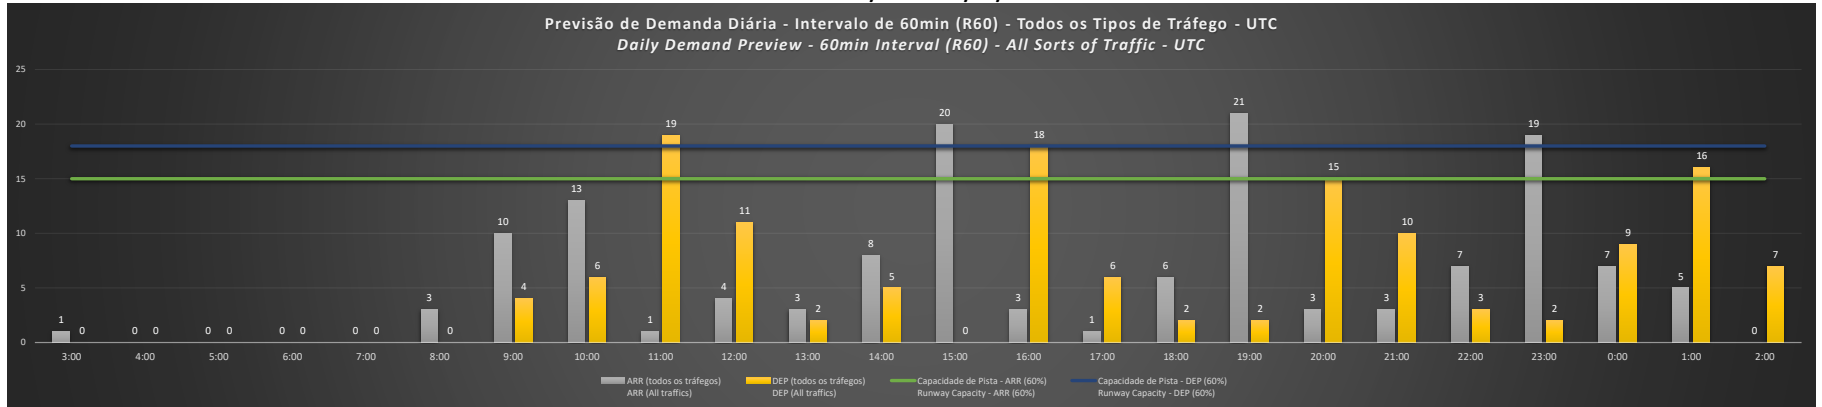

Visão Geral Semanal - Horários Recomendados para Inspeção em Voo

Weekly Overview - Recommended Flight Inspection Schedule

	3:00	4:00	5:00	6:00	7:00	8:00	9:00	10:00	11:00	12:00	13:00	14:00	15:00	16:00	17:00	18:00	19:00	20:00	21:00	22:00	23:00	0:00	1:00	2:00
26/10/2020	A/D	A/D	A/D	A/D	A/D	A/D	A/D	A/D	A	A/D	A/D	A/D	D	A	A/D	A/D	D	A/D	A/D	A/D	D	A/D	A/D	A/D
27/10/2020	A/D	A/D	A/D	A/D	A/D	A/D	A/D	A/D	A	A/D	A/D	A/D	D	A	A/D	A/D	D	A/D	A/D	A/D	D	A/D	A/D	A/D
28/10/2020	A/D	A/D	A/D	A/D	A/D	A/D	A/D	A/D	A	A/D	A/D	A/D	D	A	A/D	A/D	D	A/D	A/D	A/D	D	A/D	A/D	A/D
29/10/2020	A/D	A/D	A/D	A/D	A/D	A/D	A/D	A/D	A	A/D	A/D	A/D	D	A	A/D	A/D	D	A/D	A/D	A/D	D	A/D	A/D	A/D
30/10/2020	A/D	A/D	A/D	A/D	A/D	A/D	A/D	A/D	A	A/D	A/D	A/D	D	A	A/D	A/D	D	A/D	A/D	A/D	D	A/D	A/D	A/D
31/10/2020	A/D	A/D	A/D	A/D	A/D	A/D	A/D	D	A/D	A/D	A/D	A/D	A/D	A/D	A/D	A/D	A/D	A/D	A/D	A/D	D	A/D	A/D	A/D
01/11/2020	A/D	A/D	A/D	A/D	A/D	A/D	A/D	A/D	A/D	A/D	A/D	A/D	A/D	A/D	A/D	A/D	A/D	A/D	A/D	A/D	A/D	A/D	A/D	A/D

A/D - Horário Recomendado para Inspeção em Voo (aproximação e decolagem)
 Recommended Flight Inspection Schedule (approach and departure)

A - Horário Recomendado para Inspeção em Voo (aproximação somente)
 Recommended Flight Inspection Schedule (approach only)

NR - Horário Não Recomendado para Inspeção em Voo
 Not Recommended Flight Inspection Schedule

D - Horário Recomendado para Inspeção em Voo (decolagem somente)
 Recommended Flight Inspection Schedule (departure only)

SBKP/VCP - 26/10/2020

SBKP/VCP - 27/10/2020

SBKP/VCP - 28/10/2020

SBKP/VCP - 29/10/2020

SBKP/VCP - 30/10/2020

SBKP/VCP - 31/10/2020

SBKP/VCP - 01/11/2020