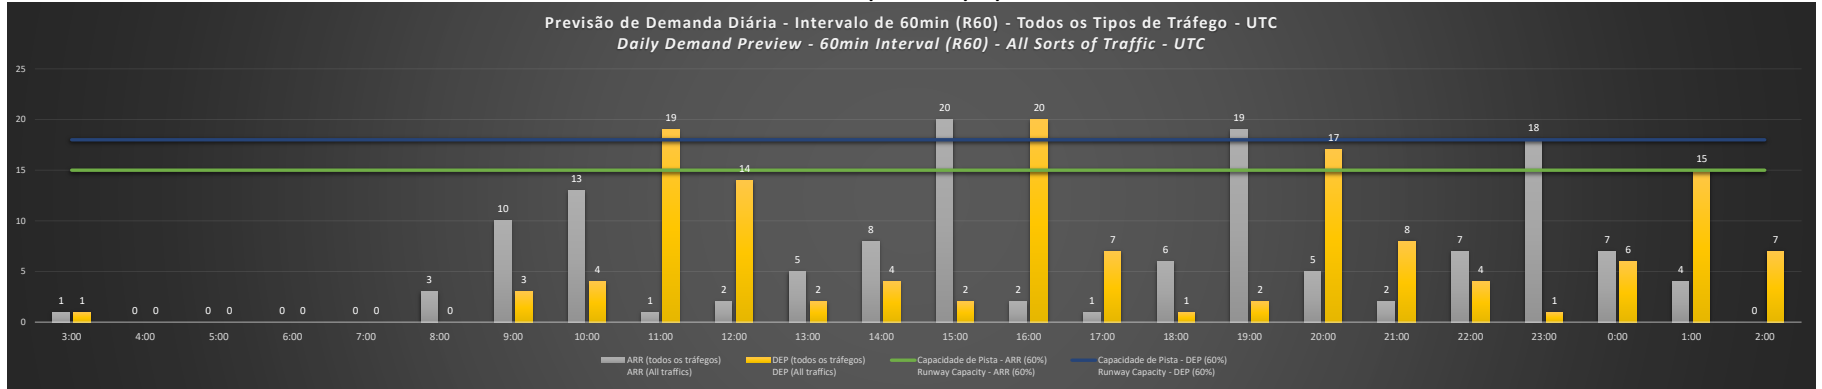

Visão Geral Semanal - Horários Recomendados para Inspeção em Voo

Weekly Overview - Recommended Flight Inspection Schedule

	3:00	4:00	5:00	6:00	7:00	8:00	9:00	10:00	11:00	12:00	13:00	14:00	15:00	16:00	17:00	18:00	19:00	20:00	21:00	22:00	23:00	0:00	1:00	2:00
26/10/2020	A/D	A/D	A/D	A/D	A/D	A/D	A/D	A/D	A	A/D	A/D	A/D	D	A	A/D	A/D	D	A/D	A/D	A/D	D	A/D	A/D	A/D
27/10/2020	A/D	A/D	A/D	A/D	A/D	A/D	A/D	A/D	A	A/D	A/D	A/D	D	A	A/D	A/D	D	A/D	A/D	A/D	D	A/D	A/D	A/D
28/10/2020	A/D	A/D	A/D	A/D	A/D	A/D	A/D	A/D	A	A/D	A/D	A/D	D	A	A/D	A/D	D	A/D	A/D	A/D	D	A/D	A/D	A/D
29/10/2020	A/D	A/D	A/D	A/D	A/D	A/D	A/D	A/D	A	A/D	A/D	A/D	D	A	A/D	A/D	D	A/D	A/D	A/D	D	A/D	A/D	A/D
30/10/2020	A/D	A/D	A/D	A/D	A/D	A/D	A/D	A/D	A	A/D	A/D	A/D	D	A	A/D	A/D	D	A/D	A/D	A/D	D	A/D	A/D	A/D
31/10/2020	A/D	A/D	A/D	A/D	A/D	A/D	A/D	D	A/D	A/D	A/D	A/D	A/D	A/D	A/D	A/D	A/D	A/D	A/D	A/D	D	A/D	A/D	A/D
01/11/2020	A/D	A/D	A/D	A/D	A/D	A/D	A/D	A/D	A/D	A/D	A/D	A/D	A/D	A/D	A/D	A/D	A/D	A/D	A/D	A/D	A/D	A/D	A/D	A/D

A/D - Horário Recomendado para Inspeção em Voo (aproximação e decolagem)
 Recommended Flight Inspection Schedule (approach and departure)

A - Horário Recomendado para Inspeção em Voo (aproximação somente)
 Recommended Flight Inspection Schedule (approach only)

NR - Horário Não Recomendado para Inspeção em Voo
 Not Recommended Flight Inspection Schedule

D - Horário Recomendado para Inspeção em Voo (decolagem somente)
 Recommended Flight Inspection Schedule (departure only)

SBKP/VCP - 26/10/2020

SBKP/VCP - 27/10/2020

SBKP/VCP - 28/10/2020

SBKP/VCP - 29/10/2020

SBKP/VCP - 30/10/2020

SBKP/VCP - 31/10/2020

SBKP/VCP - 01/11/2020