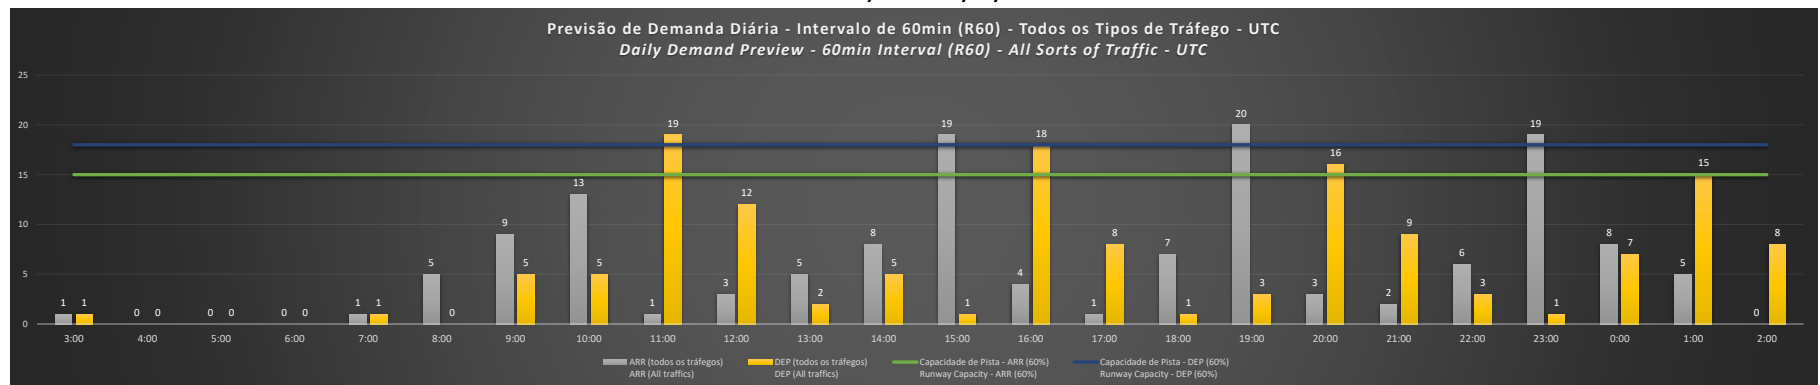

Visão Geral Semanal - Horários Recomendados para Inspeção em Voo

Weekly Overview - Recommended Flight Inspection Schedule

	3:00	4:00	5:00	6:00	7:00	8:00	9:00	10:00	11:00	12:00	13:00	14:00	15:00	16:00	17:00	18:00	19:00	20:00	21:00	22:00	23:00	0:00	1:00	2:00
26/10/2020	A/D	A/D	A/D	A/D	A/D	A/D	A/D	A/D	A	A/D	A/D	A/D	D	A	A/D	A/D	D	A/D	A/D	A/D	D	A/D	A/D	A/D
27/10/2020	A/D	A/D	A/D	A/D	A/D	A/D	A/D	A/D	A	A/D	A/D	A/D	D	A	A/D	A/D	D	A/D	A/D	A/D	D	A/D	A/D	A/D
28/10/2020	A/D	A/D	A/D	A/D	A/D	A/D	A/D	A/D	A	A/D	A/D	A/D	D	A	A/D	A/D	D	A/D	A/D	A/D	D	A/D	A/D	A/D
29/10/2020	A/D	A/D	A/D	A/D	A/D	A/D	A/D	A/D	A	A/D	A/D	A/D	D	A	A/D	A/D	D	A/D	A/D	A/D	D	A/D	A/D	A/D
30/10/2020	A/D	A/D	A/D	A/D	A/D	A/D	A/D	A/D	A	A/D	A/D	A/D	D	A	A/D	A/D	D	A/D	A/D	A/D	D	A/D	A/D	A/D
31/10/2020	A/D	A/D	A/D	A/D	A/D	A/D	A/D	D	A/D	A/D	A/D	A/D	A/D	A/D	A/D	A/D	A/D	A/D	A/D	A/D	D	A/D	A/D	A/D
01/11/2020	A/D	A/D	A/D	A/D	A/D	A/D	A/D	A/D	A/D	A/D	A/D	A/D	A/D	A/D	A/D	A/D	A/D	A/D	A/D	A/D	A/D	A/D	A/D	A/D

A/D - Horário Recomendado para Inspeção em Voo (aproximação e decolagem)
 Recommended Flight Inspection Schedule (approach and departure)

A - Horário Recomendado para Inspeção em Voo (aproximação somente)
 Recommended Flight Inspection Schedule (approach only)

NR - Horário Não Recomendado para Inspeção em Voo
 Not Recommended Flight Inspection Schedule

D - Horário Recomendado para Inspeção em Voo (decolagem somente)
 Recommended Flight Inspection Schedule (departure only)

SBKP/VCP - 26/10/2020

SBKP/VCP - 27/10/2020

SBKP/VCP - 28/10/2020

SBKP/VCP - 29/10/2020

SBKP/VCP - 30/10/2020

SBKP/VCP - 31/10/2020

SBKP/VCP - 01/11/2020