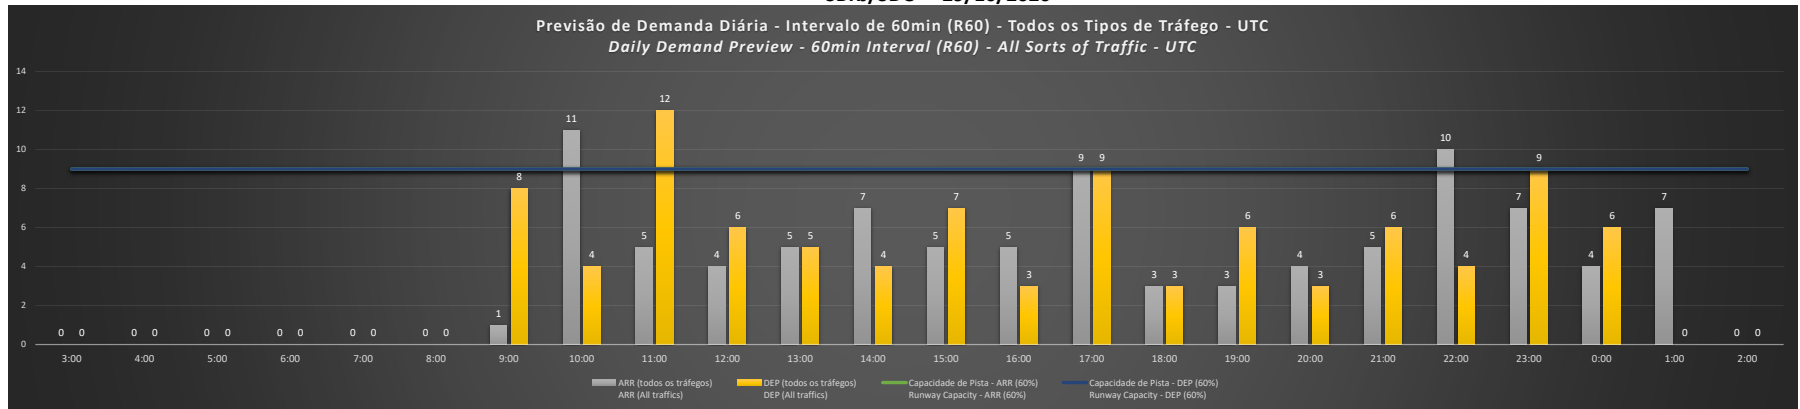

Visão Geral Semanal - Horários Recomendados para Inspeção em Voo

Weekly Overview - Recommended Flight Inspection Schedule

	3:00	4:00	5:00	6:00	7:00	8:00	9:00	10:00	11:00	12:00	13:00	14:00	15:00	16:00	17:00	18:00	19:00	20:00	21:00	22:00	23:00	0:00	1:00	2:00
26/10/2020	A/D	A/D	A/D	A/D	A/D	A/D	A/D	D	A	A/D	A/D	A/D	A/D	A/D	NR	A/D	A/D	A/D	A/D	D	A	A/D	A/D	A/D
27/10/2020	A/D	A/D	A/D	A/D	A/D	A/D	A/D	D	A	A/D	A/D	A/D	A/D	A/D	A/D	A/D	A/D	A/D	A/D	D	A/D	A/D	A/D	A/D
28/10/2020	A/D	A/D	A/D	A/D	A/D	A/D	A/D	A/D	A	A/D	A/D	A/D	A/D	A/D	A/D	A/D	A/D	A/D	A/D	D	A	A/D	A/D	A/D
29/10/2020	A/D	A/D	A/D	A/D	A/D	A/D	A/D	D	A	A/D	A/D	A/D	A/D	A/D	NR	A/D	A/D	A/D	A/D	D	A	A/D	A/D	A/D
30/10/2020	A/D	A/D	A/D	A/D	A/D	A/D	A/D	D	A	A/D	A/D	A/D	A/D	A/D	NR	A/D	A/D	A/D	A/D	D	A	A/D	A/D	A/D
31/10/2020	A/D	A/D	A/D	A/D	A/D	A/D	A/D	D	A	A/D	A/D	A/D	A/D	A/D	D	A/D	A/D	A/D	A/D	A/D	A/D	A/D	A/D	A/D
01/11/2020	A/D	A/D	A/D	A/D	A/D	A/D	A/D	A/D	A/D	A/D	A/D	A/D	A/D	A/D	A	A/D	A/D	A/D	A/D	A/D	A/D	A/D	A/D	A/D

A/D - Horário Recomendado para Inspeção em Voo (aproximação e decolagem)
 Recommended Flight Inspection Schedule (approach and departure)

A - Horário Recomendado para Inspeção em Voo (aproximação somente)
 Recommended Flight Inspection Schedule (approach only)

NR - Horário Não Recomendado para Inspeção em Voo
 Not Recommended Flight Inspection Schedule

D - Horário Recomendado para Inspeção em Voo (decolagem somente)
 Recommended Flight Inspection Schedule (departure only)

SBRJ/SDU - 26/10/2020

SBRJ/SDU - 27/10/2020

SBRJ/SDU - 28/10/2020

SBRJ/SDU - 29/10/2020

SBRJ/SDU - 30/10/2020

SBRJ/SDU - 31/10/2020

SBRJ/SDU - 01/11/2020