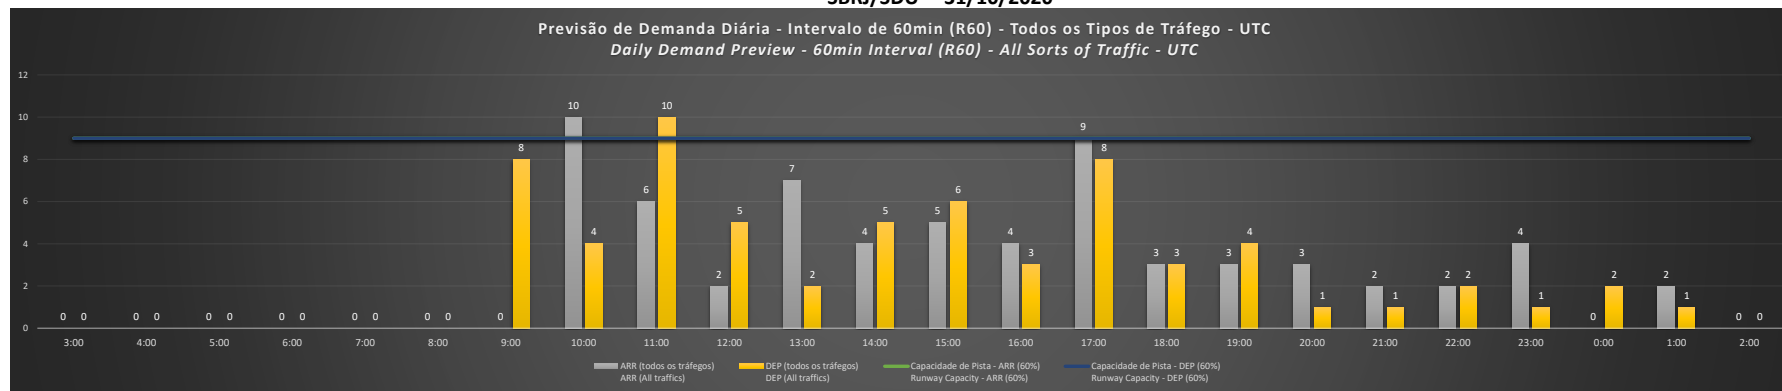

Visão Geral Semanal - Horários Recomendados para Inspeção em Voo

Weekly Overview - Recommended Flight Inspection Schedule

	3:00	4:00	5:00	6:00	7:00	8:00	9:00	10:00	11:00	12:00	13:00	14:00	15:00	16:00	17:00	18:00	19:00	20:00	21:00	22:00	23:00	0:00	1:00	2:00
26/10/2020	A/D	A/D	A/D	A/D	A/D	A/D	A/D	D	A	A/D	A/D	A/D	A/D	A/D	NR	A/D	A/D	A/D	A/D	D	A	A/D	A/D	A/D
27/10/2020	A/D	A/D	A/D	A/D	A/D	A/D	A/D	D	A	A/D	A/D	A/D	A/D	A/D	A/D	A/D	A/D	A/D	A/D	D	A/D	A/D	A/D	A/D
28/10/2020	A/D	A/D	A/D	A/D	A/D	A/D	A/D	A/D	A	A/D	A/D	A/D	A/D	A/D	A/D	A/D	A/D	A/D	A/D	D	A	A/D	A/D	A/D
29/10/2020	A/D	A/D	A/D	A/D	A/D	A/D	A/D	D	A	A/D	A/D	A/D	A/D	A/D	NR	A/D	A/D	A/D	A/D	D	A	A/D	A/D	A/D
30/10/2020	A/D	A/D	A/D	A/D	A/D	A/D	A/D	D	A	A/D	A/D	A/D	A/D	A/D	NR	A/D	A/D	A/D	A/D	D	A	A/D	A/D	A/D
31/10/2020	A/D	A/D	A/D	A/D	A/D	A/D	A/D	D	A	A/D	A/D	A/D	A/D	A/D	D	A/D	A/D	A/D	A/D	A/D	A/D	A/D	A/D	A/D
01/11/2020	A/D	A/D	A/D	A/D	A/D	A/D	A/D	A/D	A/D	A/D	A/D	A/D	A/D	A/D	A	A/D	A/D	A/D	A/D	A/D	A/D	A/D	A/D	A/D

A/D - Horário Recomendado para Inspeção em Voo (aproximação e decolagem)
 Recommended Flight Inspection Schedule (approach and departure)

A - Horário Recomendado para Inspeção em Voo (aproximação somente)
 Recommended Flight Inspection Schedule (approach only)

NR - Horário Não Recomendado para Inspeção em Voo
 Not Recommended Flight Inspection Schedule

D - Horário Recomendado para Inspeção em Voo (decolagem somente)
 Recommended Flight Inspection Schedule (departure only)

SBRJ/SDU - 26/10/2020

SBRJ/SDU - 27/10/2020

SBRJ/SDU - 28/10/2020

SBRJ/SDU - 29/10/2020

SBRJ/SDU - 30/10/2020

SBRJ/SDU - 31/10/2020

SBRJ/SDU - 01/11/2020