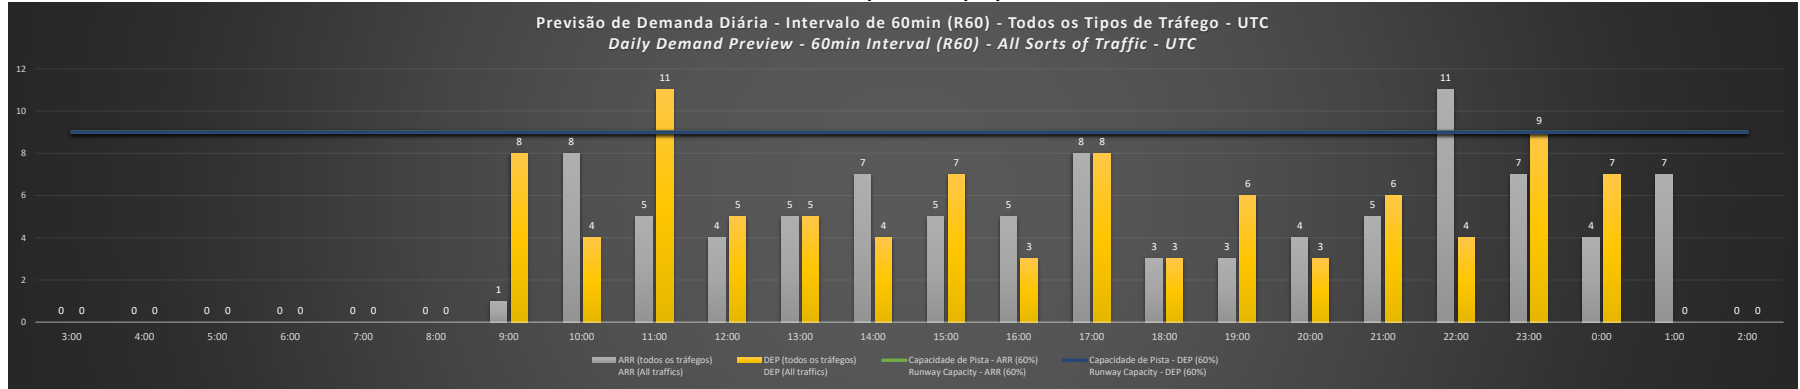

Visão Geral Semanal - Horários Recomendados para Inspeção em Voo

Weekly Overview - Recommended Flight Inspection Schedule

	3:00	4:00	5:00	6:00	7:00	8:00	9:00	10:00	11:00	12:00	13:00	14:00	15:00	16:00	17:00	18:00	19:00	20:00	21:00	22:00	23:00	0:00	1:00	2:00
26/10/2020	A/D	A/D	A/D	A/D	A/D	A/D	A/D	D	A	A/D	A/D	A/D	A/D	A/D	NR	A/D	A/D	A/D	A/D	D	A	A/D	A/D	A/D
27/10/2020	A/D	A/D	A/D	A/D	A/D	A/D	A/D	D	A	A/D	A/D	A/D	A/D	A/D	A/D	A/D	A/D	A/D	A/D	D	A/D	A/D	A/D	A/D
28/10/2020	A/D	A/D	A/D	A/D	A/D	A/D	A/D	A/D	A	A/D	A/D	A/D	A/D	A/D	A/D	A/D	A/D	A/D	A/D	D	A	A/D	A/D	A/D
29/10/2020	A/D	A/D	A/D	A/D	A/D	A/D	A/D	D	A	A/D	A/D	A/D	A/D	A/D	NR	A/D	A/D	A/D	A/D	D	A	A/D	A/D	A/D
30/10/2020	A/D	A/D	A/D	A/D	A/D	A/D	A/D	D	A	A/D	A/D	A/D	A/D	A/D	NR	A/D	A/D	A/D	A/D	D	A	A/D	A/D	A/D
31/10/2020	A/D	A/D	A/D	A/D	A/D	A/D	A/D	D	A	A/D	A/D	A/D	A/D	A/D	D	A/D	A/D	A/D	A/D	A/D	A/D	A/D	A/D	A/D
01/11/2020	A/D	A/D	A/D	A/D	A/D	A/D	A/D	A/D	A/D	A/D	A/D	A/D	A/D	A/D	A	A/D	A/D	A/D	A/D	A/D	A/D	A/D	A/D	A/D

A/D - Horário Recomendado para Inspeção em Voo (aproximação e decolagem)
 Recommended Flight Inspection Schedule (approach and departure)

A - Horário Recomendado para Inspeção em Voo (aproximação somente)
 Recommended Flight Inspection Schedule (approach only)

NR - Horário Não Recomendado para Inspeção em Voo
 Not Recommended Flight Inspection Schedule

D - Horário Recomendado para Inspeção em Voo (decolagem somente)
 Recommended Flight Inspection Schedule (departure only)

SBRJ/SDU - 26/10/2020

SBRJ/SDU - 27/10/2020

SBRJ/SDU - 28/10/2020

SBRJ/SDU - 29/10/2020

SBRJ/SDU - 30/10/2020

SBRJ/SDU - 31/10/2020

SBRJ/SDU - 01/11/2020