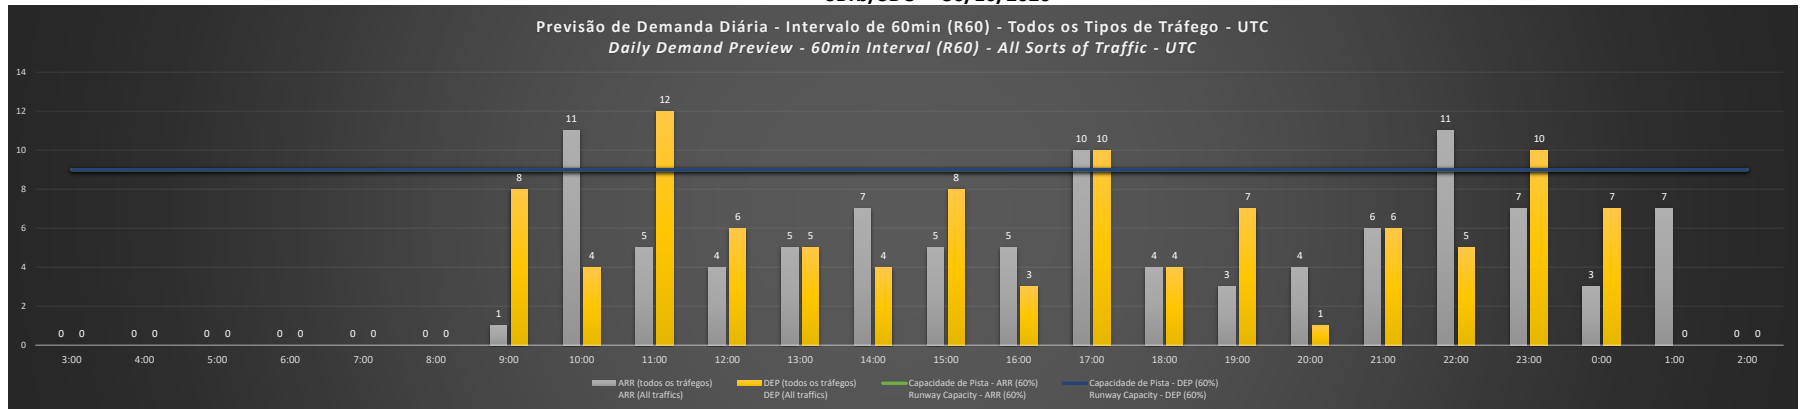

Visão Geral Semanal - Horários Recomendados para Inspeção em Voo

Weekly Overview - Recommended Flight Inspection Schedule

	3:00	4:00	5:00	6:00	7:00	8:00	9:00	10:00	11:00	12:00	13:00	14:00	15:00	16:00	17:00	18:00	19:00	20:00	21:00	22:00	23:00	0:00	1:00	2:00
26/10/2020	A/D	A/D	A/D	A/D	A/D	A/D	A/D	D	A	A/D	A/D	A/D	A/D	A/D	NR	A/D	A/D	A/D	A/D	D	A	A/D	A/D	A/D
27/10/2020	A/D	A/D	A/D	A/D	A/D	A/D	A/D	D	A	A/D	A/D	A/D	A/D	A/D	A/D	A/D	A/D	A/D	A/D	D	A/D	A/D	A/D	A/D
28/10/2020	A/D	A/D	A/D	A/D	A/D	A/D	A/D	A/D	A	A/D	A/D	A/D	A/D	A/D	A/D	A/D	A/D	A/D	A/D	D	A	A/D	A/D	A/D
29/10/2020	A/D	A/D	A/D	A/D	A/D	A/D	A/D	D	A	A/D	A/D	A/D	A/D	A/D	NR	A/D	A/D	A/D	A/D	D	A	A/D	A/D	A/D
30/10/2020	A/D	A/D	A/D	A/D	A/D	A/D	A/D	D	A	A/D	A/D	A/D	A/D	A/D	NR	A/D	A/D	A/D	A/D	D	A	A/D	A/D	A/D
31/10/2020	A/D	A/D	A/D	A/D	A/D	A/D	A/D	D	A	A/D	A/D	A/D	A/D	A/D	D	A/D	A/D	A/D	A/D	A/D	A/D	A/D	A/D	A/D
01/11/2020	A/D	A/D	A/D	A/D	A/D	A/D	A/D	A/D	A/D	A/D	A/D	A/D	A/D	A/D	A	A/D	A/D	A/D	A/D	A/D	A/D	A/D	A/D	A/D

A/D - Horário Recomendado para Inspeção em Voo (aproximação e decolagem)
 Recommended Flight Inspection Schedule (approach and departure)

A - Horário Recomendado para Inspeção em Voo (aproximação somente)
 Recommended Flight Inspection Schedule (approach only)

NR - Horário Não Recomendado para Inspeção em Voo
 Not Recommended Flight Inspection Schedule

D - Horário Recomendado para Inspeção em Voo (decolagem somente)
 Recommended Flight Inspection Schedule (departure only)

SBRJ/SDU - 26/10/2020

SBRJ/SDU - 27/10/2020

SBRJ/SDU - 28/10/2020

SBRJ/SDU - 29/10/2020

SBRJ/SDU - 30/10/2020

SBRJ/SDU - 31/10/2020

SBRJ/SDU - 01/11/2020