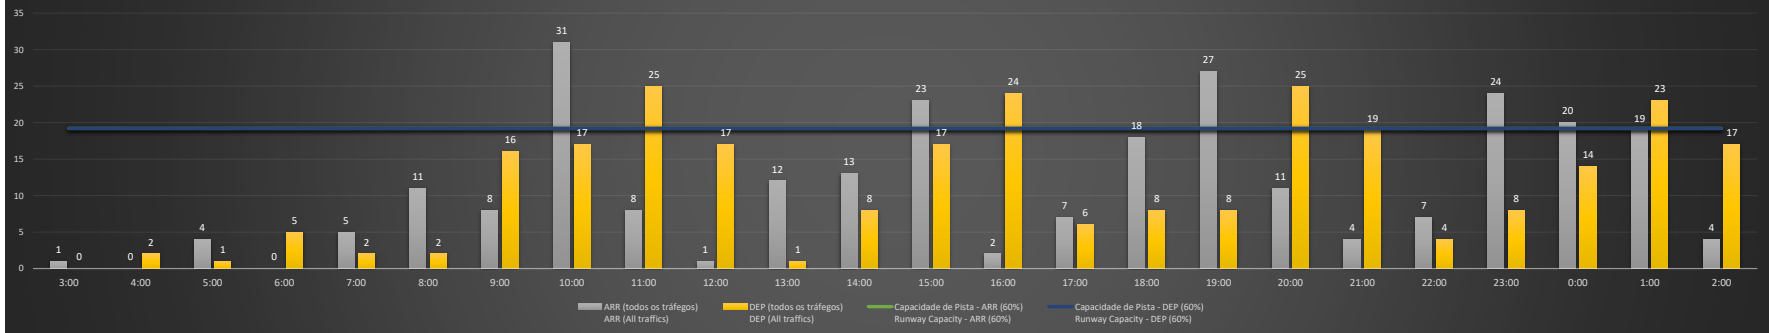

Visão Geral Semanal - Horários Recomendados para Inspeção em Voo

Weekly Overview - Recommended Flight Inspection Schedule

	3:00	4:00	5:00	6:00	7:00	8:00	9:00	10:00	11:00	12:00	13:00	14:00	15:00	16:00	17:00	18:00	19:00	20:00	21:00	22:00	23:00	0:00	1:00	2:00
02/11/2020	A/D	A/D	A/D	A/D	A/D	A/D	A/D	D	A	A/D	A/D	A/D	D	A	A/D	A/D	D	A	A/D	A/D	D	D	A	A/D
03/11/2020	A/D	A/D	A/D	A/D	A/D	D	A/D	D	A	A	A/D	A/D	D	A	A/D	A/D	D	A	A/D	A/D	D	D	A	A
04/11/2020	A/D	A/D	A/D	A/D	A/D	A/D	A/D	D	A	A/D	A/D	A/D	D	A	A/D	A/D	D	A	A/D	A/D	D	D	A/D	A/D
05/11/2020	A/D	A/D	A/D	A/D	A/D	A/D	A/D	D	A	A	A/D	A/D	D	A/D	A/D	A/D	D	A	A/D	A/D	A/D	D	A	A/D
06/11/2020	A/D	A/D	A/D	A/D	A/D	A/D	A/D	D	A	A	A/D	A/D	D	A	A/D	A/D	D	A	A/D	A/D	D	A/D	A	A/D
07/11/2020	A/D	A/D	A/D	A/D	A/D	A/D	A/D	D	A	A/D	A/D	A/D	D	A/D	A/D	A/D	D	A/D	A/D	A/D	A/D	A/D	A/D	A/D
08/11/2020	A/D	A/D	A/D	A/D	A/D	A/D	A/D	A/D	A/D	A/D	A/D	A/D	A/D	A	A/D	A/D	D	A	A/D	A/D	D	A/D	A	A/D

A/D - Horário Recomendado para Inspeção em Voo (aproximação e decolagem)
 Recommended Flight Inspection Schedule (approach and departure)

A - Horário Recomendado para Inspeção em Voo (aproximação somente)
 Recommended Flight Inspection Schedule (approach only)

NR - Horário Não Recomendado para Inspeção em Voo
 Not Recommended Flight Inspection Schedule

D - Horário Recomendado para Inspeção em Voo (decolagem somente)
 Recommended Flight Inspection Schedule (departure only)

SBGR/GRU - 02/11/2020

Previsão de Demanda Diária - Intervalo de 60min (R60) - Todos os Tipos de Tráfego - UTC
 Daily Demand Preview - 60min Interval (R60) - All Sorts of Traffic - UTC

SBGR/GRU - 03/11/2020