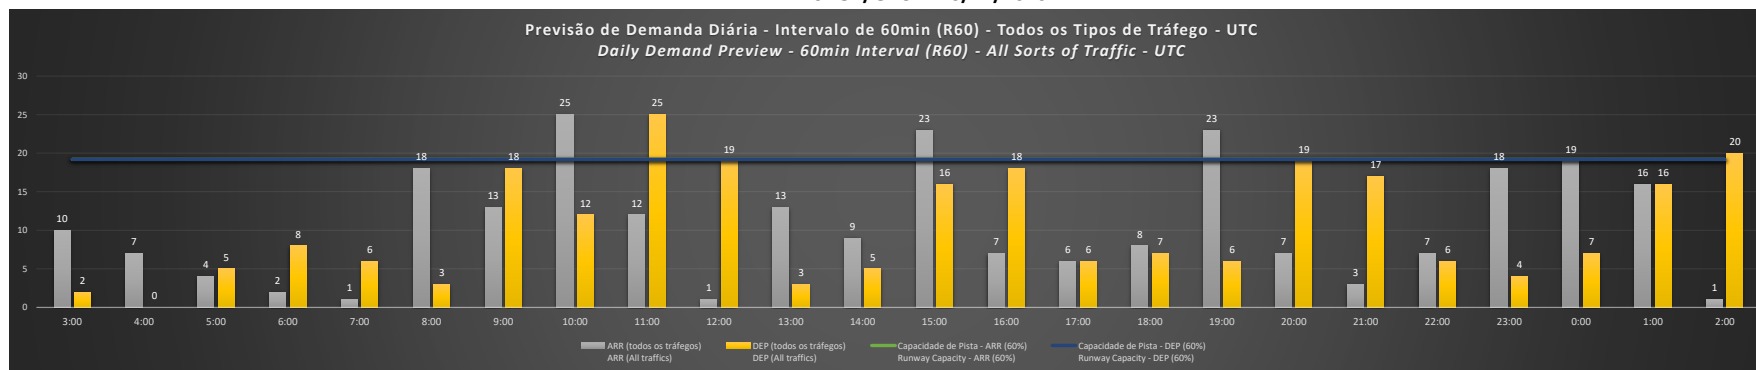

SBGR/GRU - 10/11/2020