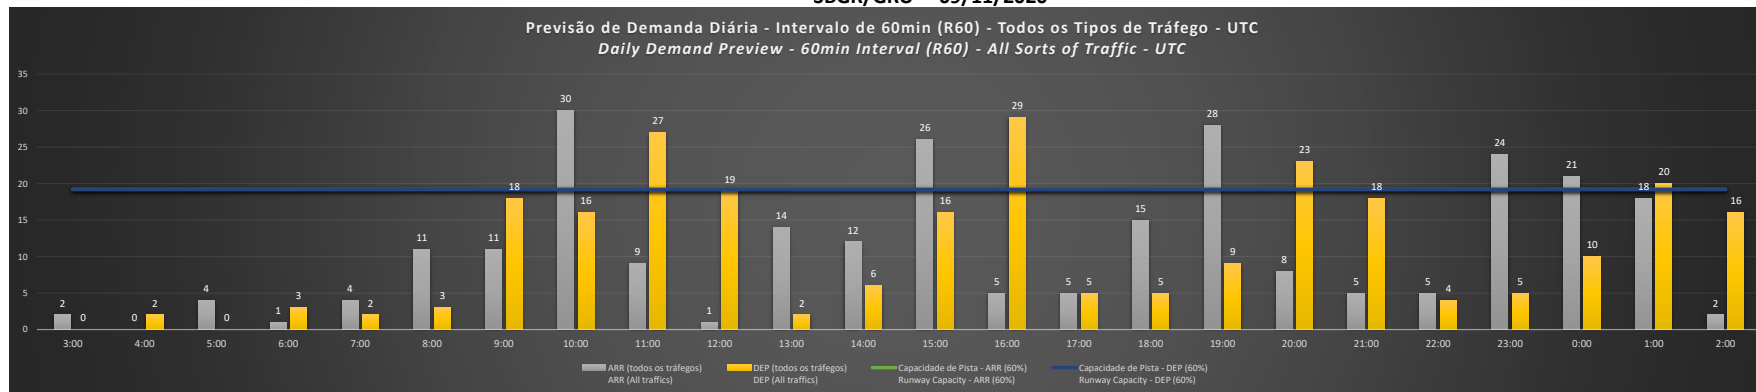

Visão Geral Semanal - Horários Recomendados para Inspeção em Voo

Weekly Overview - Recommended Flight Inspection Schedule

	3:00	4:00	5:00	6:00	7:00	8:00	9:00	10:00	11:00	12:00	13:00	14:00	15:00	16:00	17:00	18:00	19:00	20:00	21:00	22:00	23:00	0:00	1:00	2:00
09/11/2020	A/D	A/D	A/D	A/D	A/D	A/D	A/D	D	A	A/D	A/D	A/D	D	A	A/D	A/D	D	A	A/D	A/D	D	D	A	A/D
10/11/2020	A/D	A/D	A/D	A/D	A/D	A/D	A/D	D	A	A/D	A/D	A/D	D	A/D	A/D	A/D	D	A/D	A/D	A/D	A/D	A/D	A/D	A
11/11/2020	A/D	A/D	A/D	A/D	A/D	A/D	A/D	D	A	A/D	A/D	A/D	D	A	A/D	A/D	D	A	A/D	A/D	D	A/D	A/D	A/D
12/11/2020	A/D	A/D	A/D	A/D	A/D	A/D	A/D	D	A	A	A/D	A/D	D	A	A/D	A/D	D	A	A/D	A/D	A/D	D	A/D	A/D
13/11/2020	A/D	A/D	A/D	A/D	A/D	A/D	A/D	D	A	A	A/D	A/D	D	A	A/D	A/D	D	A	A/D	A/D	D	A/D	A	A/D
14/11/2020	A/D	A/D	A/D	A/D	A/D	A/D	A/D	D	A	A/D	A/D	A/D	D	A	A/D	A/D	D	A/D	A/D	A/D	A/D	A/D	A/D	A/D
15/11/2020	A/D	A/D	A/D	A/D	A/D	A/D	A/D	A/D	A/D	A/D	A/D	A/D	A/D	A	A/D	A/D	D	A	A/D	A/D	D	A/D	A	A/D

A/D - Horário Recomendado para Inspeção em Voo (aproximação e decolagem)
Recommended Flight Inspection Schedule (approach and departure)

A - Horário Recomendado para Inspeção em Voo (aproximação somente)
Recommended Flight Inspection Schedule (approach only)

NR - Horário Não Recomendado para Inspeção em Voo
Not Recommended Flight Inspection Schedule

D - Horário Recomendado para Inspeção em Voo (decolagem somente)
Recommended Flight Inspection Schedule (departure only)

SBGR/GRU - 09/11/2020