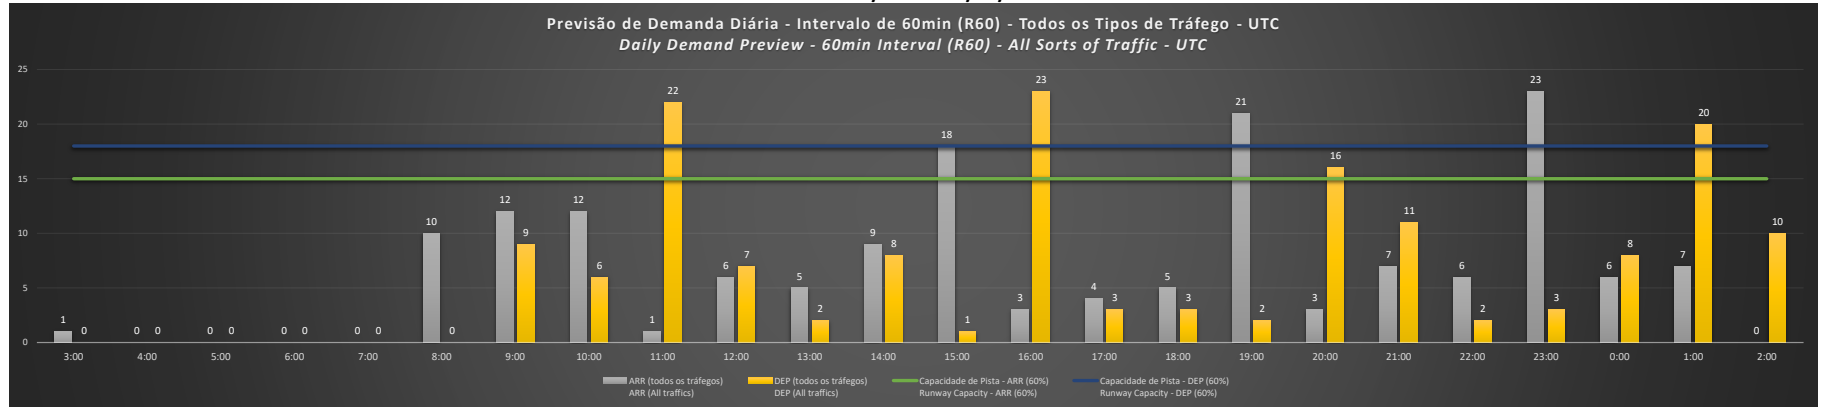

Visão Geral Semanal - Horários Recomendados para Inspeção em Voo

Weekly Overview - Recommended Flight Inspection Schedule

	3:00	4:00	5:00	6:00	7:00	8:00	9:00	10:00	11:00	12:00	13:00	14:00	15:00	16:00	17:00	18:00	19:00	20:00	21:00	22:00	23:00	0:00	1:00	2:00
09/11/2020	A/D	A/D	A/D	A/D	A/D	A/D	A/D	A/D	A	A/D	A/D	A/D	D	A	A/D	A/D	D	A/D	A/D	A/D	D	A/D	A	A/D
10/11/2020	A/D	A/D	A/D	A/D	A/D	A/D	A/D	A/D	A	A/D	A/D	A/D	D	A	A/D	A/D	D	A/D	A/D	A/D	D	A/D	A	A/D
11/11/2020	A/D	A/D	A/D	A/D	A/D	A/D	A/D	A/D	A	A/D	A/D	A/D	D	A	A/D	A/D	D	A/D	A/D	A/D	D	A/D	A	A/D
12/11/2020	A/D	A/D	A/D	A/D	A/D	A/D	A/D	A/D	A	A/D	A/D	A/D	D	A	A/D	A/D	D	A/D	A/D	A/D	D	A/D	A	A/D
13/11/2020	A/D	A/D	A/D	A/D	A/D	A/D	A/D	A/D	A	A/D	A/D	A/D	D	A	A/D	A/D	D	A	A/D	A/D	D	A/D	A/D	A/D
14/11/2020	A/D	A/D	A/D	A/D	A/D	A/D	A/D	A/D	A	A/D	A/D	A/D	D	A	A/D	A/D	A/D	A/D	A/D	A/D	D	A/D	A/D	A/D
15/11/2020	A/D	A/D	A/D	A/D	A/D	A/D	A/D	A/D	A	A/D	A/D	A/D	A/D	A	A/D	A/D	D	A/D	A/D	A/D	D	A/D	A/D	A/D

A/D - Horário Recomendado para Inspeção em Voo (aproximação e decolagem)
 Recommended Flight Inspection Schedule (approach and departure)

A - Horário Recomendado para Inspeção em Voo (aproximação somente)
 Recommended Flight Inspection Schedule (approach only)

NR - Horário Não Recomendado para Inspeção em Voo
 Not Recommended Flight Inspection Schedule

D - Horário Recomendado para Inspeção em Voo (decolagem somente)
 Recommended Flight Inspection Schedule (departure only)

SBKP/VCP - 09/11/2020

SBKP/VCP - 10/11/2020

SBKP/VCP - 11/11/2020

SBKP/VCP - 12/11/2020

SBKP/VCP - 13/11/2020

SBKP/VCP - 14/11/2020

SBKP/VCP - 15/11/2020