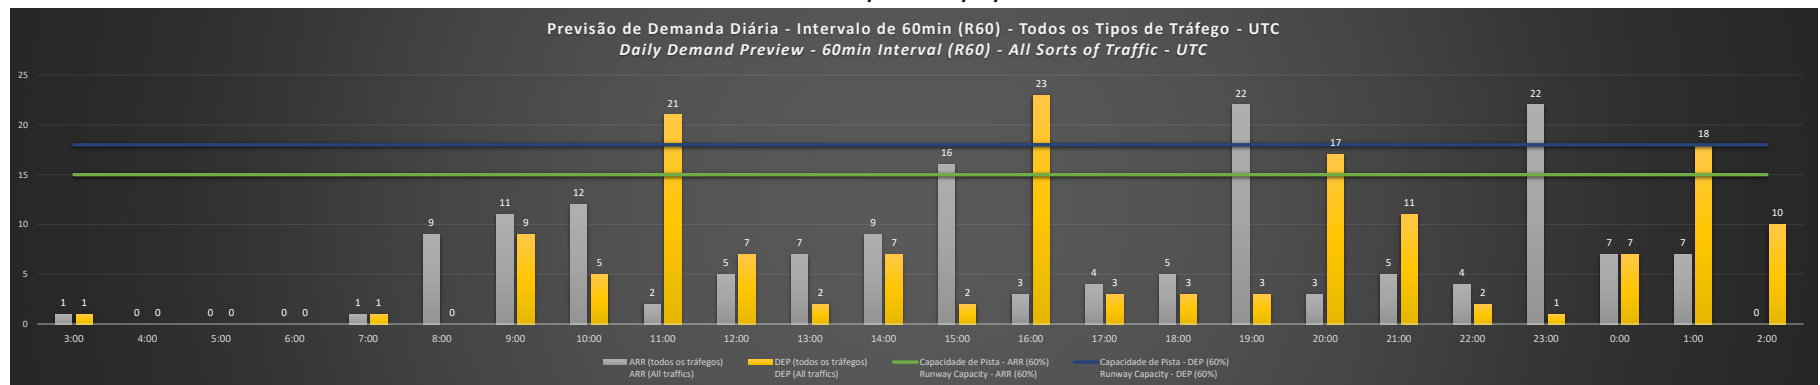

SBKP/VCP - 10/11/2020