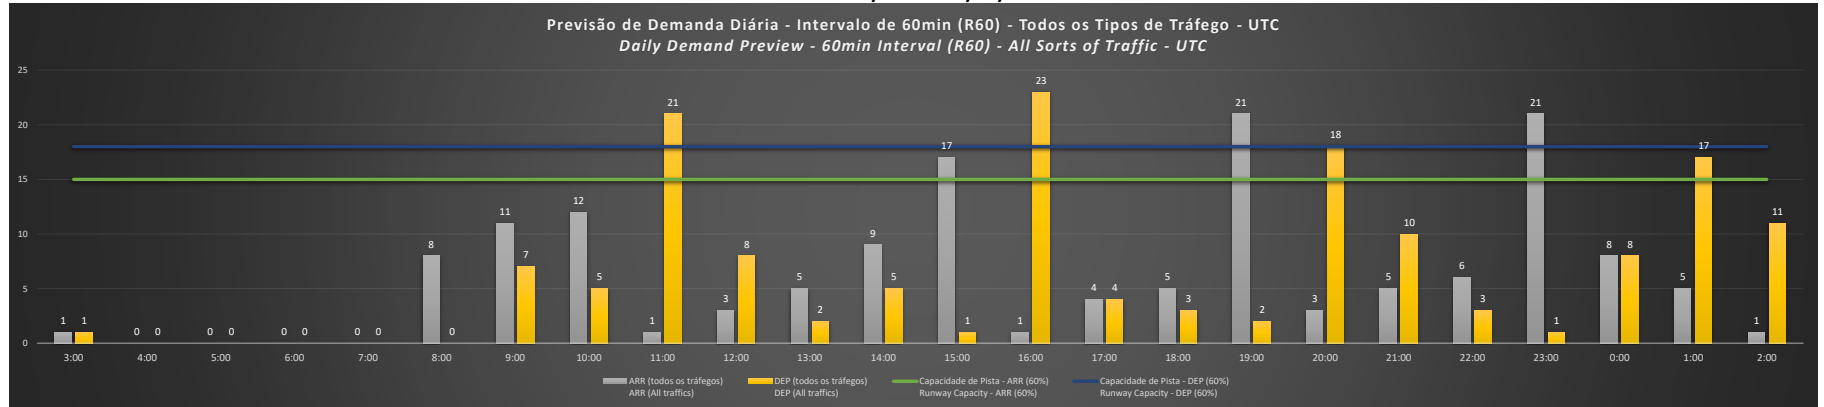

Visão Geral Semanal - Horários Recomendados para Inspeção em Voo

Weekly Overview - Recommended Flight Inspection Schedule

	3:00	4:00	5:00	6:00	7:00	8:00	9:00	10:00	11:00	12:00	13:00	14:00	15:00	16:00	17:00	18:00	19:00	20:00	21:00	22:00	23:00	0:00	1:00	2:00
09/11/2020	A/D	A/D	A/D	A/D	A/D	A/D	A/D	A/D	A	A/D	A/D	A/D	D	A	A/D	A/D	D	A/D	A/D	A/D	D	A/D	A	A/D
10/11/2020	A/D	A/D	A/D	A/D	A/D	A/D	A/D	A/D	A	A/D	A/D	A/D	D	A	A/D	A/D	D	A/D	A/D	A/D	D	A/D	A	A/D
11/11/2020	A/D	A/D	A/D	A/D	A/D	A/D	A/D	A/D	A	A/D	A/D	A/D	D	A	A/D	A/D	D	A/D	A/D	A/D	D	A/D	A	A/D
12/11/2020	A/D	A/D	A/D	A/D	A/D	A/D	A/D	A/D	A	A/D	A/D	A/D	D	A	A/D	A/D	D	A/D	A/D	A/D	D	A/D	A	A/D
13/11/2020	A/D	A/D	A/D	A/D	A/D	A/D	A/D	A/D	A	A/D	A/D	A/D	D	A	A/D	A/D	D	A	A/D	A/D	D	A/D	A/D	A/D
14/11/2020	A/D	A/D	A/D	A/D	A/D	A/D	A/D	A/D	A	A/D	A/D	A/D	D	A	A/D	A/D	A/D	A/D	A/D	A/D	D	A/D	A/D	A/D
15/11/2020	A/D	A/D	A/D	A/D	A/D	A/D	A/D	A/D	A	A/D	A/D	A/D	A/D	A	A/D	A/D	D	A/D	A/D	A/D	D	A/D	A/D	A/D

A/D - Horário Recomendado para Inspeção em Voo (aproximação e decolagem)
 Recommended Flight Inspection Schedule (approach and departure)

A - Horário Recomendado para Inspeção em Voo (aproximação somente)
 Recommended Flight Inspection Schedule (approach only)

NR - Horário Não Recomendado para Inspeção em Voo
 Not Recommended Flight Inspection Schedule

D - Horário Recomendado para Inspeção em Voo (decolagem somente)
 Recommended Flight Inspection Schedule (departure only)

SBKP/VCP - 09/11/2020

SBKP/VCP - 10/11/2020

SBKP/VCP - 11/11/2020

SBKP/VCP - 12/11/2020

SBKP/VCP - 13/11/2020

SBKP/VCP - 14/11/2020

SBKP/VCP - 15/11/2020