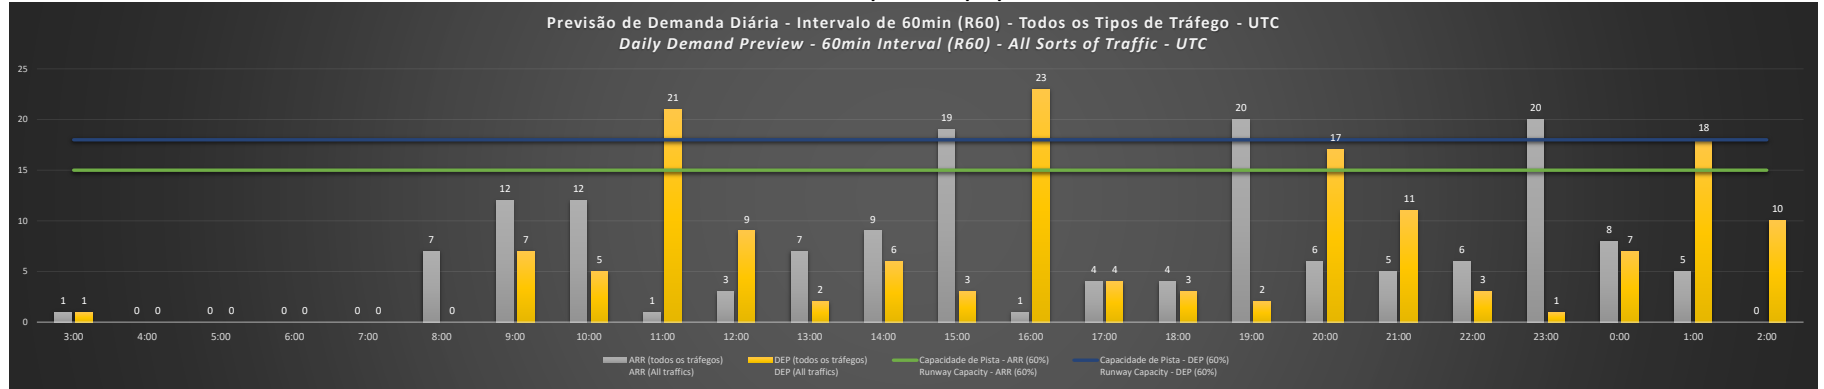

Visão Geral Semanal - Horários Recomendados para Inspeção em Voo

Weekly Overview - Recommended Flight Inspection Schedule

	3:00	4:00	5:00	6:00	7:00	8:00	9:00	10:00	11:00	12:00	13:00	14:00	15:00	16:00	17:00	18:00	19:00	20:00	21:00	22:00	23:00	0:00	1:00	2:00
09/11/2020	A/D	A/D	A/D	A/D	A/D	A/D	A/D	A/D	A	A/D	A/D	A/D	D	A	A/D	A/D	D	A/D	A/D	A/D	D	A/D	A	A/D
10/11/2020	A/D	A/D	A/D	A/D	A/D	A/D	A/D	A/D	A	A/D	A/D	A/D	D	A	A/D	A/D	D	A/D	A/D	A/D	D	A/D	A	A/D
11/11/2020	A/D	A/D	A/D	A/D	A/D	A/D	A/D	A/D	A	A/D	A/D	A/D	D	A	A/D	A/D	D	A/D	A/D	A/D	D	A/D	A	A/D
12/11/2020	A/D	A/D	A/D	A/D	A/D	A/D	A/D	A/D	A	A/D	A/D	A/D	D	A	A/D	A/D	D	A/D	A/D	A/D	D	A/D	A	A/D
13/11/2020	A/D	A/D	A/D	A/D	A/D	A/D	A/D	A/D	A	A/D	A/D	A/D	D	A	A/D	A/D	D	A	A/D	A/D	D	A/D	A/D	A/D
14/11/2020	A/D	A/D	A/D	A/D	A/D	A/D	A/D	A/D	A	A/D	A/D	A/D	D	A	A/D	A/D	A/D	A/D	A/D	A/D	D	A/D	A/D	A/D
15/11/2020	A/D	A/D	A/D	A/D	A/D	A/D	A/D	A/D	A	A/D	A/D	A/D	A/D	A	A/D	A/D	D	A/D	A/D	A/D	D	A/D	A/D	A/D

A/D - Horário Recomendado para Inspeção em Voo (aproximação e decolagem)
 Recommended Flight Inspection Schedule (approach and departure)

A - Horário Recomendado para Inspeção em Voo (aproximação somente)
 Recommended Flight Inspection Schedule (approach only)

NR - Horário Não Recomendado para Inspeção em Voo
 Not Recommended Flight Inspection Schedule

D - Horário Recomendado para Inspeção em Voo (decolagem somente)
 Recommended Flight Inspection Schedule (departure only)

SBKP/VCP - 09/11/2020

SBKP/VCP - 10/11/2020

SBKP/VCP - 11/11/2020

SBKP/VCP - 12/11/2020

SBKP/VCP - 13/11/2020

SBKP/VCP - 14/11/2020

SBKP/VCP - 15/11/2020