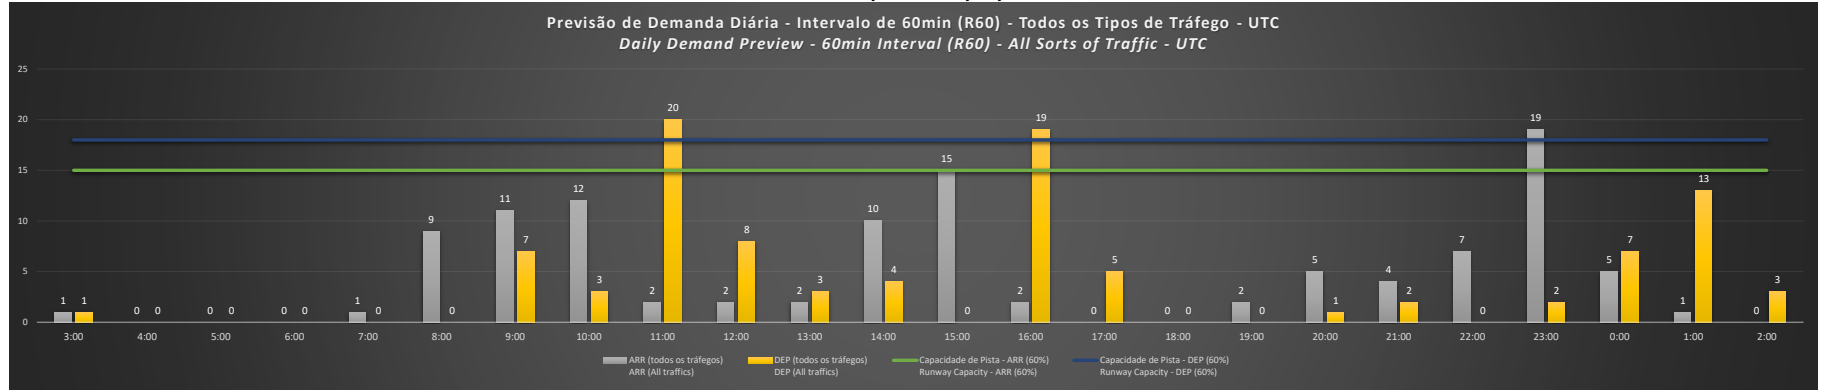

Visão Geral Semanal - Horários Recomendados para Inspeção em Voo

Weekly Overview - Recommended Flight Inspection Schedule

	3:00	4:00	5:00	6:00	7:00	8:00	9:00	10:00	11:00	12:00	13:00	14:00	15:00	16:00	17:00	18:00	19:00	20:00	21:00	22:00	23:00	0:00	1:00	2:00
09/11/2020	A/D	A/D	A/D	A/D	A/D	A/D	A/D	A/D	A	A/D	A/D	A/D	D	A	A/D	A/D	D	A/D	A/D	A/D	D	A/D	A	A/D
10/11/2020	A/D	A/D	A/D	A/D	A/D	A/D	A/D	A/D	A	A/D	A/D	A/D	D	A	A/D	A/D	D	A/D	A/D	A/D	D	A/D	A	A/D
11/11/2020	A/D	A/D	A/D	A/D	A/D	A/D	A/D	A/D	A	A/D	A/D	A/D	D	A	A/D	A/D	D	A/D	A/D	A/D	D	A/D	A	A/D
12/11/2020	A/D	A/D	A/D	A/D	A/D	A/D	A/D	A/D	A	A/D	A/D	A/D	D	A	A/D	A/D	D	A/D	A/D	A/D	D	A/D	A	A/D
13/11/2020	A/D	A/D	A/D	A/D	A/D	A/D	A/D	A/D	A	A/D	A/D	A/D	D	A	A/D	A/D	D	A	A/D	A/D	D	A/D	A/D	A/D
14/11/2020	A/D	A/D	A/D	A/D	A/D	A/D	A/D	A/D	A	A/D	A/D	A/D	D	A	A/D	A/D	A/D	A/D	A/D	A/D	D	A/D	A/D	A/D
15/11/2020	A/D	A/D	A/D	A/D	A/D	A/D	A/D	A/D	A	A/D	A/D	A/D	A/D	A	A/D	A/D	D	A/D	A/D	A/D	D	A/D	A/D	A/D

A/D - Horário Recomendado para Inspeção em Voo (aproximação e decolagem)
 Recommended Flight Inspection Schedule (approach and departure)

A - Horário Recomendado para Inspeção em Voo (aproximação somente)
 Recommended Flight Inspection Schedule (approach only)

NR - Horário Não Recomendado para Inspeção em Voo
 Not Recommended Flight Inspection Schedule

D - Horário Recomendado para Inspeção em Voo (decolagem somente)
 Recommended Flight Inspection Schedule (departure only)

SBKP/VCP - 09/11/2020

SBKP/VCP - 10/11/2020

SBKP/VCP - 11/11/2020

SBKP/VCP - 12/11/2020

SBKP/VCP - 13/11/2020

SBKP/VCP - 14/11/2020

SBKP/VCP - 15/11/2020