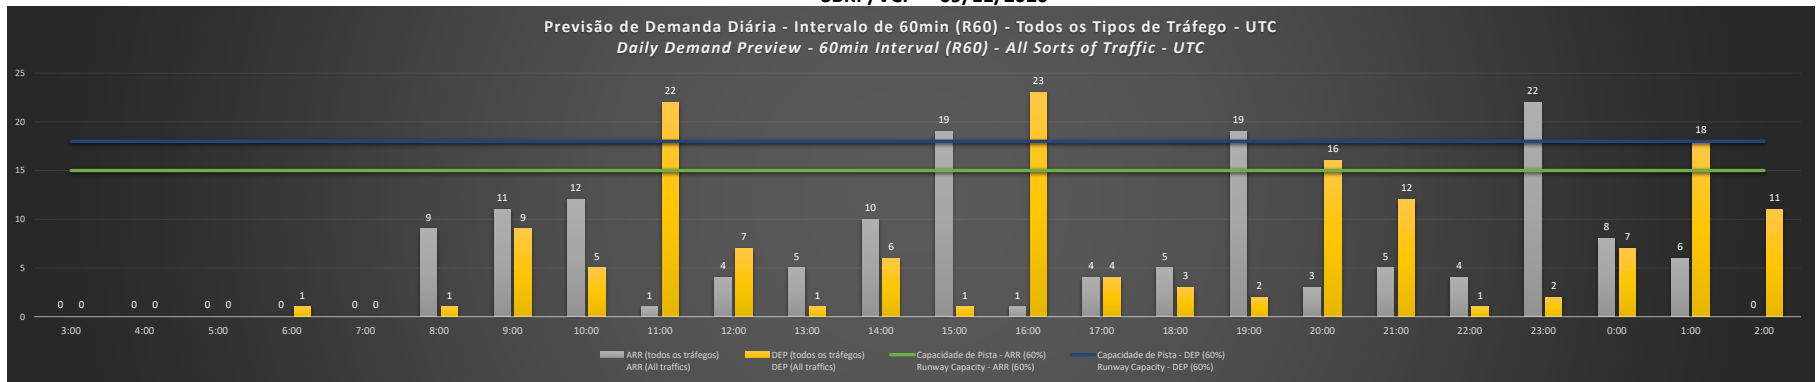

Visão Geral Semanal - Horários Recomendados para Inspeção em Voo

Weekly Overview - Recommended Flight Inspection Schedule

	3:00	4:00	5:00	6:00	7:00	8:00	9:00	10:00	11:00	12:00	13:00	14:00	15:00	16:00	17:00	18:00	19:00	20:00	21:00	22:00	23:00	0:00	1:00	2:00
09/11/2020	A/D	A/D	A/D	A/D	A/D	A/D	A/D	A/D	A	A/D	A/D	A/D	D	A	A/D	A/D	D	A/D	A/D	A/D	D	A/D	A	A/D
10/11/2020	A/D	A/D	A/D	A/D	A/D	A/D	A/D	A/D	A	A/D	A/D	A/D	D	A	A/D	A/D	D	A/D	A/D	A/D	D	A/D	A	A/D
11/11/2020	A/D	A/D	A/D	A/D	A/D	A/D	A/D	A/D	A	A/D	A/D	A/D	D	A	A/D	A/D	D	A/D	A/D	A/D	D	A/D	A	A/D
12/11/2020	A/D	A/D	A/D	A/D	A/D	A/D	A/D	A/D	A	A/D	A/D	A/D	D	A	A/D	A/D	D	A/D	A/D	A/D	D	A/D	A	A/D
13/11/2020	A/D	A/D	A/D	A/D	A/D	A/D	A/D	A/D	A	A/D	A/D	A/D	D	A	A/D	A/D	D	A	A/D	A/D	D	A/D	A/D	A/D
14/11/2020	A/D	A/D	A/D	A/D	A/D	A/D	A/D	A/D	A	A/D	A/D	A/D	D	A	A/D	A/D	A/D	A/D	A/D	A/D	D	A/D	A/D	A/D
15/11/2020	A/D	A/D	A/D	A/D	A/D	A/D	A/D	A/D	A	A/D	A/D	A/D	A/D	A	A/D	A/D	D	A/D	A/D	A/D	D	A/D	A/D	A/D

A/D - Horário Recomendado para Inspeção em Voo (aproximação e decolagem)
Recommended Flight Inspection Schedule (approach and departure)

A - Horário Recomendado para Inspeção em Voo (aproximação somente)
Recommended Flight Inspection Schedule (approach only)

NR - Horário Não Recomendado para Inspeção em Voo
Not Recommended Flight Inspection Schedule

D - Horário Recomendado para Inspeção em Voo (decolagem somente)
Recommended Flight Inspection Schedule (departure only)

SBKP/VCP - 09/11/2020