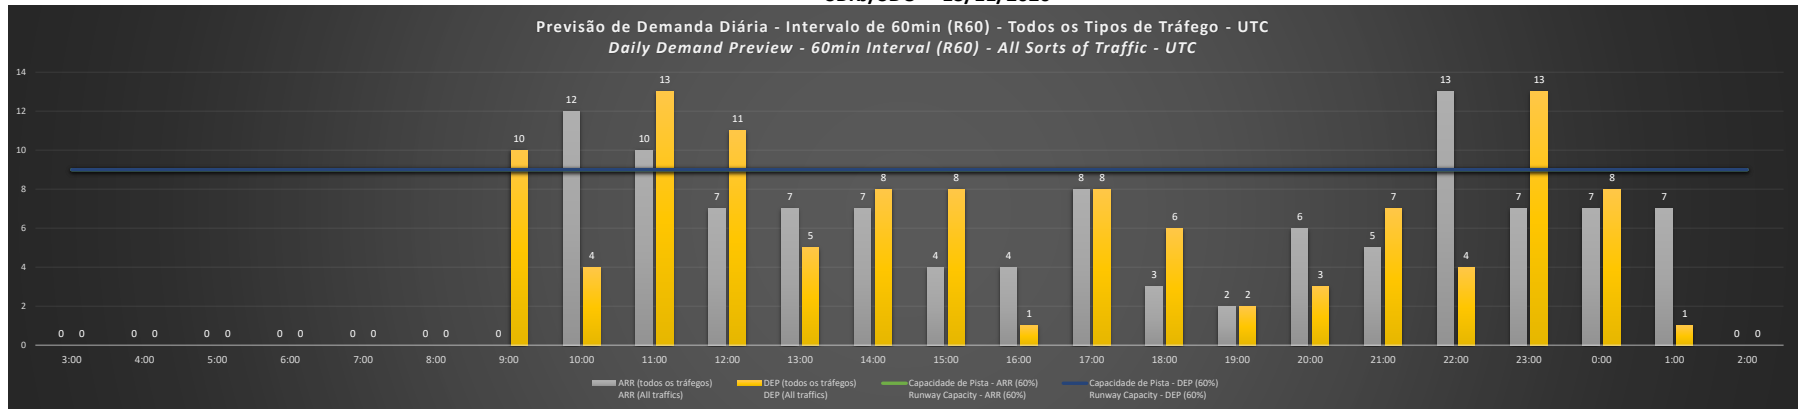

Visão Geral Semanal - Horários Recomendados para Inspeção em Voo

Weekly Overview - Recommended Flight Inspection Schedule

	3:00	4:00	5:00	6:00	7:00	8:00	9:00	10:00	11:00	12:00	13:00	14:00	15:00	16:00	17:00	18:00	19:00	20:00	21:00	22:00	23:00	0:00	1:00	2:00
09/11/2020	A/D	A/D	A/D	A/D	A/D	A/D	A	D	NR	A	A/D	A/D	A/D	A/D	A/D	A/D	A/D	A/D	A/D	D	A	A/D	A/D	A/D
10/11/2020	A/D	A/D	A/D	A/D	A/D	A/D	A	D	NR	A	A/D	A/D	A/D	A/D	A/D	A/D	A/D	A/D	A/D	D	A/D	A/D	A/D	A/D
11/11/2020	A/D	A/D	A/D	A/D	A/D	A/D	A	A/D	NR	A	A/D	A/D	A/D	A/D	A/D	A/D	A/D	A/D	A/D	D	A	A/D	A/D	A/D
12/11/2020	A/D	A/D	A/D	A/D	A/D	A/D	A	D	NR	A	A/D	A/D	A/D	A/D	A/D	A/D	A/D	A/D	A/D	D	A	A/D	A/D	A/D
13/11/2020	A/D	A/D	A/D	A/D	A/D	A/D	A	D	NR	A	A/D	A/D	A/D	A/D	A/D	A/D	A/D	A/D	A/D	D	A	A/D	A/D	A/D
14/11/2020	A/D	A/D	A/D	A/D	A/D	A/D	A	D	NR	A	A/D	A/D	A/D	A/D	A/D	A/D	A/D	A/D	A/D	A/D	A/D	A/D	A/D	A/D
15/11/2020	A/D	A/D	A/D	A/D	A/D	A/D	A/D	A/D	A/D	A/D	A/D	A/D	A/D	A/D	A/D	A/D	A/D	A/D	A/D	D	A	A/D	A/D	A/D

A/D - Horário Recomendado para Inspeção em Voo (aproximação e decolagem)
 Recommended Flight Inspection Schedule (approach and departure)

A - Horário Recomendado para Inspeção em Voo (aproximação somente)
 Recommended Flight Inspection Schedule (approach only)

NR - Horário Não Recomendado para Inspeção em Voo
 Not Recommended Flight Inspection Schedule

D - Horário Recomendado para Inspeção em Voo (decolagem somente)
 Recommended Flight Inspection Schedule (departure only)

SBRJ/SDU - 09/11/2020

SBRJ/SDU - 10/11/2020

SBRJ/SDU - 11/11/2020

SBRJ/SDU - 12/11/2020

SBRJ/SDU - 13/11/2020

SBRJ/SDU - 14/11/2020

SBRJ/SDU - 15/11/2020