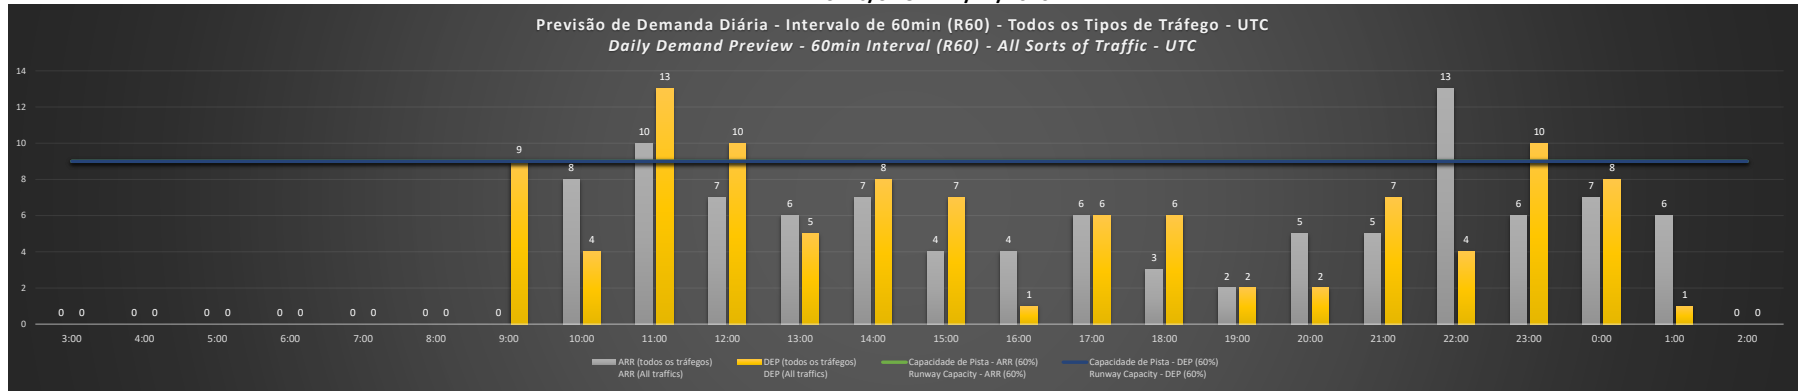

Visão Geral Semanal - Horários Recomendados para Inspeção em Voo

Weekly Overview - Recommended Flight Inspection Schedule

	3:00	4:00	5:00	6:00	7:00	8:00	9:00	10:00	11:00	12:00	13:00	14:00	15:00	16:00	17:00	18:00	19:00	20:00	21:00	22:00	23:00	0:00	1:00	2:00
09/11/2020	A/D	A/D	A/D	A/D	A/D	A/D	A	D	NR	A	A/D	A/D	A/D	A/D	A/D	A/D	A/D	A/D	A/D	D	A	A/D	A/D	A/D
10/11/2020	A/D	A/D	A/D	A/D	A/D	A/D	A	D	NR	A	A/D	A/D	A/D	A/D	A/D	A/D	A/D	A/D	A/D	D	A/D	A/D	A/D	A/D
11/11/2020	A/D	A/D	A/D	A/D	A/D	A/D	A	A/D	NR	A	A/D	A/D	A/D	A/D	A/D	A/D	A/D	A/D	A/D	D	A	A/D	A/D	A/D
12/11/2020	A/D	A/D	A/D	A/D	A/D	A/D	A	D	NR	A	A/D	A/D	A/D	A/D	A/D	A/D	A/D	A/D	A/D	D	A	A/D	A/D	A/D
13/11/2020	A/D	A/D	A/D	A/D	A/D	A/D	A	D	NR	A	A/D	A/D	A/D	A/D	A/D	A/D	A/D	A/D	A/D	D	A	A/D	A/D	A/D
14/11/2020	A/D	A/D	A/D	A/D	A/D	A/D	A	D	NR	A	A/D	A/D	A/D	A/D	A/D	A/D	A/D	A/D	A/D	A/D	A/D	A/D	A/D	A/D
15/11/2020	A/D	A/D	A/D	A/D	A/D	A/D	A/D	A/D	A/D	A/D	A/D	A/D	A/D	A/D	A/D	A/D	A/D	A/D	A/D	D	A	A/D	A/D	A/D

A/D - Horário Recomendado para Inspeção em Voo (aproximação e decolagem)
 Recommended Flight Inspection Schedule (approach and departure)

A - Horário Recomendado para Inspeção em Voo (aproximação somente)
 Recommended Flight Inspection Schedule (approach only)

NR - Horário Não Recomendado para Inspeção em Voo
 Not Recommended Flight Inspection Schedule

D - Horário Recomendado para Inspeção em Voo (decolagem somente)
 Recommended Flight Inspection Schedule (departure only)

SBRJ/SDU - 09/11/2020

SBRJ/SDU - 10/11/2020

SBRJ/SDU - 11/11/2020

SBRJ/SDU - 12/11/2020

SBRJ/SDU - 13/11/2020

SBRJ/SDU - 14/11/2020

SBRJ/SDU - 15/11/2020