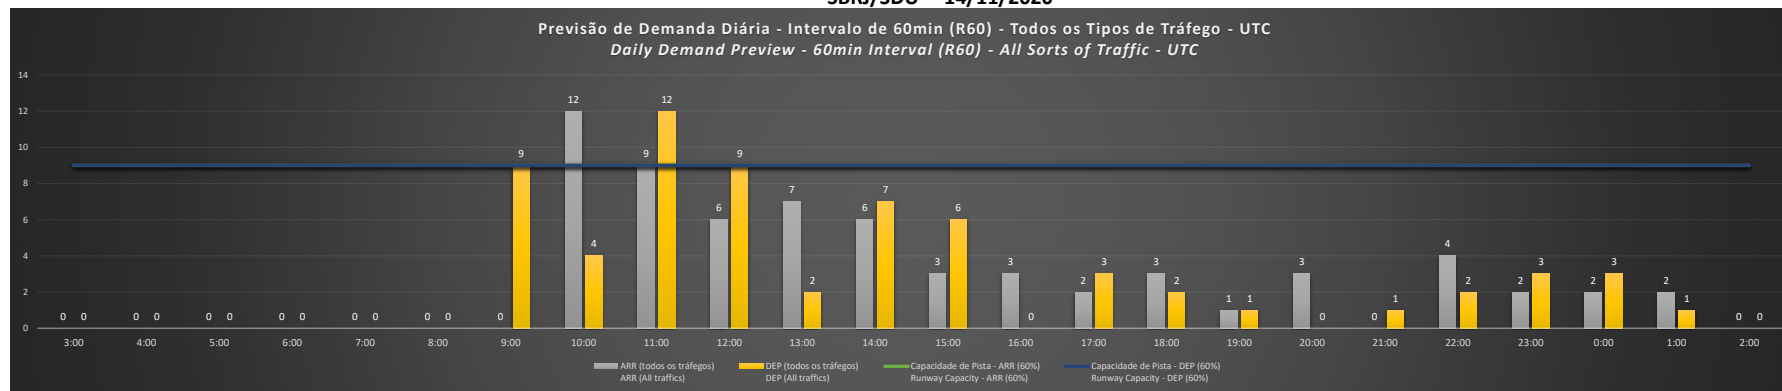

Visão Geral Semanal - Horários Recomendados para Inspeção em Voo

Weekly Overview - Recommended Flight Inspection Schedule

	3:00	4:00	5:00	6:00	7:00	8:00	9:00	10:00	11:00	12:00	13:00	14:00	15:00	16:00	17:00	18:00	19:00	20:00	21:00	22:00	23:00	0:00	1:00	2:00
09/11/2020	A/D	A/D	A/D	A/D	A/D	A/D	A	D	NR	A	A/D	A/D	A/D	A/D	A/D	A/D	A/D	A/D	A/D	D	A	A/D	A/D	A/D
10/11/2020	A/D	A/D	A/D	A/D	A/D	A/D	A	D	NR	A	A/D	A/D	A/D	A/D	A/D	A/D	A/D	A/D	A/D	D	A/D	A/D	A/D	A/D
11/11/2020	A/D	A/D	A/D	A/D	A/D	A/D	A	A/D	NR	A	A/D	A/D	A/D	A/D	A/D	A/D	A/D	A/D	A/D	D	A	A/D	A/D	A/D
12/11/2020	A/D	A/D	A/D	A/D	A/D	A/D	A	D	NR	A	A/D	A/D	A/D	A/D	A/D	A/D	A/D	A/D	A/D	D	A	A/D	A/D	A/D
13/11/2020	A/D	A/D	A/D	A/D	A/D	A/D	A	D	NR	A	A/D	A/D	A/D	A/D	A/D	A/D	A/D	A/D	A/D	D	A	A/D	A/D	A/D
14/11/2020	A/D	A/D	A/D	A/D	A/D	A/D	A	D	NR	A	A/D	A/D	A/D	A/D	A/D	A/D	A/D	A/D	A/D	A/D	A/D	A/D	A/D	A/D
15/11/2020	A/D	A/D	A/D	A/D	A/D	A/D	A/D	A/D	A/D	A/D	A/D	A/D	A/D	A/D	A/D	A/D	A/D	A/D	A/D	D	A	A/D	A/D	A/D

A/D - Horário Recomendado para Inspeção em Voo (aproximação e decolagem)
 Recommended Flight Inspection Schedule (approach and departure)

A - Horário Recomendado para Inspeção em Voo (aproximação somente)
 Recommended Flight Inspection Schedule (approach only)

NR - Horário Não Recomendado para Inspeção em Voo
 Not Recommended Flight Inspection Schedule

D - Horário Recomendado para Inspeção em Voo (decolagem somente)
 Recommended Flight Inspection Schedule (departure only)

SBRJ/SDU - 09/11/2020

SBRJ/SDU - 10/11/2020

SBRJ/SDU - 11/11/2020

SBRJ/SDU - 12/11/2020

SBRJ/SDU - 13/11/2020

SBRJ/SDU - 14/11/2020

SBRJ/SDU - 15/11/2020