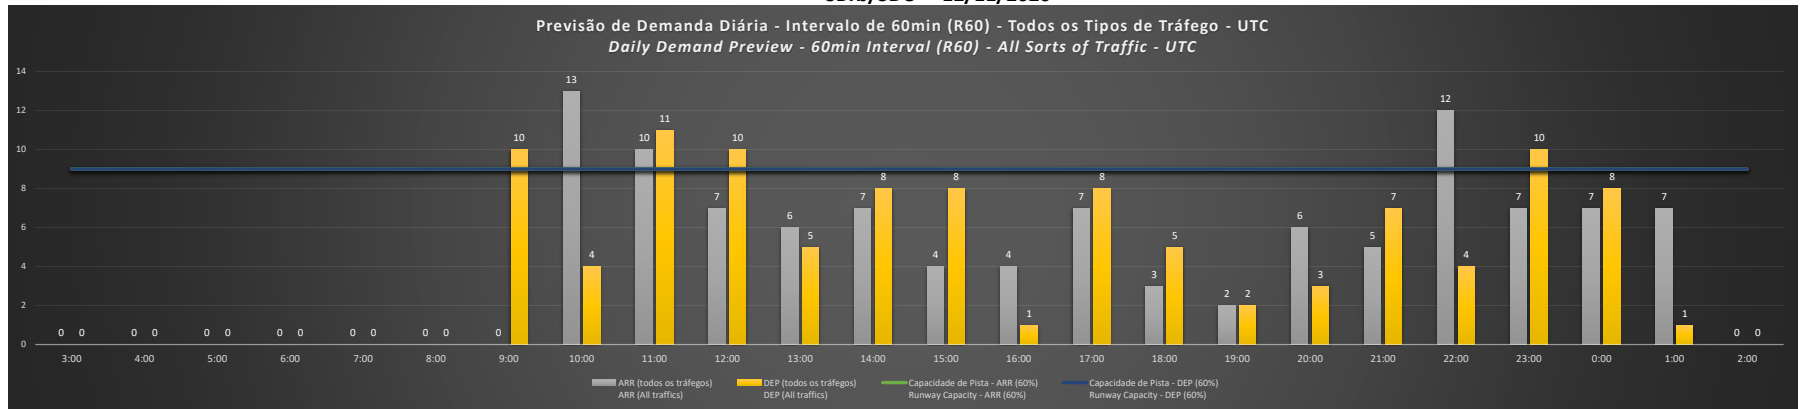

Visão Geral Semanal - Horários Recomendados para Inspeção em Voo

Weekly Overview - Recommended Flight Inspection Schedule

	3:00	4:00	5:00	6:00	7:00	8:00	9:00	10:00	11:00	12:00	13:00	14:00	15:00	16:00	17:00	18:00	19:00	20:00	21:00	22:00	23:00	0:00	1:00	2:00
09/11/2020	A/D	A/D	A/D	A/D	A/D	A/D	A	D	NR	A	A/D	A/D	A/D	A/D	A/D	A/D	A/D	A/D	A/D	D	A	A/D	A/D	A/D
10/11/2020	A/D	A/D	A/D	A/D	A/D	A/D	A	D	NR	A	A/D	A/D	A/D	A/D	A/D	A/D	A/D	A/D	A/D	D	A/D	A/D	A/D	A/D
11/11/2020	A/D	A/D	A/D	A/D	A/D	A/D	A	A/D	NR	A	A/D	A/D	A/D	A/D	A/D	A/D	A/D	A/D	A/D	D	A	A/D	A/D	A/D
12/11/2020	A/D	A/D	A/D	A/D	A/D	A/D	A	D	NR	A	A/D	A/D	A/D	A/D	A/D	A/D	A/D	A/D	A/D	D	A	A/D	A/D	A/D
13/11/2020	A/D	A/D	A/D	A/D	A/D	A/D	A	D	NR	A	A/D	A/D	A/D	A/D	A/D	A/D	A/D	A/D	A/D	D	A	A/D	A/D	A/D
14/11/2020	A/D	A/D	A/D	A/D	A/D	A/D	A	D	NR	A	A/D	A/D	A/D	A/D	A/D	A/D	A/D	A/D	A/D	A/D	A/D	A/D	A/D	A/D
15/11/2020	A/D	A/D	A/D	A/D	A/D	A/D	A/D	A/D	A/D	A/D	A/D	A/D	A/D	A/D	A/D	A/D	A/D	A/D	A/D	D	A	A/D	A/D	A/D

A/D - Horário Recomendado para Inspeção em Voo (aproximação e decolagem)
 Recommended Flight Inspection Schedule (approach and departure)

A - Horário Recomendado para Inspeção em Voo (aproximação somente)
 Recommended Flight Inspection Schedule (approach only)

NR - Horário Não Recomendado para Inspeção em Voo
 Not Recommended Flight Inspection Schedule

D - Horário Recomendado para Inspeção em Voo (decolagem somente)
 Recommended Flight Inspection Schedule (departure only)

SBRJ/SDU - 09/11/2020

SBRJ/SDU - 10/11/2020

SBRJ/SDU - 11/11/2020

SBRJ/SDU - 12/11/2020

SBRJ/SDU - 13/11/2020

SBRJ/SDU - 14/11/2020

SBRJ/SDU - 15/11/2020