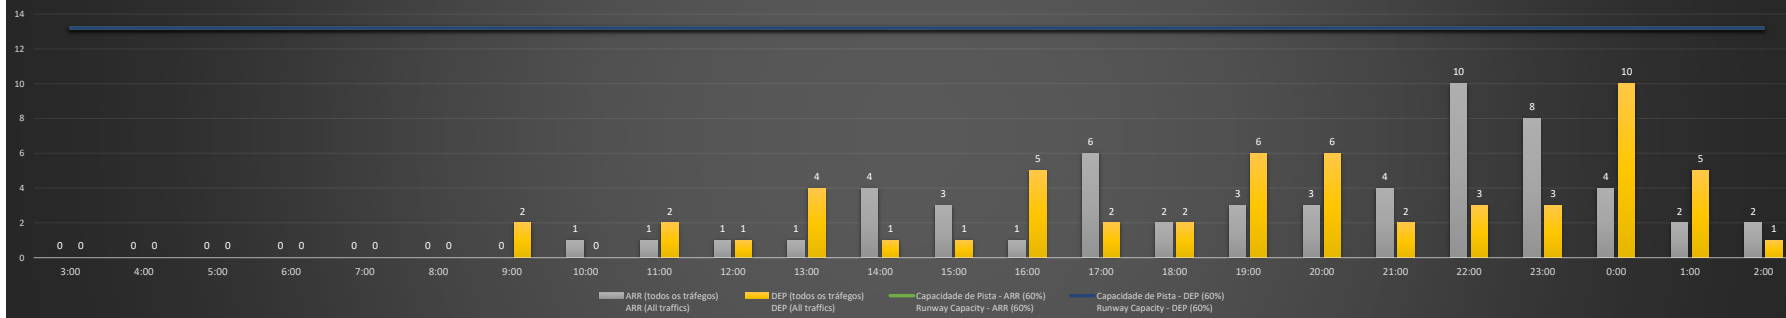

Weekly Overview - Recommended Flight Inspection Schedule

	3:00	4:00	5:00	6:00	7:00	8:00	9:00	10:00	11:00	12:00	13:00	14:00	15:00	16:00	17:00	18:00	19:00	20:00	21:00	22:00	23:00	0:00	1:00	2:00
22/11/2020	A/D	A/D	A/D	A/D	A/D	A/D	A/D	A/D	A/D	A/D	A/D	A/D	A/D	A/D	A/D	A/D	A/D	A/D	A/D	A/D	A/D	A/D	A/D	A/D
23/11/2020	A/D	A/D	A/D	A/D	A/D	A/D	A/D	D	A/D	A/D	A/D	A/D	A/D	A/D	A/D	A/D	A/D	A/D	A/D	A/D	A/D	A/D	A/D	A/D
24/11/2020	A/D	A/D	A/D	A/D	A/D	A/D	A/D	D	A/D	A/D	A/D	A/D	A/D	A/D	A/D	A/D	A/D	A/D	A/D	A/D	A/D	A/D	A/D	A/D
25/11/2020	A/D	A/D	A/D	A/D	A/D	A/D	A/D	D	A/D	A/D	A/D	A/D	A/D	A/D	A/D	A/D	A/D	A/D	A/D	A/D	A/D	A/D	A/D	A/D
26/11/2020	A/D	A/D	A/D	A/D	A/D	A/D	A/D	D	A/D	A/D	A/D	A/D	A/D	A/D	A/D	A/D	A/D	A/D	A/D	A/D	A/D	A/D	A/D	A/D
27/11/2020	A/D	A/D	A/D	A/D	A/D	A/D	A/D	D	A/D	A/D	A/D	A/D	A/D	A/D	A/D	A/D	A/D	A/D	A/D	A/D	A/D	A/D	A/D	A/D
28/11/2020	A/D	A/D	A/D	A/D	A/D	A/D	A/D	D	A/D	A/D	A/D	A/D	A/D	A/D	A/D	A/D	A/D	A/D	A/D	A/D	A/D	A/D	A/D	A/D

A - Horário Recomendado para Inspeção em Voo (aproximação somente)
Recommended Flight Inspection Schedule (approach only)

NR - Horário Não Recomendado para Inspeção em Voo
Not Recommended Flight Inspection Schedule

D - Horário Recomendado para Inspeção em Voo (decolagem somente)
Recommended Flight Inspection Schedule (departure only)

SBCF/CNF - 22/11/2020

Previsão de Demanda Diária - Intervalo de 60min (R60) - Todos os Tipos de Tráfego - UTC
Daily Demand Preview - 60min Interval (R60) - All Sorts of Traffic - UTC