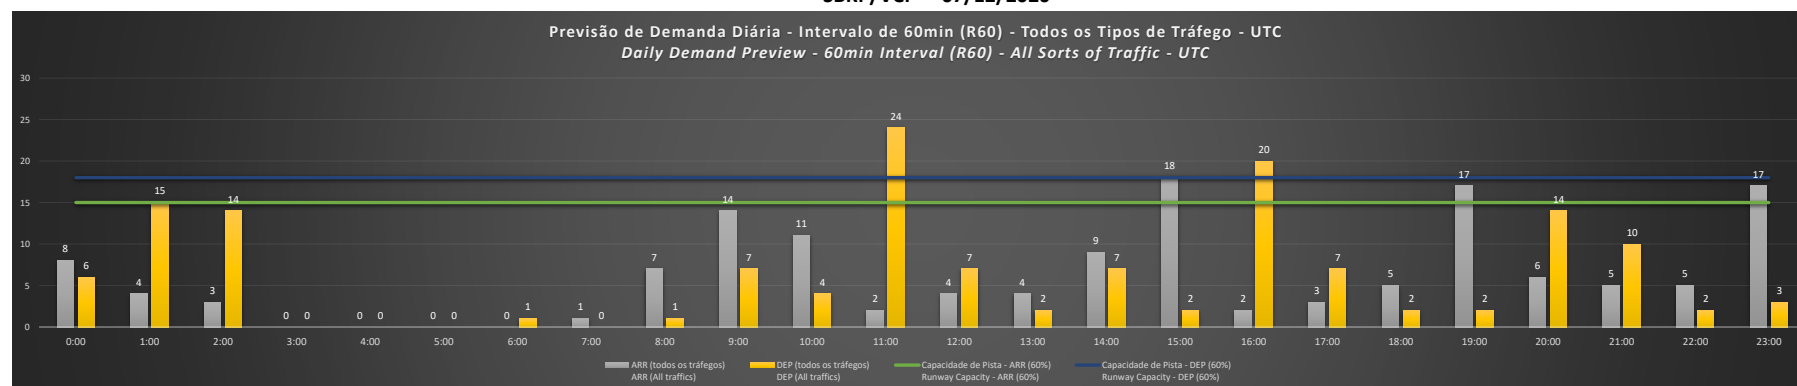

Visão Geral Semanal - Horários Recomendados para Inspeção em Voo

Weekly Overview - Recommended Flight Inspection Schedule

	0:00	1:00	2:00	3:00	4:00	5:00	6:00	7:00	8:00	9:00	10:00	11:00	12:00	13:00	14:00	15:00	16:00	17:00	18:00	19:00	20:00	21:00	22:00	23:00
06/12/2020	A/D	A/D	A/D	A/D	A/D	A/D	A/D	A/D	A/D	A/D	A/D	A/D	A/D	A/D	A/D	A/D	A/D	A/D	A/D	D	A/D	A/D	A/D	D
07/12/2020	A/D	A/D	A/D	A/D	A/D	A/D	A/D	A/D	A/D	A/D	A/D	A	A/D	A/D	A/D	D	A	A/D	A/D	D	A/D	A/D	A/D	D
08/12/2020	A/D	A/D	A/D	A/D	A/D	A/D	A/D	A/D	A/D	A/D	A/D	A	A/D	A/D	A/D	D	A	A/D	A/D	D	A/D	A/D	A/D	D
09/12/2020	A/D	A/D	A/D	A/D	A/D	A/D	A/D	A/D	A/D	A/D	A/D	A	A/D	A/D	A/D	D	A	A/D	A/D	D	A/D	A/D	A/D	D
10/12/2020	A/D	A/D	A/D	A/D	A/D	A/D	A/D	A/D	A/D	A/D	A/D	A	A/D	A/D	A/D	D	A	A/D	A/D	D	A/D	A/D	A/D	D
11/12/2020	A/D	A	A/D	A/D	A/D	A/D	A/D	A/D	A/D	A/D	A/D	A	A/D	A/D	A/D	D	A	A/D	A/D	D	A/D	A/D	A/D	D
12/12/2020	A/D	A/D	A/D	A/D	A/D	A/D	A/D	A/D	A/D	A/D	A/D	A	A/D	A/D	A/D	D	A	A/D	A/D	A/D	A/D	A/D	A/D	D

**A/D** - Horário Recomendado para Inspeção em Voo (aproximação e decolagem)  
 Recommended Flight Inspection Schedule (approach and departure)

**A** - Horário Recomendado para Inspeção em Voo (aproximação somente)  
 Recommended Flight Inspection Schedule (approach only)

**NR** - Horário Não Recomendado para Inspeção em Voo  
 Not Recommended Flight Inspection Schedule

**D** - Horário Recomendado para Inspeção em Voo (decolagem somente)  
 Recommended Flight Inspection Schedule (departure only)

SBKP/VCP - 06/12/2020

SBKP/VCP - 07/12/2020

**SBKP/VCP - 08/12/2020**

**SBKP/VCP - 09/12/2020**

**SBKP/VCP - 10/12/2020**