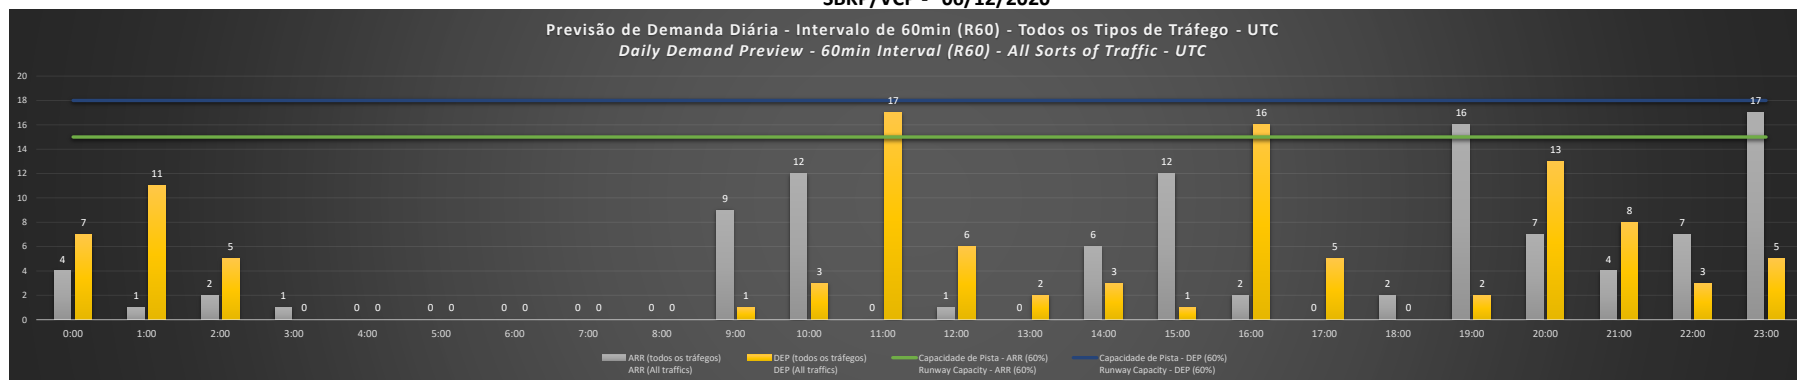

Visão Geral Semanal - Horários Recomendados para Inspeção em Voo

Weekly Overview - Recommended Flight Inspection Schedule

	0:00	1:00	2:00	3:00	4:00	5:00	6:00	7:00	8:00	9:00	10:00	11:00	12:00	13:00	14:00	15:00	16:00	17:00	18:00	19:00	20:00	21:00	22:00	23:00
06/12/2020	A/D	A/D	A/D	A/D	A/D	A/D	A/D	A/D	A/D	A/D	A/D	A/D	A/D	A/D	A/D	A/D	A/D	A/D	A/D	D	A/D	A/D	A/D	D
07/12/2020	A/D	A/D	A/D	A/D	A/D	A/D	A/D	A/D	A/D	A/D	A/D	A	A/D	A/D	A/D	D	A	A/D	A/D	D	A/D	A/D	A/D	D
08/12/2020	A/D	A/D	A/D	A/D	A/D	A/D	A/D	A/D	A/D	A/D	A/D	A	A/D	A/D	A/D	D	A	A/D	A/D	D	A/D	A/D	A/D	D
09/12/2020	A/D	A/D	A/D	A/D	A/D	A/D	A/D	A/D	A/D	A/D	A/D	A	A/D	A/D	A/D	D	A	A/D	A/D	D	A/D	A/D	A/D	D
10/12/2020	A/D	A/D	A/D	A/D	A/D	A/D	A/D	A/D	A/D	A/D	A/D	A	A/D	A/D	A/D	D	A	A/D	A/D	D	A/D	A/D	A/D	D
11/12/2020	A/D	A	A/D	A/D	A/D	A/D	A/D	A/D	A/D	A/D	A/D	A	A/D	A/D	A/D	D	A	A/D	A/D	D	A/D	A/D	A/D	D
12/12/2020	A/D	A/D	A/D	A/D	A/D	A/D	A/D	A/D	A/D	A/D	A/D	A	A/D	A/D	A/D	D	A	A/D	A/D	A/D	A/D	A/D	A/D	D

A/D - Horário Recomendado para Inspeção em Voo (aproximação e decolagem)
Recommended Flight Inspection Schedule (approach and departure)

A - Horário Recomendado para Inspeção em Voo (aproximação somente)
Recommended Flight Inspection Schedule (approach only)

NR - Horário Não Recomendado para Inspeção em Voo
Not Recommended Flight Inspection Schedule

D - Horário Recomendado para Inspeção em Voo (decolagem somente)
Recommended Flight Inspection Schedule (departure only)

SBKP/VCP - 06/12/2020