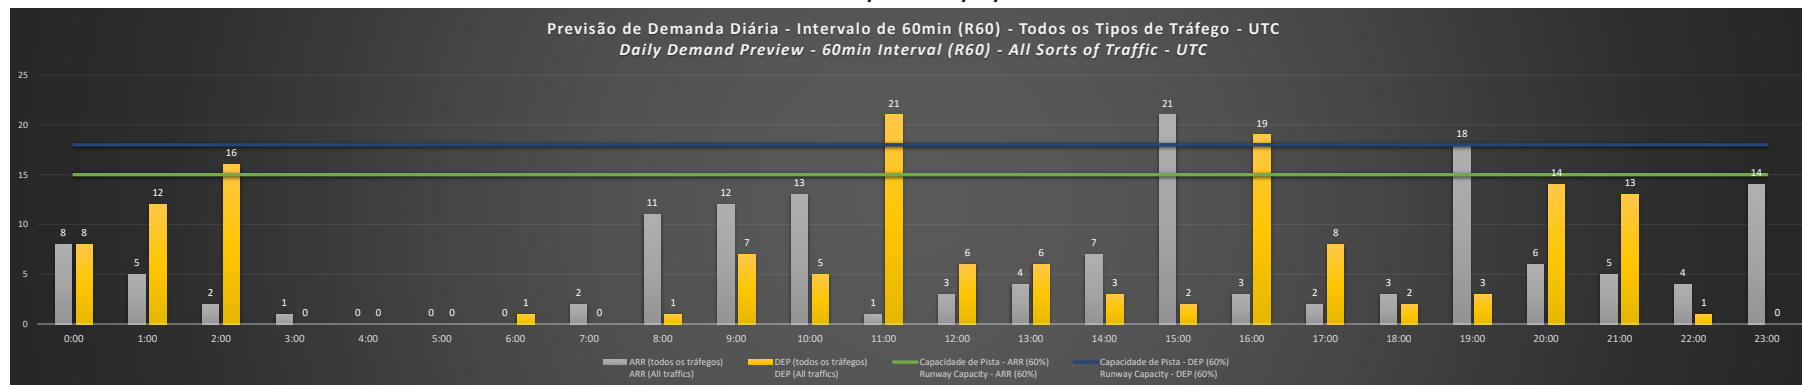

SBKP/VCP - 04/01/2021