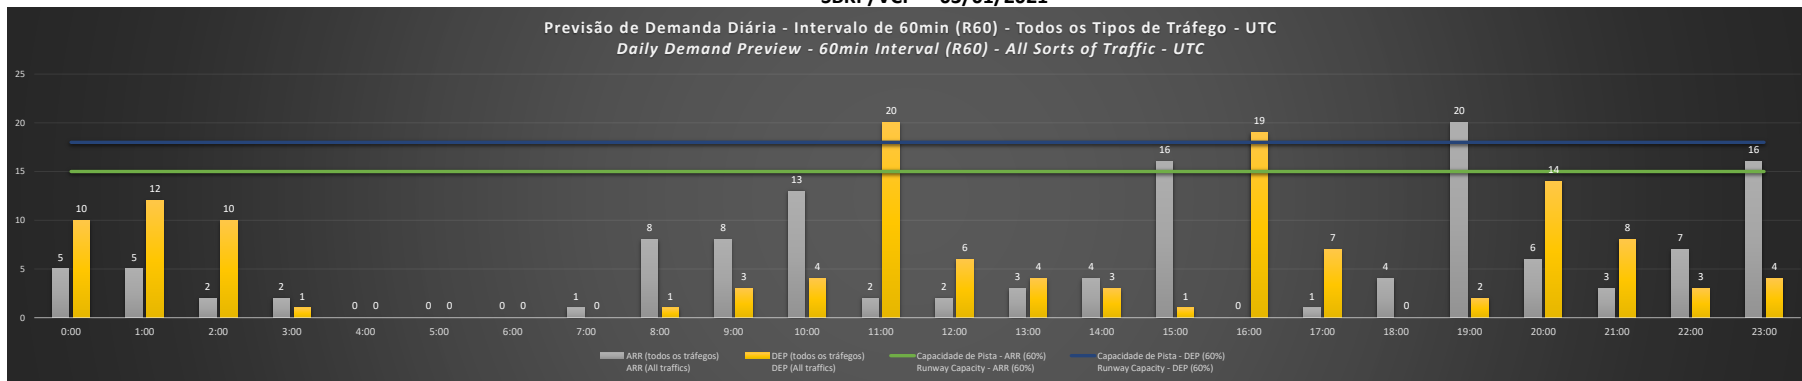

Visão Geral Semanal - Horários Recomendados para Inspeção em Voo

Weekly Overview - Recommended Flight Inspection Schedule

	0:00	1:00	2:00	3:00	4:00	5:00	6:00	7:00	8:00	9:00	10:00	11:00	12:00	13:00	14:00	15:00	16:00	17:00	18:00	19:00	20:00	21:00	22:00	23:00
03/01/2021	A/D	A/D	A/D	A/D	A/D	A/D	A/D	A/D	A/D	A/D	A/D	A	A/D	A/D	A/D	D	A	A/D	A/D	D	A/D	A/D	A/D	D
04/01/2021	A/D	A/D	A/D	A/D	A/D	A/D	A/D	A/D	A/D	A/D	A/D	A	A/D	A/D	A/D	D	A	A/D	A/D	D	A/D	A/D	A/D	A/D
05/01/2021	A/D	A/D	A/D	A/D	A/D	A/D	A/D	A/D	A/D	A/D	A/D	A	A/D	A/D	A/D	D	A	A/D	A/D	D	A/D	A/D	A/D	D
06/01/2021	A/D	A	A/D	A/D	A/D	A/D	A/D	A/D	A/D	A/D	D	A	A/D	A/D	A/D	D	A	A/D	A/D	D	A/D	A/D	A/D	A/D
07/01/2021	A/D	A/D	A/D	A/D	A/D	A/D	A/D	A/D	A/D	A/D	A/D	A	A/D	A/D	A/D	D	A/D	A/D	A/D	D	A/D	A/D	A/D	D
08/01/2021	A/D	A	A/D	A/D	A/D	A/D	A/D	A/D	A/D	A/D	A/D	A	A/D	A/D	A/D	D	A	A/D	A/D	D	A/D	A/D	A/D	D
09/01/2021	A/D	A/D	A/D	A/D	A/D	A/D	A/D	A/D	A/D	A/D	A/D	A	A/D	A/D	A/D	D	A/D	A/D	A/D	A/D	A/D	A/D	A/D	D

A - Horário Recomendado para Inspeção em Voo (aproximação somente)
Recommended Flight Inspection Schedule (approach only)

NR - Horário Não Recomendado para Inspeção em Voo
Not Recommended Flight Inspection Schedule

D - Horário Recomendado para Inspeção em Voo (decolagem somente)
Recommended Flight Inspection Schedule (departure only)

SBKP/VCP - 03/01/2021