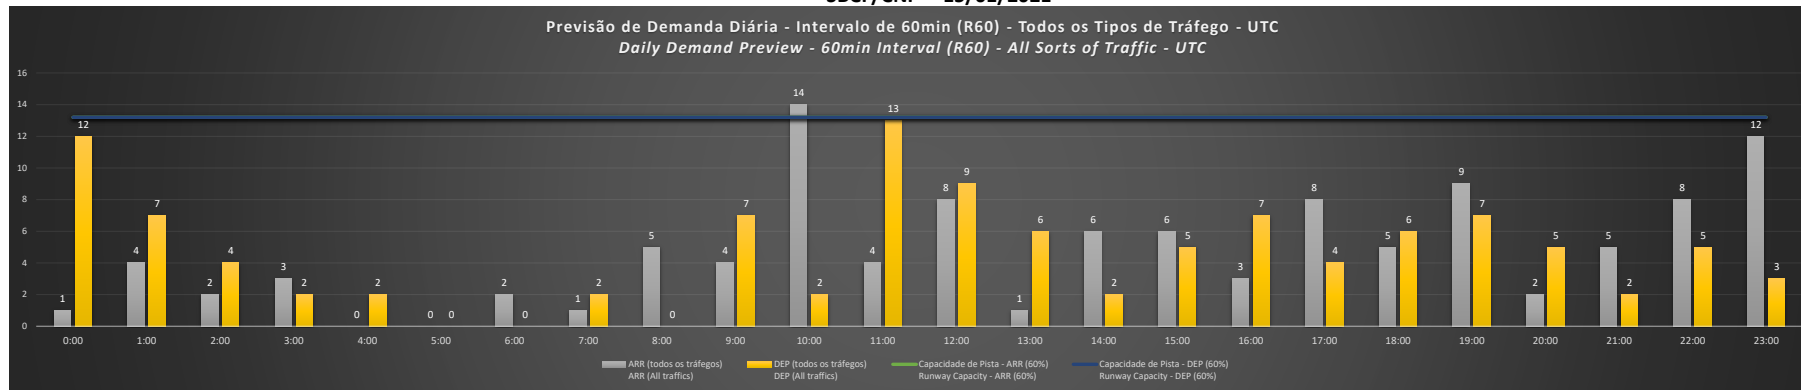

Visão Geral Semanal - Horários Recomendados para Inspeção em Voo

Weekly Overview - Recommended Flight Inspection Schedule

	0:00	1:00	2:00	3:00	4:00	5:00	6:00	7:00	8:00	9:00	10:00	11:00	12:00	13:00	14:00	15:00	16:00	17:00	18:00	19:00	20:00	21:00	22:00	23:00
10/01/2021	A/D	A/D	A/D	A/D	A/D	A/D	A/D	A/D	A/D	A/D	A/D	A/D	A/D	A/D	A/D	A/D	A/D	A/D	A/D	A/D	A/D	A/D	A/D	A/D
11/01/2021	A/D	A/D	A/D	A/D	A/D	A/D	A/D	A/D	A/D	A/D	D	A/D	A/D	A/D	A/D	A/D	A/D	A/D	A/D	A/D	A/D	A/D	A/D	A/D
12/01/2021	A/D	A/D	A/D	A/D	A/D	A/D	A/D	A/D	A/D	A/D	D	A/D	A/D	A/D	A/D	A/D	A/D	A/D	A/D	A/D	A/D	A/D	A/D	A/D
13/01/2021	A/D	A/D	A/D	A/D	A/D	A/D	A/D	A/D	A/D	A/D	D	A/D	A/D	A/D	A/D	A/D	A/D	A/D	A/D	A/D	A/D	A/D	A/D	A/D
14/01/2021	A/D	A/D	A/D	A/D	A/D	A/D	A/D	A/D	A/D	A/D	D	A/D	A/D	A/D	A/D	A/D	A/D	A/D	A/D	A/D	A/D	A/D	A/D	A/D
15/01/2021	A/D	A/D	A/D	A/D	A/D	A/D	A/D	A/D	A/D	A/D	D	A/D	A/D	A/D	A/D	A/D	A/D	A/D	A/D	A/D	A/D	A/D	A/D	A/D
16/01/2021	A/D	A/D	A/D	A/D	A/D	A/D	A/D	A/D	A/D	A/D	D	A	A/D	A/D	A/D	A/D	A/D	A/D	A/D	A/D	A/D	A/D	A/D	A/D

**A/D** - Horário Recomendado para Inspeção em Voo (aproximação e decolagem)  
 Recommended Flight Inspection Schedule (approach and departure)

**A** - Horário Recomendado para Inspeção em Voo (aproximação somente)  
 Recommended Flight Inspection Schedule (approach only)

**NR** - Horário Não Recomendado para Inspeção em Voo  
 Not Recommended Flight Inspection Schedule

**D** - Horário Recomendado para Inspeção em Voo (decolagem somente)  
 Recommended Flight Inspection Schedule (departure only)

SBCF/CNF - 10/01/2021

SBCF/CNF - 11/01/2021

**SBCF/CNF - 12/01/2021**

**SBCF/CNF - 13/01/2021**

**SBCF/CNF - 14/01/2021**

SBCF/CNF - 15/01/2021

SBCF/CNF - 16/01/2021