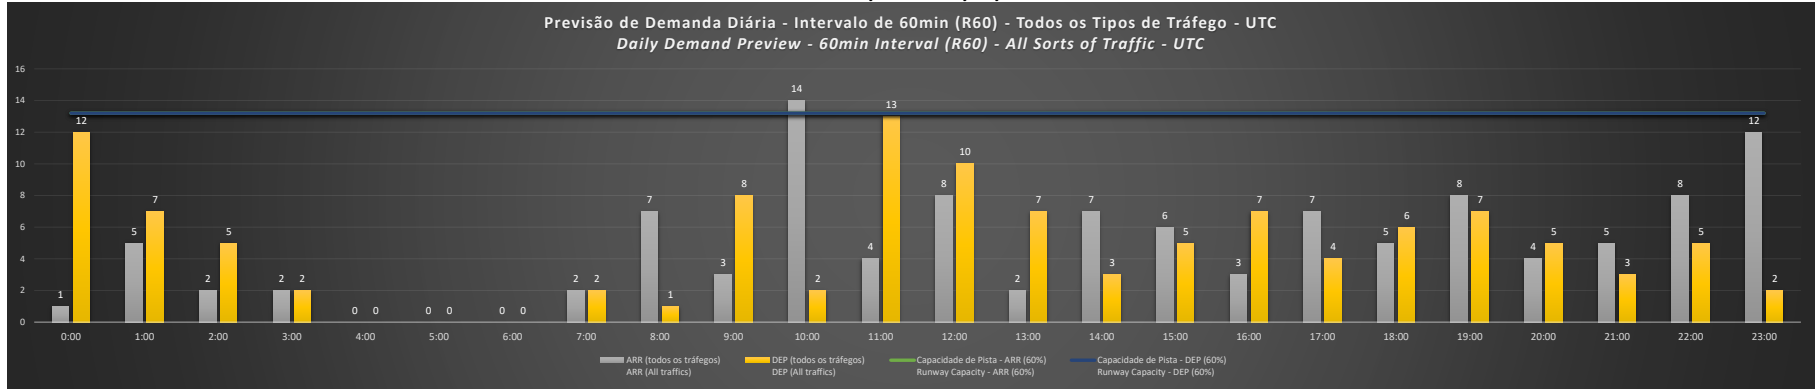

Visão Geral Semanal - Horários Recomendados para Inspeção em Voo

Weekly Overview - Recommended Flight Inspection Schedule

	0:00	1:00	2:00	3:00	4:00	5:00	6:00	7:00	8:00	9:00	10:00	11:00	12:00	13:00	14:00	15:00	16:00	17:00	18:00	19:00	20:00	21:00	22:00	23:00
10/01/2021	A/D	A/D	A/D	A/D	A/D	A/D	A/D	A/D	A/D	A/D	A/D	A/D	A/D	A/D	A/D	A/D	A/D	A/D	A/D	A/D	A/D	A/D	A/D	A/D
11/01/2021	A/D	A/D	A/D	A/D	A/D	A/D	A/D	A/D	A/D	A/D	D	A/D	A/D	A/D	A/D	A/D	A/D	A/D	A/D	A/D	A/D	A/D	A/D	A/D
12/01/2021	A/D	A/D	A/D	A/D	A/D	A/D	A/D	A/D	A/D	A/D	D	A/D	A/D	A/D	A/D	A/D	A/D	A/D	A/D	A/D	A/D	A/D	A/D	A/D
13/01/2021	A/D	A/D	A/D	A/D	A/D	A/D	A/D	A/D	A/D	A/D	D	A/D	A/D	A/D	A/D	A/D	A/D	A/D	A/D	A/D	A/D	A/D	A/D	A/D
14/01/2021	A/D	A/D	A/D	A/D	A/D	A/D	A/D	A/D	A/D	A/D	D	A/D	A/D	A/D	A/D	A/D	A/D	A/D	A/D	A/D	A/D	A/D	A/D	A/D
15/01/2021	A/D	A/D	A/D	A/D	A/D	A/D	A/D	A/D	A/D	A/D	D	A/D	A/D	A/D	A/D	A/D	A/D	A/D	A/D	A/D	A/D	A/D	A/D	A/D
16/01/2021	A/D	A/D	A/D	A/D	A/D	A/D	A/D	A/D	A/D	A/D	D	A	A/D	A/D	A/D	A/D	A/D	A/D	A/D	A/D	A/D	A/D	A/D	A/D

**A/D** - Horário Recomendado para Inspeção em Voo (aproximação e decolagem)  
 Recommended Flight Inspection Schedule (approach and departure)

**A** - Horário Recomendado para Inspeção em Voo (aproximação somente)  
 Recommended Flight Inspection Schedule (approach only)

**NR** - Horário Não Recomendado para Inspeção em Voo  
 Not Recommended Flight Inspection Schedule

**D** - Horário Recomendado para Inspeção em Voo (decolagem somente)  
 Recommended Flight Inspection Schedule (departure only)

SBCF/CNF - 10/01/2021

SBCF/CNF - 11/01/2021

**SBCF/CNF - 12/01/2021**

**SBCF/CNF - 13/01/2021**

**SBCF/CNF - 14/01/2021**

SBCF/CNF - 15/01/2021

SBCF/CNF - 16/01/2021