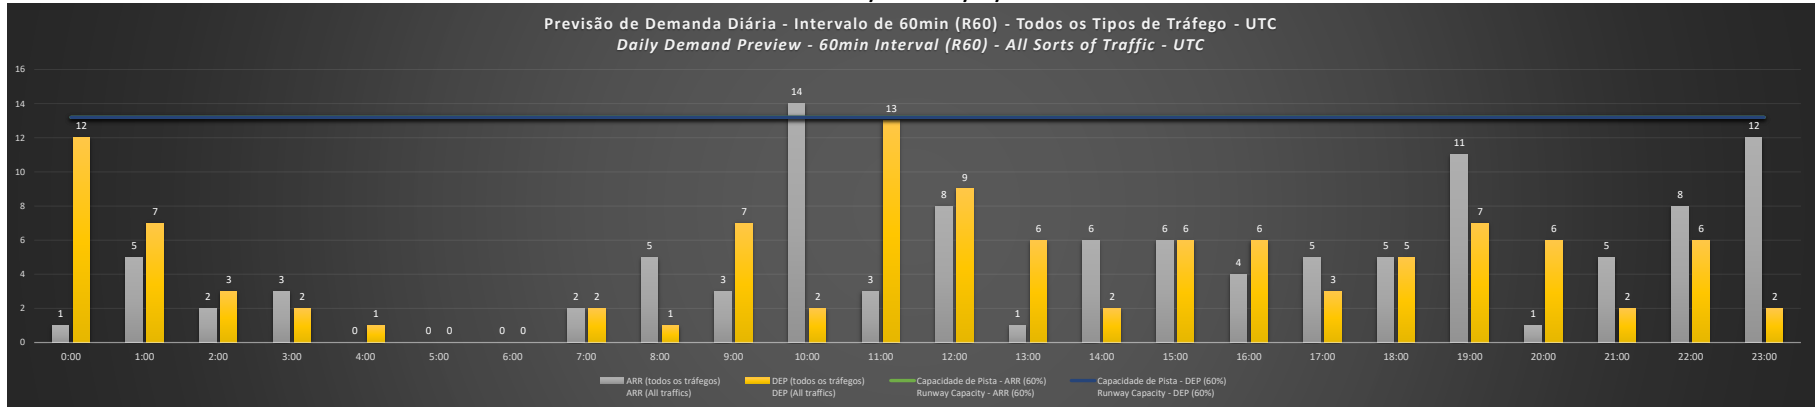

Visão Geral Semanal - Horários Recomendados para Inspeção em Voo

Weekly Overview - Recommended Flight Inspection Schedule

	0:00	1:00	2:00	3:00	4:00	5:00	6:00	7:00	8:00	9:00	10:00	11:00	12:00	13:00	14:00	15:00	16:00	17:00	18:00	19:00	20:00	21:00	22:00	23:00
10/01/2021	A/D	A/D	A/D	A/D	A/D	A/D	A/D	A/D	A/D	A/D	A/D	A/D	A/D	A/D	A/D	A/D	A/D	A/D	A/D	A/D	A/D	A/D	A/D	A/D
11/01/2021	A/D	A/D	A/D	A/D	A/D	A/D	A/D	A/D	A/D	A/D	D	A/D	A/D	A/D	A/D	A/D	A/D	A/D	A/D	A/D	A/D	A/D	A/D	A/D
12/01/2021	A/D	A/D	A/D	A/D	A/D	A/D	A/D	A/D	A/D	A/D	D	A/D	A/D	A/D	A/D	A/D	A/D	A/D	A/D	A/D	A/D	A/D	A/D	A/D
13/01/2021	A/D	A/D	A/D	A/D	A/D	A/D	A/D	A/D	A/D	A/D	D	A/D	A/D	A/D	A/D	A/D	A/D	A/D	A/D	A/D	A/D	A/D	A/D	A/D
14/01/2021	A/D	A/D	A/D	A/D	A/D	A/D	A/D	A/D	A/D	A/D	D	A/D	A/D	A/D	A/D	A/D	A/D	A/D	A/D	A/D	A/D	A/D	A/D	A/D
15/01/2021	A/D	A/D	A/D	A/D	A/D	A/D	A/D	A/D	A/D	A/D	D	A/D	A/D	A/D	A/D	A/D	A/D	A/D	A/D	A/D	A/D	A/D	A/D	A/D
16/01/2021	A/D	A/D	A/D	A/D	A/D	A/D	A/D	A/D	A/D	A/D	D	A	A/D	A/D	A/D	A/D	A/D	A/D	A/D	A/D	A/D	A/D	A/D	A/D

**A/D** - Horário Recomendado para Inspeção em Voo (aproximação e decolagem)  
 Recommended Flight Inspection Schedule (approach and departure)

**A** - Horário Recomendado para Inspeção em Voo (aproximação somente)  
 Recommended Flight Inspection Schedule (approach only)

**NR** - Horário Não Recomendado para Inspeção em Voo  
 Not Recommended Flight Inspection Schedule

**D** - Horário Recomendado para Inspeção em Voo (decolagem somente)  
 Recommended Flight Inspection Schedule (departure only)

SBCF/CNF - 10/01/2021

SBCF/CNF - 11/01/2021

**SBCF/CNF - 12/01/2021**

**SBCF/CNF - 13/01/2021**

**SBCF/CNF - 14/01/2021**

SBCF/CNF - 15/01/2021

SBCF/CNF - 16/01/2021