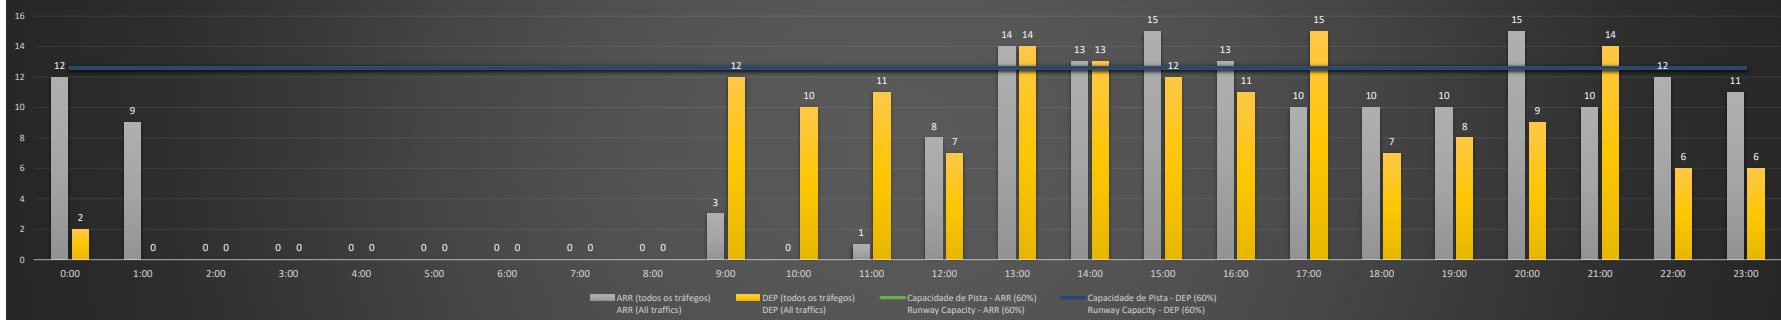

Visão Geral Semanal - Horários Recomendados para Inspeção em Voo

Weekly Overview - Recommended Flight Inspection Schedule

	0:00	1:00	2:00	3:00	4:00	5:00	6:00	7:00	8:00	9:00	10:00	11:00	12:00	13:00	14:00	15:00	16:00	17:00	18:00	19:00	20:00	21:00	22:00	23:00
17/01/2021	A/D	A/D	A/D	A/D	A/D	A/D	A/D	A/D	A/D	A/D	A/D	A/D	A/D	NR	NR	D	D	A	A/D	A/D	D	A	A/D	A/D
18/01/2021	D	A/D	A/D	A/D	A/D	A/D	A/D	A/D	A/D	A	A	A/D	A/D	NR	NR	NR	NR	A/D	A/D	D	A/D	NR	D	A/D
19/01/2021	D	A/D	A/D	A/D	A/D	A/D	A/D	A/D	A/D	A	A	A	A/D	NR	A	NR	D	A	D	A/D	D	A	A/D	A/D
20/01/2021	A/D	A/D	A/D	A/D	A/D	A/D	A/D	A/D	A/D	A/D	A/D	A	A/D	NR	D	NR	A/D	A	A/D	A/D	D	A/D	A/D	A/D
21/01/2021	A/D	A/D	A/D	A/D	A/D	A/D	A/D	A/D	A/D	A	A	A/D	A/D	NR	A/D	D	A	A	A/D	D	D	NR	A/D	A/D
22/01/2021	A/D	A/D	A/D	A/D	A/D	A/D	A/D	A/D	A/D	A	A/D	A	A/D	NR	NR	NR	A	A	A/D	A/D	NR	A/D	A/D	A/D
23/01/2021	D	A/D	A/D	A/D	A/D	A/D	A/D	A/D	A/D	A	A/D	A	A/D	NR	A	D	A/D	A/D	A/D	A/D	D	A	A/D	A/D

A - Horário Recomendado para Inspeção em Voo (aproximação somente)
Recommended Flight Inspection Schedule (approach only)

NR - Horário Não Recomendado para Inspeção em Voo
Not Recommended Flight Inspection Schedule

D - Horário Recomendado para Inspeção em Voo (decolagem somente)
Recommended Flight Inspection Schedule (departure only)

SBSP/CGH - 17/01/2021

Previsão de Demanda Diária - Intervalo de 60min (R60) - Todos os Tipos de Tráfego - UTC
Daily Demand Preview - 60min Interval (R60) - All Sorts of Traffic - UTC