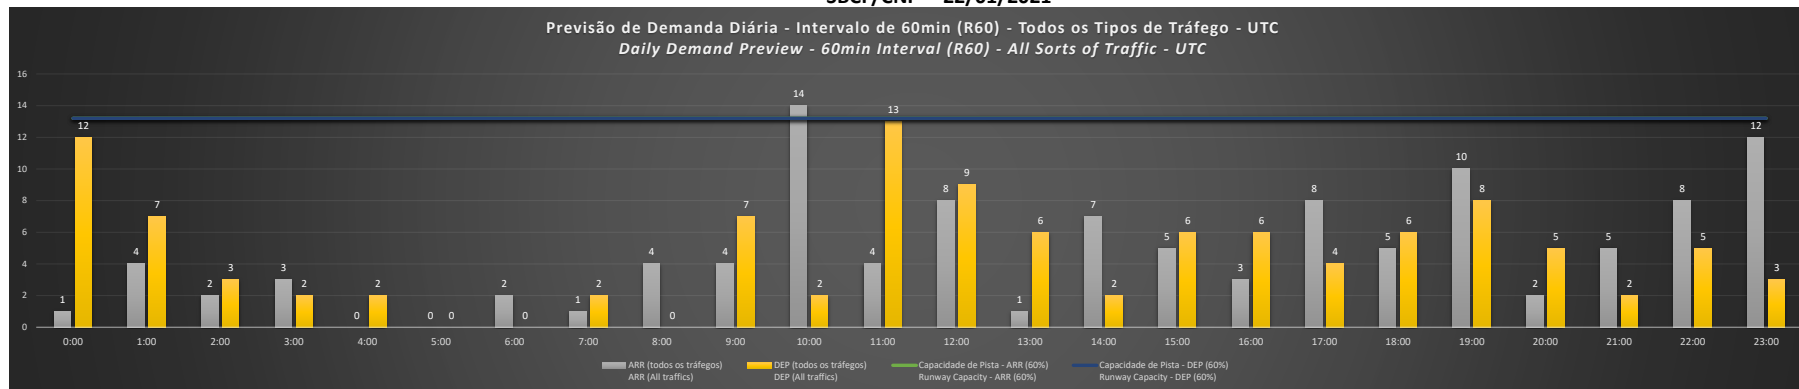

Visão Geral Semanal - Horários Recomendados para Inspeção em Voo

Weekly Overview - Recommended Flight Inspection Schedule

	0:00	1:00	2:00	3:00	4:00	5:00	6:00	7:00	8:00	9:00	10:00	11:00	12:00	13:00	14:00	15:00	16:00	17:00	18:00	19:00	20:00	21:00	22:00	23:00
17/01/2021	A/D	A/D	A/D	A/D	A/D	A/D	A/D	A/D	A/D	A/D	A/D	A/D	A/D	A/D	A/D	A/D	A/D	A/D	A/D	A/D	A/D	A/D	A/D	A/D
18/01/2021	A/D	A/D	A/D	A/D	A/D	A/D	A/D	A/D	A/D	A/D	D	A	A/D	A/D	A/D	A/D	A/D	A/D	A/D	A/D	A/D	A/D	A/D	A/D
19/01/2021	A/D	A/D	A/D	A/D	A/D	A/D	A/D	A/D	A/D	A/D	D	A/D	A/D	A/D	A/D	A/D	A/D	A/D	A/D	A/D	A/D	A/D	A/D	A/D
20/01/2021	A/D	A/D	A/D	A/D	A/D	A/D	A/D	A/D	A/D	A/D	D	A/D	A/D	A/D	A/D	A/D	A/D	A/D	A/D	A/D	A/D	A/D	A/D	A/D
21/01/2021	A/D	A/D	A/D	A/D	A/D	A/D	A/D	A/D	A/D	A/D	D	A/D	A/D	A/D	A/D	A/D	A/D	A/D	A/D	A/D	A/D	A/D	A/D	A/D
22/01/2021	A/D	A/D	A/D	A/D	A/D	A/D	A/D	A/D	A/D	A/D	D	A/D	A/D	A/D	A/D	A/D	A/D	A/D	A/D	A/D	A/D	A/D	A/D	A/D
23/01/2021	A/D	A/D	A/D	A/D	A/D	A/D	A/D	A/D	A/D	A/D	D	A	A/D	A/D	A/D	A/D	A/D	A/D	A/D	A/D	A/D	A/D	A/D	A/D

A/D - Horário Recomendado para Inspeção em Voo (aproximação e decolagem)
 Recommended Flight Inspection Schedule (approach and departure)

A - Horário Recomendado para Inspeção em Voo (aproximação somente)
 Recommended Flight Inspection Schedule (approach only)

NR - Horário Não Recomendado para Inspeção em Voo
 Not Recommended Flight Inspection Schedule

D - Horário Recomendado para Inspeção em Voo (decolagem somente)
 Recommended Flight Inspection Schedule (departure only)

SBCF/CNF - 17/01/2021

SBCF/CNF - 18/01/2021

SBCF/CNF - 19/01/2021

SBCF/CNF - 20/01/2021

SBCF/CNF - 21/01/2021

SBCF/CNF - 22/01/2021

SBCF/CNF - 23/01/2021