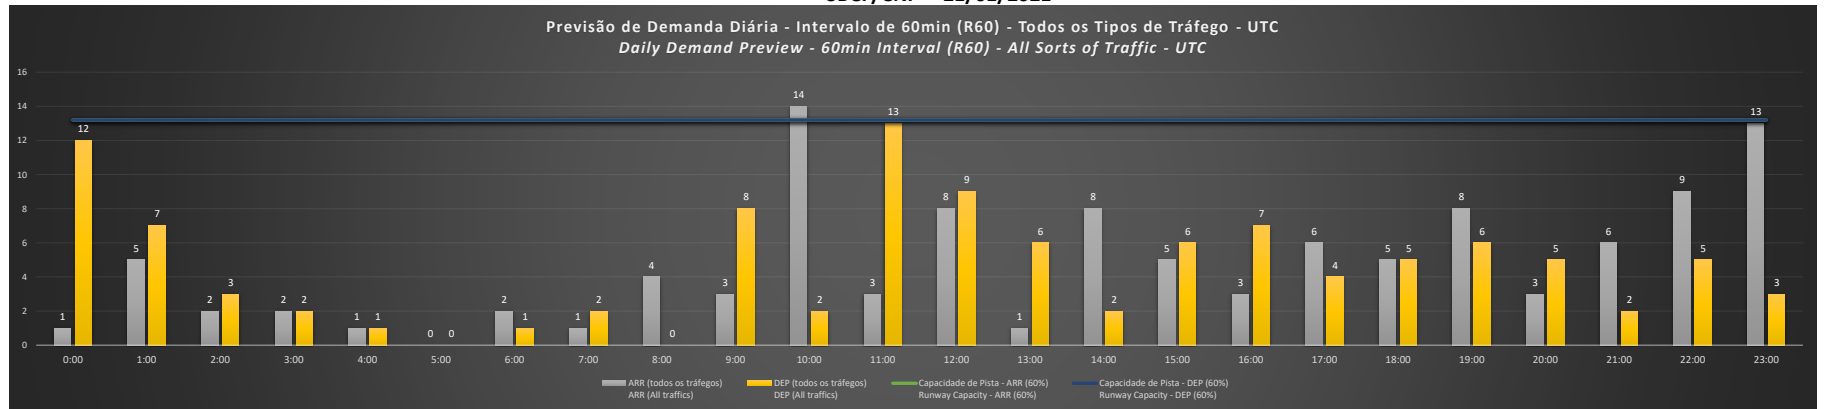

Visão Geral Semanal - Horários Recomendados para Inspeção em Voo

Weekly Overview - Recommended Flight Inspection Schedule

	0:00	1:00	2:00	3:00	4:00	5:00	6:00	7:00	8:00	9:00	10:00	11:00	12:00	13:00	14:00	15:00	16:00	17:00	18:00	19:00	20:00	21:00	22:00	23:00
17/01/2021	A/D	A/D	A/D	A/D	A/D	A/D	A/D	A/D	A/D	A/D	A/D	A/D	A/D	A/D	A/D	A/D	A/D	A/D	A/D	A/D	A/D	A/D	A/D	A/D
18/01/2021	A/D	A/D	A/D	A/D	A/D	A/D	A/D	A/D	A/D	A/D	D	A	A/D	A/D	A/D	A/D	A/D	A/D	A/D	A/D	A/D	A/D	A/D	A/D
19/01/2021	A/D	A/D	A/D	A/D	A/D	A/D	A/D	A/D	A/D	A/D	D	A/D	A/D	A/D	A/D	A/D	A/D	A/D	A/D	A/D	A/D	A/D	A/D	A/D
20/01/2021	A/D	A/D	A/D	A/D	A/D	A/D	A/D	A/D	A/D	A/D	D	A/D	A/D	A/D	A/D	A/D	A/D	A/D	A/D	A/D	A/D	A/D	A/D	A/D
21/01/2021	A/D	A/D	A/D	A/D	A/D	A/D	A/D	A/D	A/D	A/D	D	A/D	A/D	A/D	A/D	A/D	A/D	A/D	A/D	A/D	A/D	A/D	A/D	A/D
22/01/2021	A/D	A/D	A/D	A/D	A/D	A/D	A/D	A/D	A/D	A/D	D	A/D	A/D	A/D	A/D	A/D	A/D	A/D	A/D	A/D	A/D	A/D	A/D	A/D
23/01/2021	A/D	A/D	A/D	A/D	A/D	A/D	A/D	A/D	A/D	A/D	D	A	A/D	A/D	A/D	A/D	A/D	A/D	A/D	A/D	A/D	A/D	A/D	A/D

A/D - Horário Recomendado para Inspeção em Voo (aproximação e decolagem)
 Recommended Flight Inspection Schedule (approach and departure)

A - Horário Recomendado para Inspeção em Voo (aproximação somente)
 Recommended Flight Inspection Schedule (approach only)

NR - Horário Não Recomendado para Inspeção em Voo
 Not Recommended Flight Inspection Schedule

D - Horário Recomendado para Inspeção em Voo (decolagem somente)
 Recommended Flight Inspection Schedule (departure only)

SBCF/CNF - 17/01/2021

SBCF/CNF - 18/01/2021

SBCF/CNF - 19/01/2021

SBCF/CNF - 20/01/2021

SBCF/CNF - 21/01/2021

SBCF/CNF - 22/01/2021

SBCF/CNF - 23/01/2021