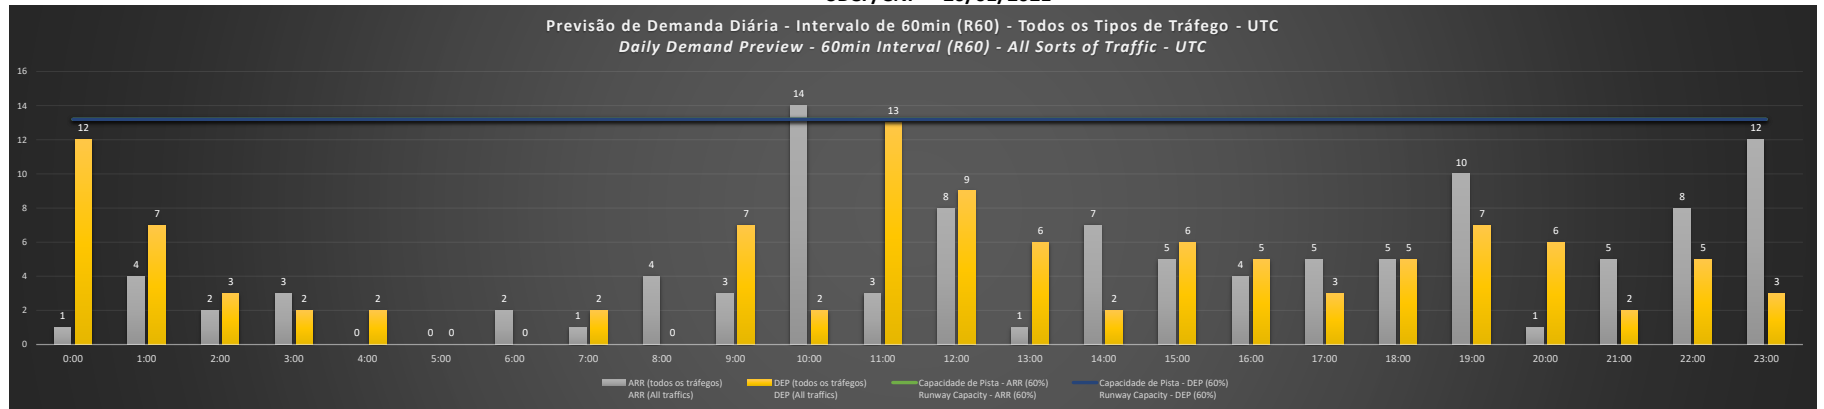

Visão Geral Semanal - Horários Recomendados para Inspeção em Voo

Weekly Overview - Recommended Flight Inspection Schedule

	0:00	1:00	2:00	3:00	4:00	5:00	6:00	7:00	8:00	9:00	10:00	11:00	12:00	13:00	14:00	15:00	16:00	17:00	18:00	19:00	20:00	21:00	22:00	23:00
17/01/2021	A/D	A/D	A/D	A/D	A/D	A/D	A/D	A/D	A/D	A/D	A/D	A/D	A/D	A/D	A/D	A/D	A/D	A/D	A/D	A/D	A/D	A/D	A/D	A/D
18/01/2021	A/D	A/D	A/D	A/D	A/D	A/D	A/D	A/D	A/D	A/D	D	A	A/D	A/D	A/D	A/D	A/D	A/D	A/D	A/D	A/D	A/D	A/D	A/D
19/01/2021	A/D	A/D	A/D	A/D	A/D	A/D	A/D	A/D	A/D	A/D	D	A/D	A/D	A/D	A/D	A/D	A/D	A/D	A/D	A/D	A/D	A/D	A/D	A/D
20/01/2021	A/D	A/D	A/D	A/D	A/D	A/D	A/D	A/D	A/D	A/D	D	A/D	A/D	A/D	A/D	A/D	A/D	A/D	A/D	A/D	A/D	A/D	A/D	A/D
21/01/2021	A/D	A/D	A/D	A/D	A/D	A/D	A/D	A/D	A/D	A/D	D	A/D	A/D	A/D	A/D	A/D	A/D	A/D	A/D	A/D	A/D	A/D	A/D	A/D
22/01/2021	A/D	A/D	A/D	A/D	A/D	A/D	A/D	A/D	A/D	A/D	D	A/D	A/D	A/D	A/D	A/D	A/D	A/D	A/D	A/D	A/D	A/D	A/D	A/D
23/01/2021	A/D	A/D	A/D	A/D	A/D	A/D	A/D	A/D	A/D	A/D	D	A	A/D	A/D	A/D	A/D	A/D	A/D	A/D	A/D	A/D	A/D	A/D	A/D

A/D - Horário Recomendado para Inspeção em Voo (aproximação e decolagem)
 Recommended Flight Inspection Schedule (approach and departure)

A - Horário Recomendado para Inspeção em Voo (aproximação somente)
 Recommended Flight Inspection Schedule (approach only)

NR - Horário Não Recomendado para Inspeção em Voo
 Not Recommended Flight Inspection Schedule

D - Horário Recomendado para Inspeção em Voo (decolagem somente)
 Recommended Flight Inspection Schedule (departure only)

SBCF/CNF - 17/01/2021

SBCF/CNF - 18/01/2021

SBCF/CNF - 19/01/2021

SBCF/CNF - 20/01/2021

SBCF/CNF - 21/01/2021

SBCF/CNF - 22/01/2021

SBCF/CNF - 23/01/2021