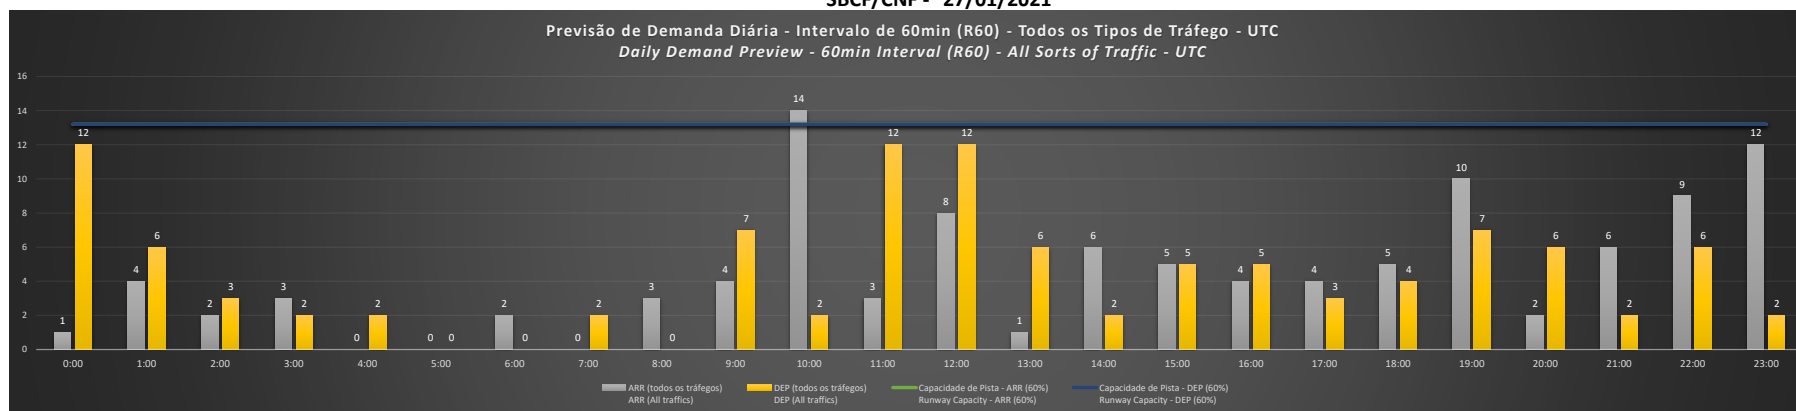

Visão Geral Semanal - Horários Recomendados para Inspeção em Voo

Weekly Overview - Recommended Flight Inspection Schedule

	0:00	1:00	2:00	3:00	4:00	5:00	6:00	7:00	8:00	9:00	10:00	11:00	12:00	13:00	14:00	15:00	16:00	17:00	18:00	19:00	20:00	21:00	22:00	23:00
24/01/2021	A/D	A/D	A/D	A/D	A/D	A/D	A/D	A/D	A/D	A/D	A/D	A/D	A/D	A/D	A/D	A/D	A/D	A/D	A/D	A/D	A/D	A/D	A/D	A/D
25/01/2021	A/D	A/D	A/D	A/D	A/D	A/D	A/D	A/D	A/D	A/D	D	A/D	A/D	A/D	A/D	A/D	A/D	A/D	A/D	A/D	A/D	A/D	A/D	A/D
26/01/2021	A/D	A/D	A/D	A/D	A/D	A/D	A/D	A/D	A/D	A/D	D	A/D	A/D	A/D	A/D	A/D	A/D	A/D	A/D	A/D	A/D	A/D	A/D	A/D
27/01/2021	A/D	A/D	A/D	A/D	A/D	A/D	A/D	A/D	A/D	A/D	D	A/D	A/D	A/D	A/D	A/D	A/D	A/D	A/D	A/D	A/D	A/D	A/D	A/D
28/01/2021	A/D	A/D	A/D	A/D	A/D	A/D	A/D	A/D	A/D	A/D	D	A/D	A/D	A/D	A/D	A/D	A/D	A/D	A/D	A/D	A/D	A/D	A/D	A/D
29/01/2021	A/D	A/D	A/D	A/D	A/D	A/D	A/D	A/D	A/D	A/D	D	A/D	A/D	A/D	A/D	A/D	A/D	A/D	A/D	A/D	A/D	A/D	A/D	D
30/01/2021	A/D	A/D	A/D	A/D	A/D	A/D	A/D	A/D	A/D	A/D	D	A	A/D	A/D	A/D	A/D	A/D	A/D	A/D	A/D	A/D	A/D	A/D	A/D

A/D - Horário Recomendado para Inspeção em Voo (aproximação e decolagem)
 Recommended Flight Inspection Schedule (approach and departure)

A - Horário Recomendado para Inspeção em Voo (aproximação somente)
 Recommended Flight Inspection Schedule (approach only)

NR - Horário Não Recomendado para Inspeção em Voo
 Not Recommended Flight Inspection Schedule

D - Horário Recomendado para Inspeção em Voo (decolagem somente)
 Recommended Flight Inspection Schedule (departure only)

SBCF/CNF - 24/01/2021

SBCF/CNF - 25/01/2021

SBCF/CNF - 26/01/2021

SBCF/CNF - 27/01/2021

SBCF/CNF - 28/01/2021

SBCF/CNF - 29/01/2021

SBCF/CNF - 30/01/2021