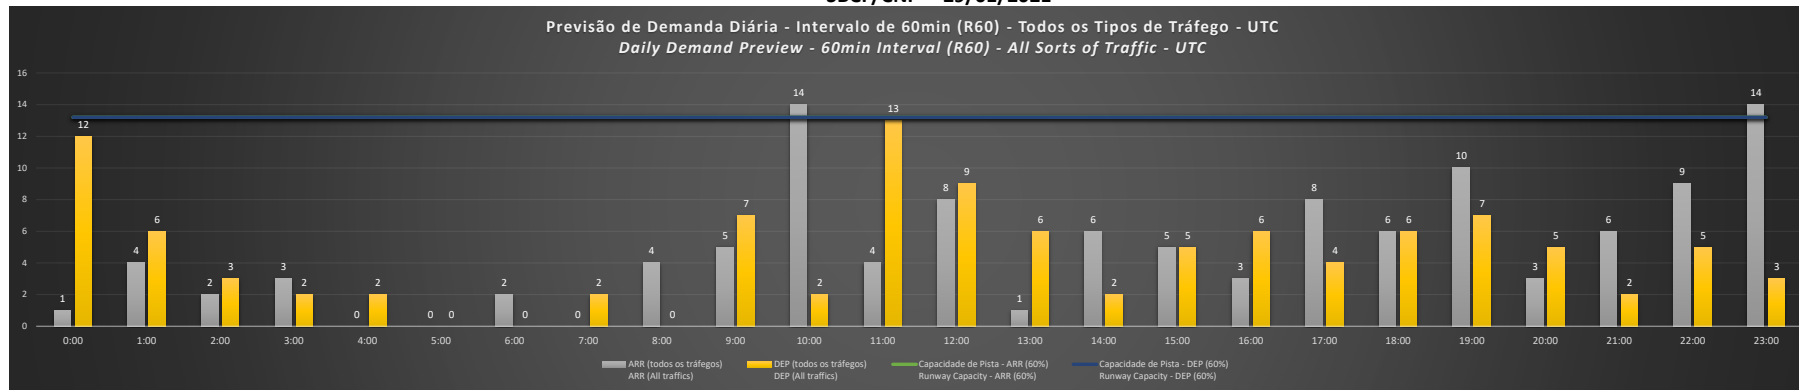

Visão Geral Semanal - Horários Recomendados para Inspeção em Voo

Weekly Overview - Recommended Flight Inspection Schedule

	0:00	1:00	2:00	3:00	4:00	5:00	6:00	7:00	8:00	9:00	10:00	11:00	12:00	13:00	14:00	15:00	16:00	17:00	18:00	19:00	20:00	21:00	22:00	23:00
24/01/2021	A/D	A/D	A/D	A/D	A/D	A/D	A/D	A/D	A/D	A/D	A/D	A/D	A/D	A/D	A/D	A/D	A/D	A/D	A/D	A/D	A/D	A/D	A/D	A/D
25/01/2021	A/D	A/D	A/D	A/D	A/D	A/D	A/D	A/D	A/D	A/D	D	A/D	A/D	A/D	A/D	A/D	A/D	A/D	A/D	A/D	A/D	A/D	A/D	A/D
26/01/2021	A/D	A/D	A/D	A/D	A/D	A/D	A/D	A/D	A/D	A/D	D	A/D	A/D	A/D	A/D	A/D	A/D	A/D	A/D	A/D	A/D	A/D	A/D	A/D
27/01/2021	A/D	A/D	A/D	A/D	A/D	A/D	A/D	A/D	A/D	A/D	D	A/D	A/D	A/D	A/D	A/D	A/D	A/D	A/D	A/D	A/D	A/D	A/D	A/D
28/01/2021	A/D	A/D	A/D	A/D	A/D	A/D	A/D	A/D	A/D	A/D	D	A/D	A/D	A/D	A/D	A/D	A/D	A/D	A/D	A/D	A/D	A/D	A/D	A/D
29/01/2021	A/D	A/D	A/D	A/D	A/D	A/D	A/D	A/D	A/D	A/D	D	A/D	A/D	A/D	A/D	A/D	A/D	A/D	A/D	A/D	A/D	A/D	A/D	D
30/01/2021	A/D	A/D	A/D	A/D	A/D	A/D	A/D	A/D	A/D	A/D	D	A	A/D	A/D	A/D	A/D	A/D	A/D	A/D	A/D	A/D	A/D	A/D	A/D

A/D - Horário Recomendado para Inspeção em Voo (aproximação e decolagem)
 Recommended Flight Inspection Schedule (approach and departure)

A - Horário Recomendado para Inspeção em Voo (aproximação somente)
 Recommended Flight Inspection Schedule (approach only)

NR - Horário Não Recomendado para Inspeção em Voo
 Not Recommended Flight Inspection Schedule

D - Horário Recomendado para Inspeção em Voo (decolagem somente)
 Recommended Flight Inspection Schedule (departure only)

SBCF/CNF - 24/01/2021

SBCF/CNF - 25/01/2021

SBCF/CNF - 26/01/2021

SBCF/CNF - 27/01/2021

SBCF/CNF - 28/01/2021

SBCF/CNF - 29/01/2021

SBCF/CNF - 30/01/2021