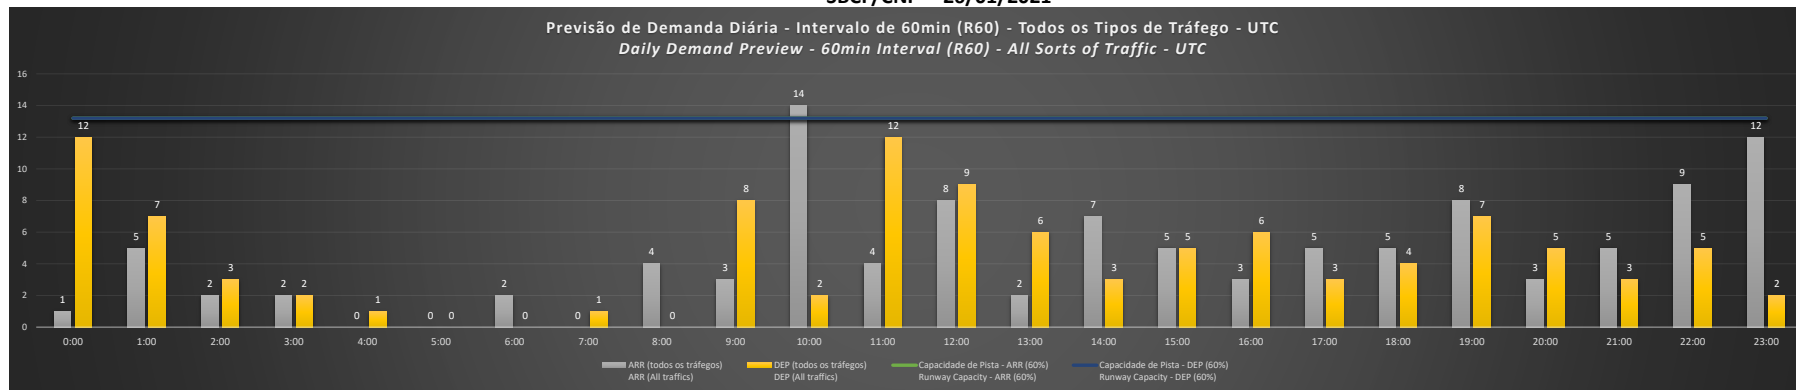

Visão Geral Semanal - Horários Recomendados para Inspeção em Voo

Weekly Overview - Recommended Flight Inspection Schedule

	0:00	1:00	2:00	3:00	4:00	5:00	6:00	7:00	8:00	9:00	10:00	11:00	12:00	13:00	14:00	15:00	16:00	17:00	18:00	19:00	20:00	21:00	22:00	23:00
24/01/2021	A/D	A/D	A/D	A/D	A/D	A/D	A/D	A/D	A/D	A/D	A/D	A/D	A/D	A/D	A/D	A/D	A/D	A/D	A/D	A/D	A/D	A/D	A/D	A/D
25/01/2021	A/D	A/D	A/D	A/D	A/D	A/D	A/D	A/D	A/D	A/D	D	A/D	A/D	A/D	A/D	A/D	A/D	A/D	A/D	A/D	A/D	A/D	A/D	A/D
26/01/2021	A/D	A/D	A/D	A/D	A/D	A/D	A/D	A/D	A/D	A/D	D	A/D	A/D	A/D	A/D	A/D	A/D	A/D	A/D	A/D	A/D	A/D	A/D	A/D
27/01/2021	A/D	A/D	A/D	A/D	A/D	A/D	A/D	A/D	A/D	A/D	D	A/D	A/D	A/D	A/D	A/D	A/D	A/D	A/D	A/D	A/D	A/D	A/D	A/D
28/01/2021	A/D	A/D	A/D	A/D	A/D	A/D	A/D	A/D	A/D	A/D	D	A/D	A/D	A/D	A/D	A/D	A/D	A/D	A/D	A/D	A/D	A/D	A/D	A/D
29/01/2021	A/D	A/D	A/D	A/D	A/D	A/D	A/D	A/D	A/D	A/D	D	A/D	A/D	A/D	A/D	A/D	A/D	A/D	A/D	A/D	A/D	A/D	A/D	D
30/01/2021	A/D	A/D	A/D	A/D	A/D	A/D	A/D	A/D	A/D	A/D	D	A	A/D	A/D	A/D	A/D	A/D	A/D	A/D	A/D	A/D	A/D	A/D	A/D

A/D - Horário Recomendado para Inspeção em Voo (aproximação e decolagem)
 Recommended Flight Inspection Schedule (approach and departure)

A - Horário Recomendado para Inspeção em Voo (aproximação somente)
 Recommended Flight Inspection Schedule (approach only)

NR - Horário Não Recomendado para Inspeção em Voo
 Not Recommended Flight Inspection Schedule

D - Horário Recomendado para Inspeção em Voo (decolagem somente)
 Recommended Flight Inspection Schedule (departure only)

SBCF/CNF - 24/01/2021

SBCF/CNF - 25/01/2021

SBCF/CNF - 26/01/2021

SBCF/CNF - 27/01/2021

SBCF/CNF - 28/01/2021

SBCF/CNF - 29/01/2021

SBCF/CNF - 30/01/2021