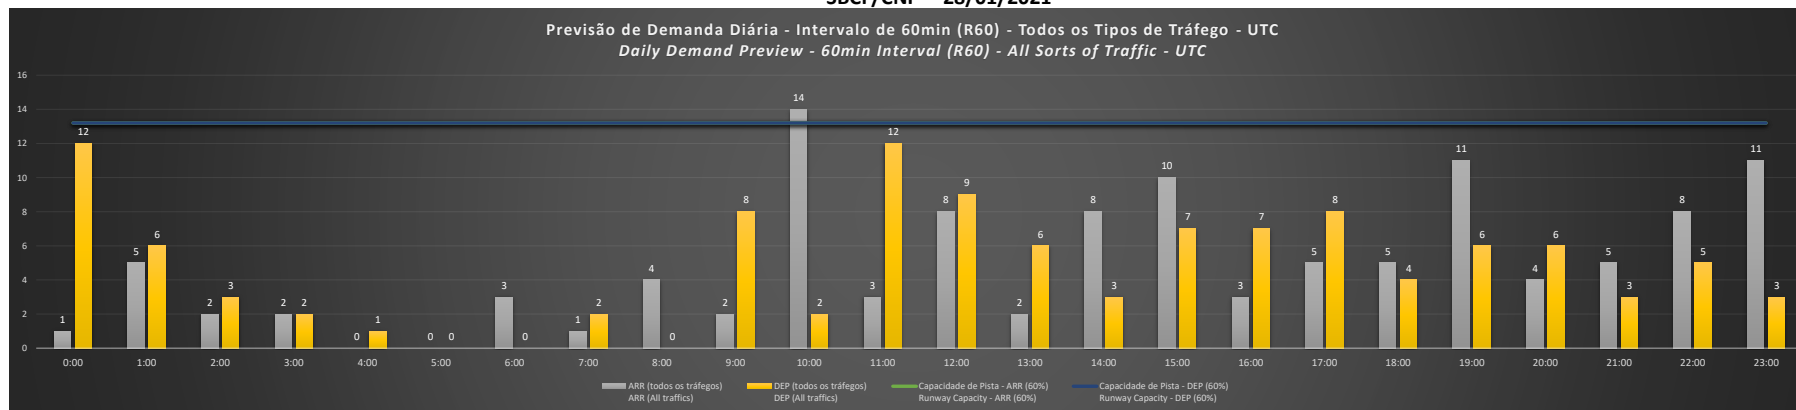

Visão Geral Semanal - Horários Recomendados para Inspeção em Voo

Weekly Overview - Recommended Flight Inspection Schedule

	0:00	1:00	2:00	3:00	4:00	5:00	6:00	7:00	8:00	9:00	10:00	11:00	12:00	13:00	14:00	15:00	16:00	17:00	18:00	19:00	20:00	21:00	22:00	23:00
24/01/2021	A/D	A/D	A/D	A/D	A/D	A/D	A/D	A/D	A/D	A/D	A/D	A/D	A/D	A/D	A/D	A/D	A/D	A/D	A/D	A/D	A/D	A/D	A/D	A/D
25/01/2021	A/D	A/D	A/D	A/D	A/D	A/D	A/D	A/D	A/D	A/D	D	A/D	A/D	A/D	A/D	A/D	A/D	A/D	A/D	A/D	A/D	A/D	A/D	A/D
26/01/2021	A/D	A/D	A/D	A/D	A/D	A/D	A/D	A/D	A/D	A/D	D	A/D	A/D	A/D	A/D	A/D	A/D	A/D	A/D	A/D	A/D	A/D	A/D	A/D
27/01/2021	A/D	A/D	A/D	A/D	A/D	A/D	A/D	A/D	A/D	A/D	D	A/D	A/D	A/D	A/D	A/D	A/D	A/D	A/D	A/D	A/D	A/D	A/D	A/D
28/01/2021	A/D	A/D	A/D	A/D	A/D	A/D	A/D	A/D	A/D	A/D	D	A/D	A/D	A/D	A/D	A/D	A/D	A/D	A/D	A/D	A/D	A/D	A/D	A/D
29/01/2021	A/D	A/D	A/D	A/D	A/D	A/D	A/D	A/D	A/D	A/D	D	A/D	A/D	A/D	A/D	A/D	A/D	A/D	A/D	A/D	A/D	A/D	A/D	D
30/01/2021	A/D	A/D	A/D	A/D	A/D	A/D	A/D	A/D	A/D	A/D	D	A	A/D	A/D	A/D	A/D	A/D	A/D	A/D	A/D	A/D	A/D	A/D	A/D

A/D - Horário Recomendado para Inspeção em Voo (aproximação e decolagem)
 Recommended Flight Inspection Schedule (approach and departure)

A - Horário Recomendado para Inspeção em Voo (aproximação somente)
 Recommended Flight Inspection Schedule (approach only)

NR - Horário Não Recomendado para Inspeção em Voo
 Not Recommended Flight Inspection Schedule

D - Horário Recomendado para Inspeção em Voo (decolagem somente)
 Recommended Flight Inspection Schedule (departure only)

SBCF/CNF - 24/01/2021

SBCF/CNF - 25/01/2021

SBCF/CNF - 26/01/2021

SBCF/CNF - 27/01/2021

SBCF/CNF - 28/01/2021

SBCF/CNF - 29/01/2021

SBCF/CNF - 30/01/2021