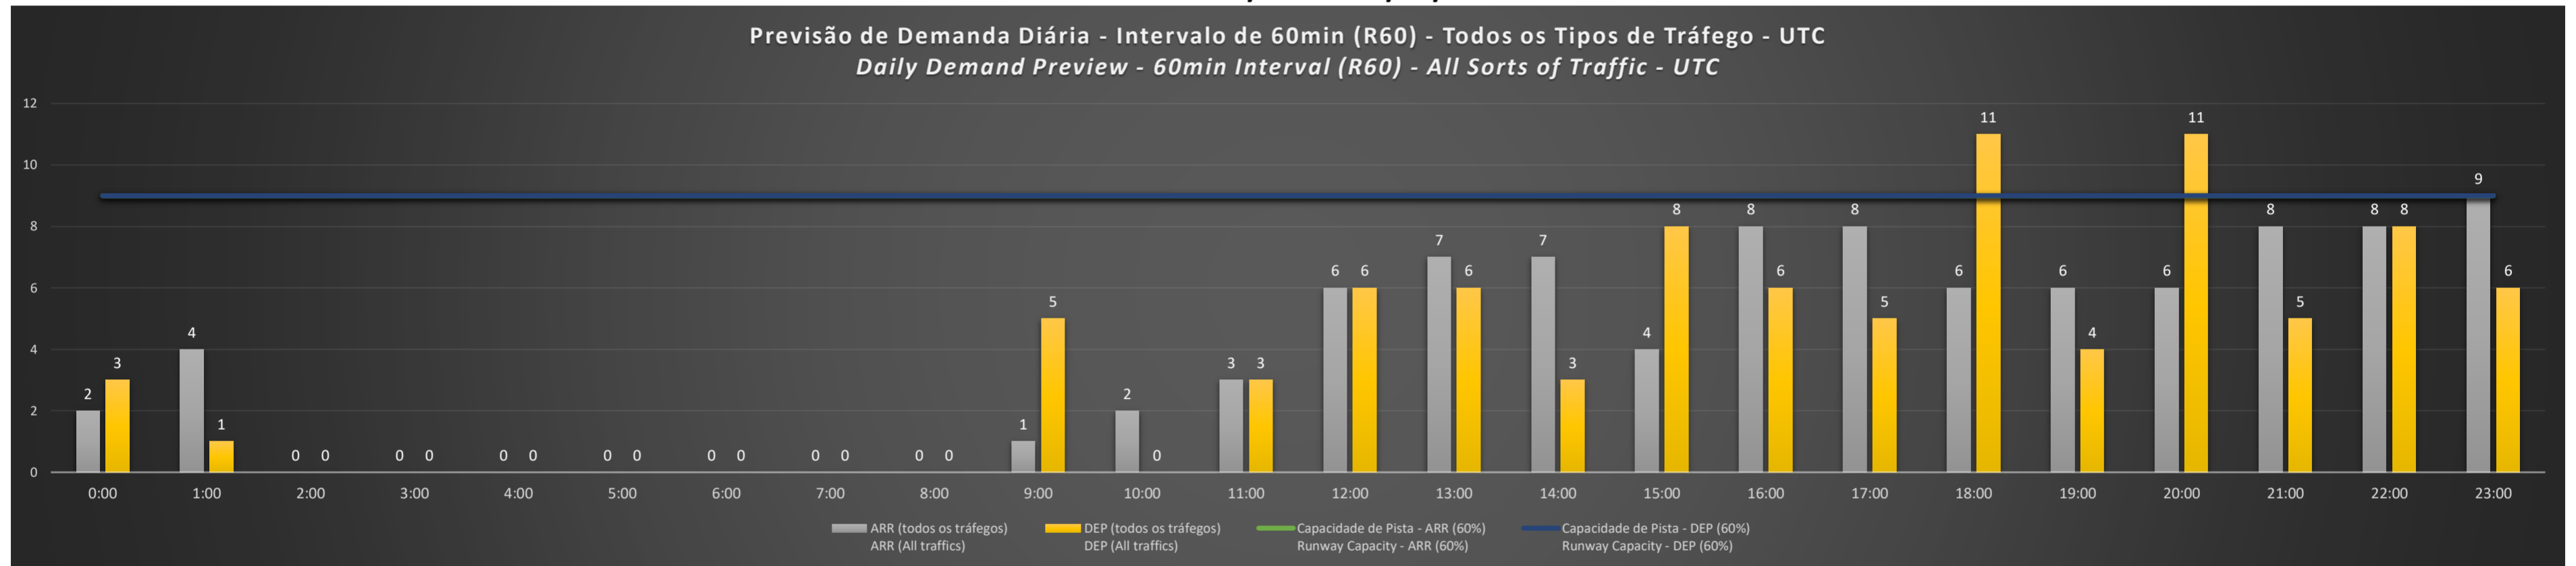

Visão Geral Semanal - Horários Recomendados para Inspeção em Voo
Weekly Overview - Recommended Flight Inspection Schedule

	0:00	1:00	2:00	3:00	4:00	5:00	6:00	7:00	8:00	9:00	10:00	11:00	12:00	13:00	14:00	15:00	16:00	17:00	18:00	19:00	20:00	21:00	22:00	23:00
20/06/2021	A/D	A/D	A/D	A/D	A/D	A/D	A/D	A/D	A/D	A/D	A/D	A/D	A/D	A/D	A/D	A/D	A/D	A	A/D	A	A/D	A/D	D	
21/06/2021	A/D	D	A/D	A/D	A/D	A/D	A/D	A/D	A/D	A	A/D	A	A	A	D	A/D	A/D	D	A/D	A/D	A	D	A/D	A/D
22/06/2021	A/D	D	A/D	A/D	A/D	A/D	A/D	A/D	A/D	A	A/D	NR	A/D	D	D	A/D	A/D	D	A/D	A/D	A	A/D	A/D	A/D
23/06/2021	A/D	A/D	A/D	A/D	A/D	A/D	A/D	A/D	A/D	A/D	A/D	A	A/D	A	A/D	A/D	A/D	D	A/D	D	A	A/D	A/D	A/D
24/06/2021	A/D	D	A/D	A/D	A/D	A/D	A/D	A/D	A/D	A	A/D	A	A	D	D	A	A/D	D	A/D	A/D	A	A/D	A/D	A/D
25/06/2021	A/D	D	A/D	A/D	A/D	A/D	A/D	A/D	A/D	A	A/D	A	A/D	D	D	A	A/D	D	A/D	D	A	A/D	D	A/D
26/06/2021	A/D	D	A/D	A/D	A/D	A/D	A/D	A/D	A/D	A	A/D	A/D	A/D	A/D	D	A/D	A/D	A/D	A/D	A/D	A/D	A/D	A/D	A/D

A/D - Horário Recomendado para Inspeção em Voo (aproximação e decolagem)
Recommended Flight Inspection Schedule (approach and departure)

A - Horário Recomendado para Inspeção em Voo (aproximação somente)
Recommended Flight Inspection Schedule (approach only)

NR - Horário Não Recomendado para Inspeção em Voo
Not Recommended Flight Inspection Schedule

D - Horário Recomendado para Inspeção em Voo (decolagem somente)
Recommended Flight Inspection Schedule (departure only)

SBRJ/SDU - 20/06/2021